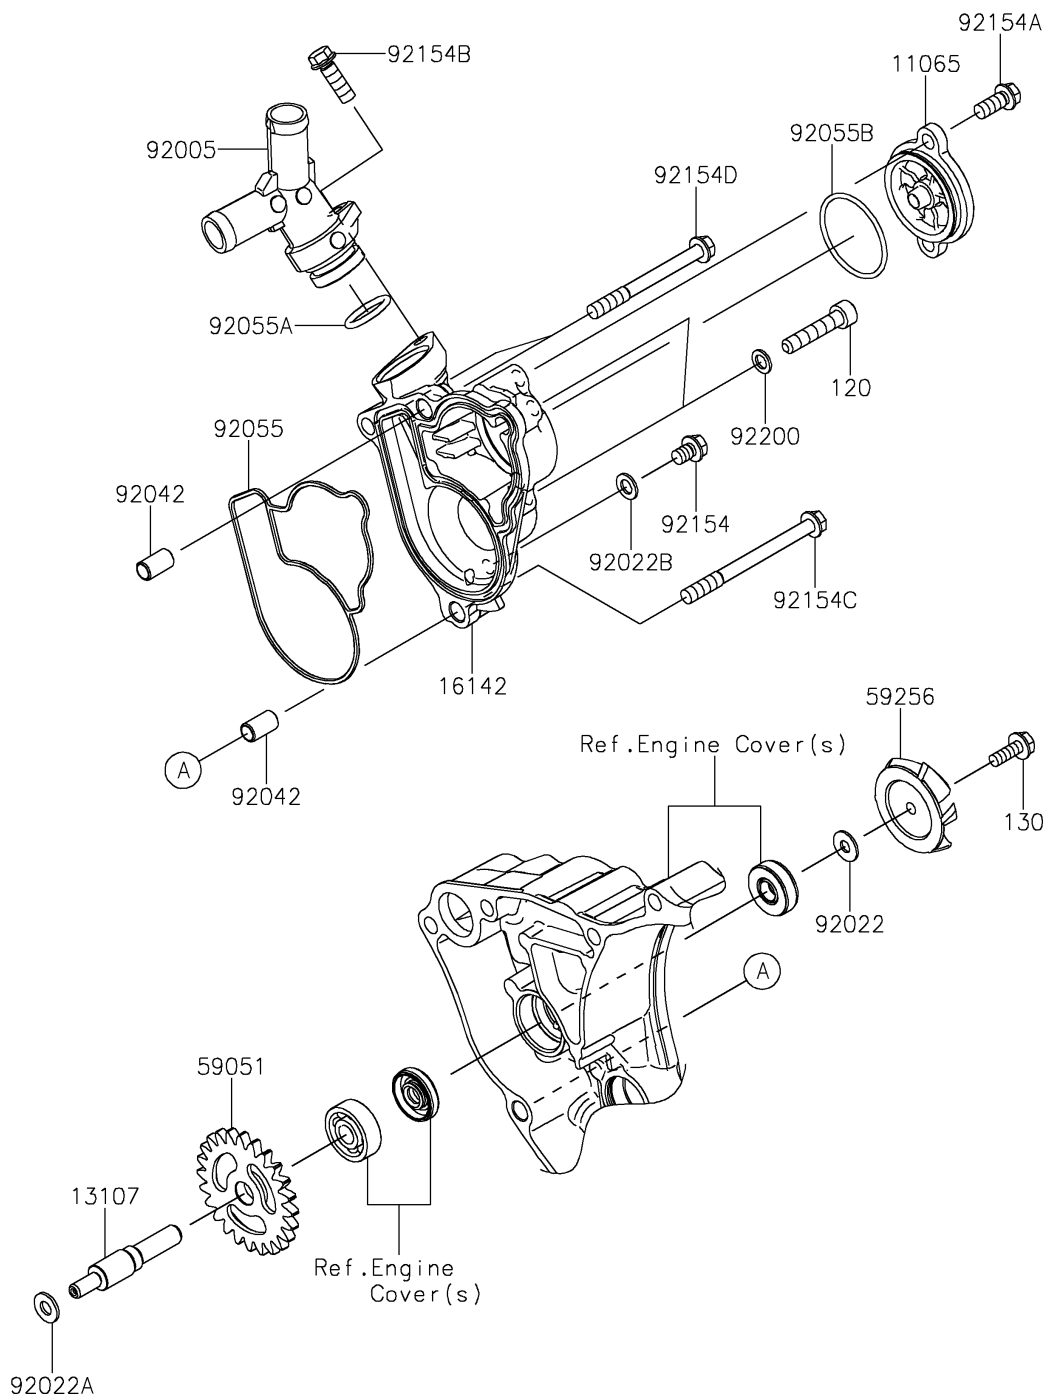

2023 KX™ 250

PARTS DIAGRAM

Water Pump

E3031

2023 KX™ 250

PARTS LIST

Water Pump

Kawasaki

Let the Good Times Roll®

ITEM NAME

PART NUMBER

QUANTITY
