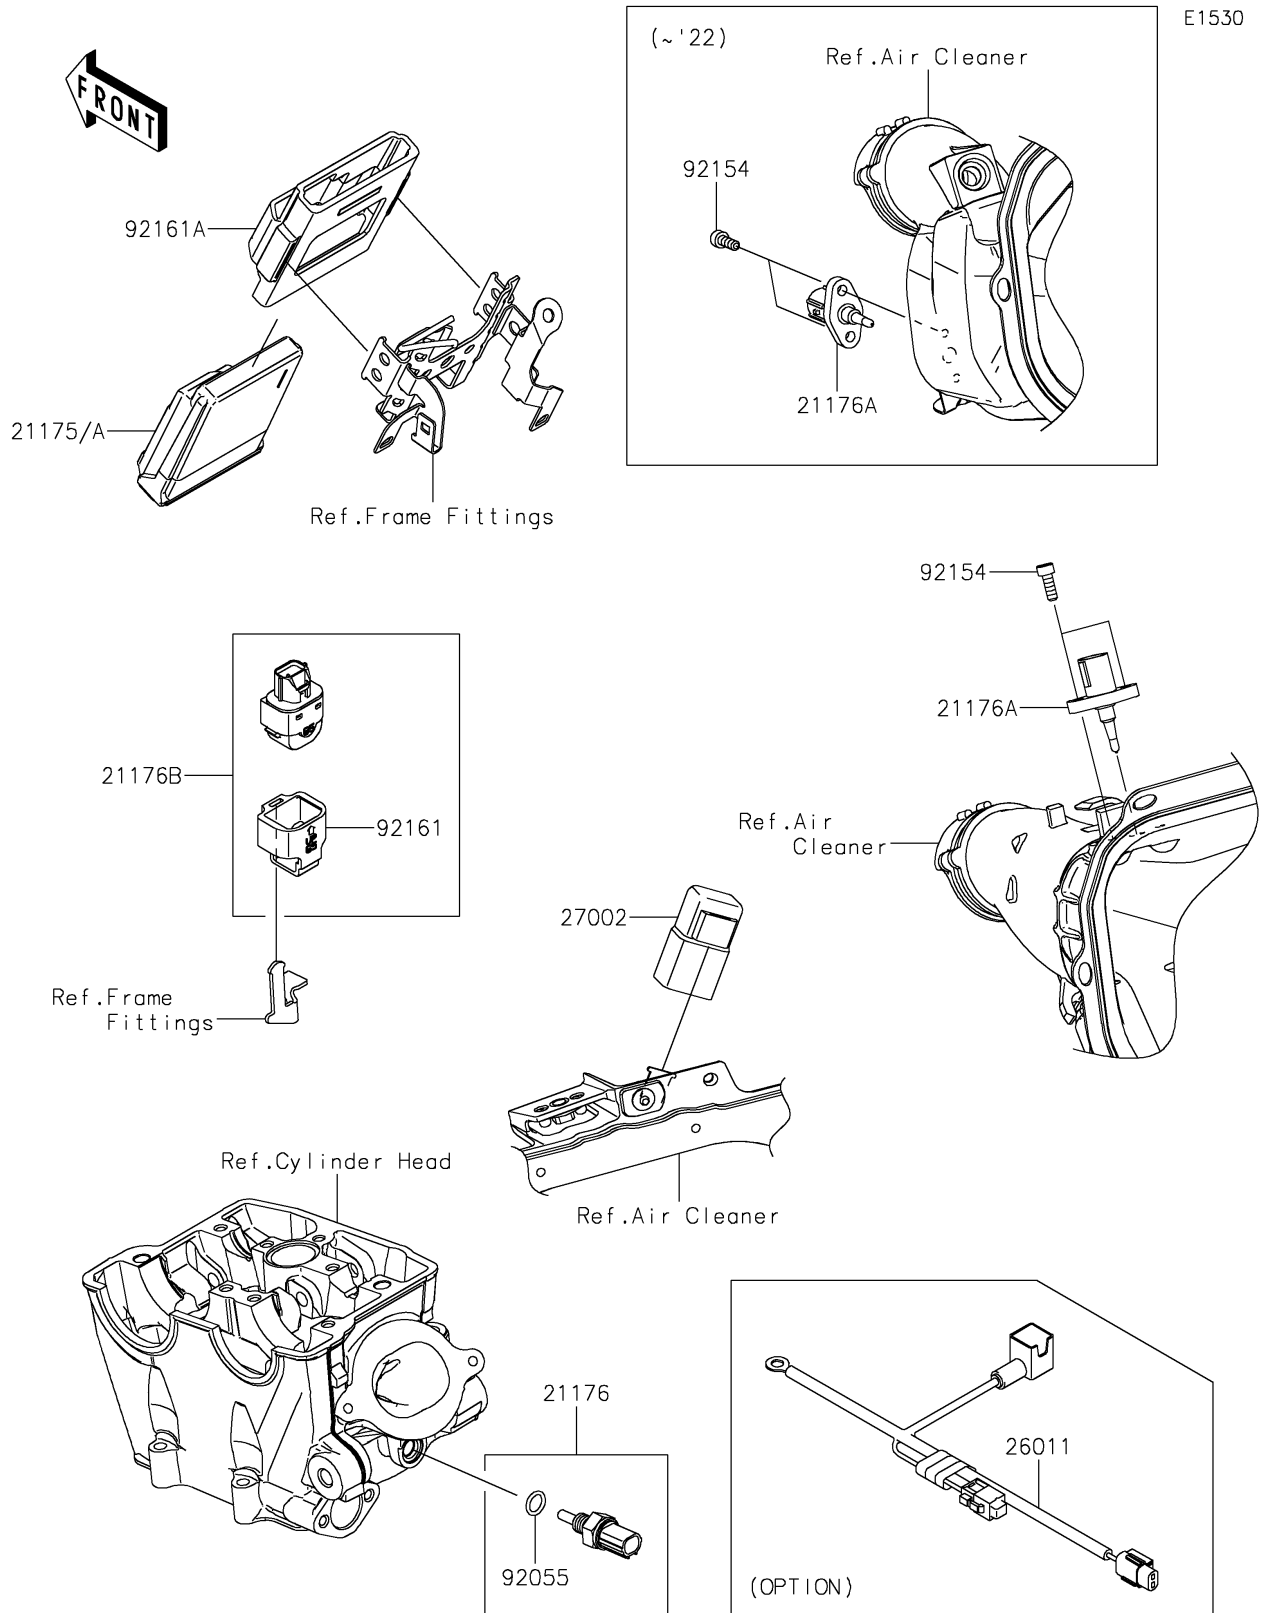

2024 KX™ 250 50th ANNIVERSARY EDITION

PARTS DIAGRAM

Fuel Injection

2024 KX™ 250 50th ANNIVERSARY EDITION

PARTS LIST

Fuel Injection

| ITEM NAME | PART NUMBER | QUANTITY |
|-----------|-------------|----------|
|-----------|-------------|----------|
