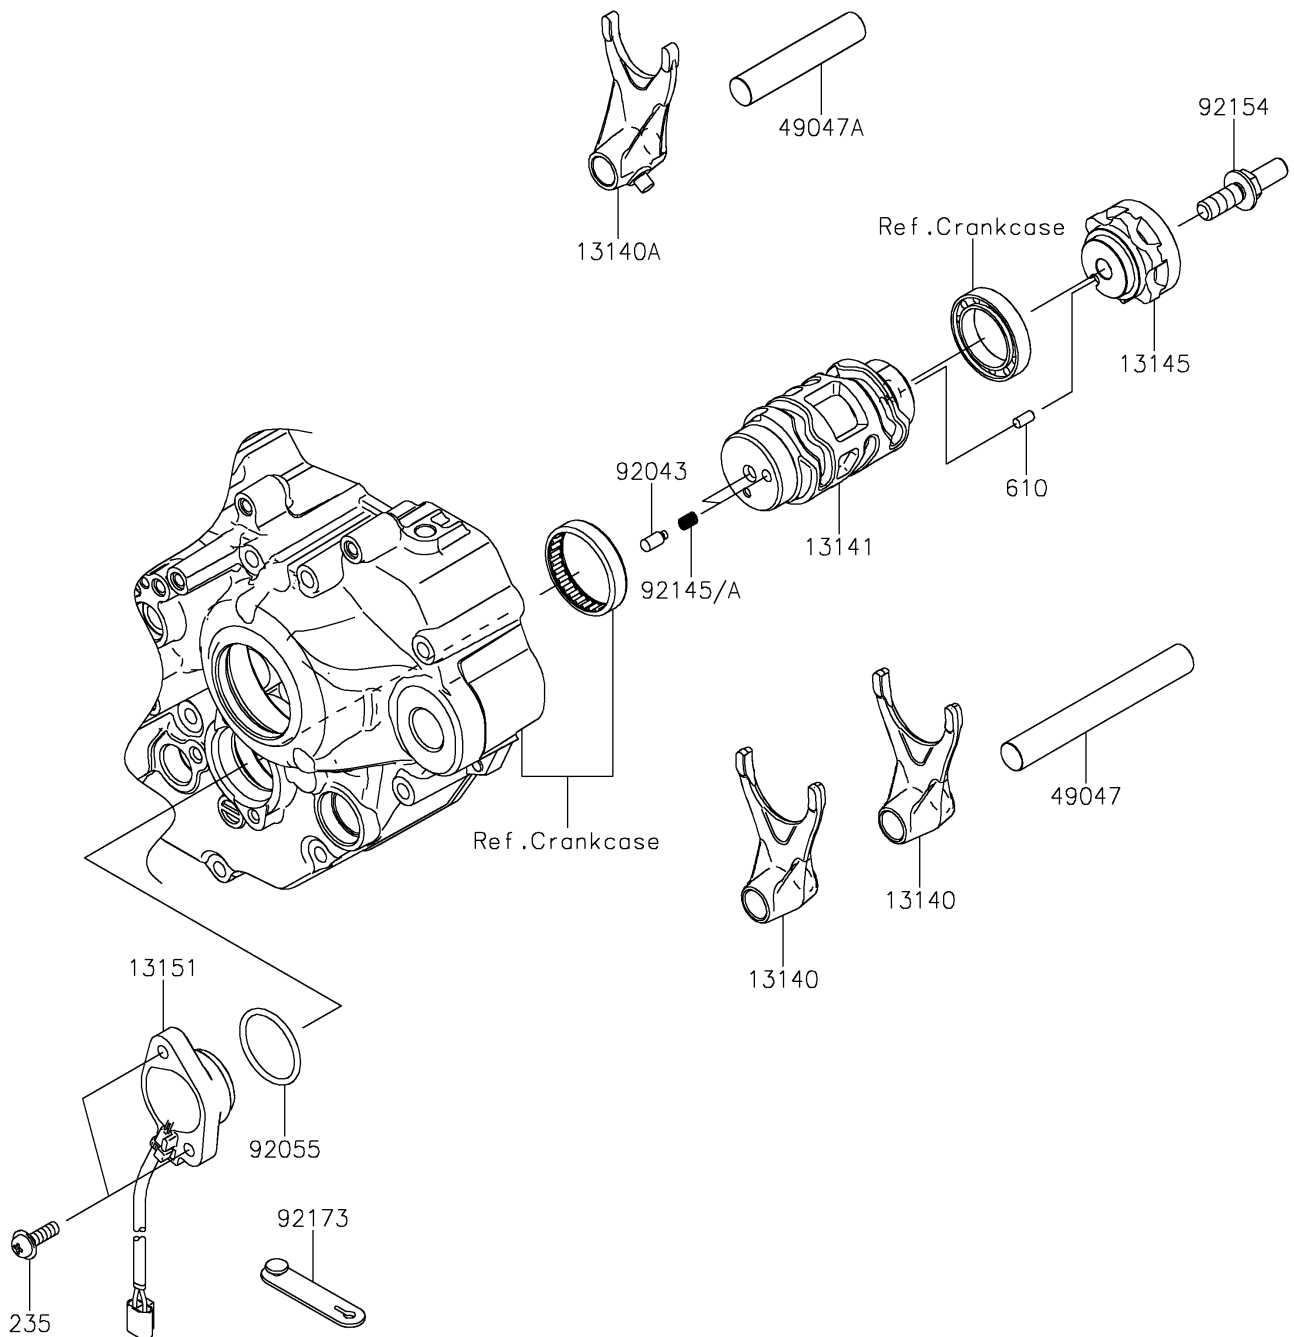

2024 KX™ 250 50th ANNIVERSARY EDITION

PARTS DIAGRAM

Gear Change Drum/Shift Fork(s)

E1362

2024 KX™ 250 50th ANNIVERSARY EDITION

PARTS LIST

Gear Change Drum/Shift Fork(s)

ITEM NAME	PART NUMBER	QUANTITY
-----------	-------------	----------
