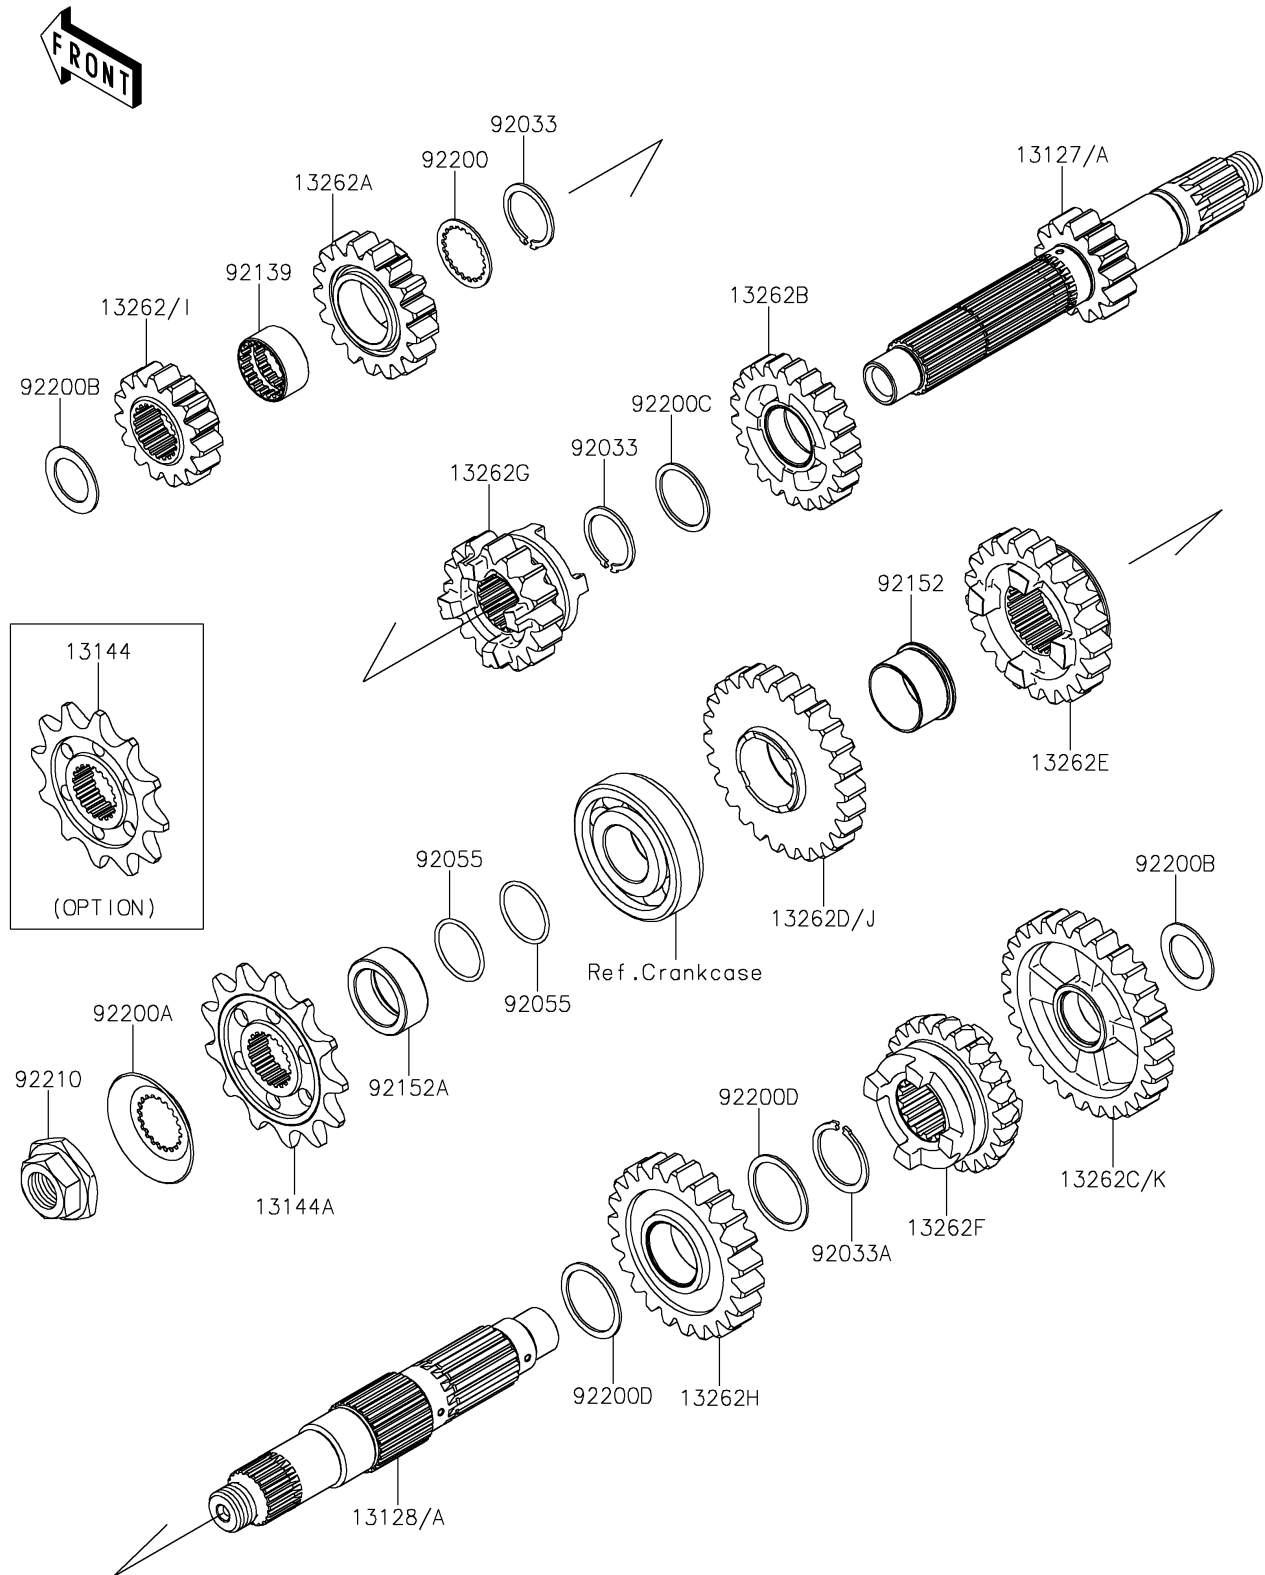

2024 KX™ 250 50th ANNIVERSARY EDITION

PARTS DIAGRAM

Transmission

E1361

2024 KX™ 250 50th ANNIVERSARY EDITION

PARTS LIST

Transmission

ITEM NAME	PART NUMBER	QUANTITY
-----------	-------------	----------
