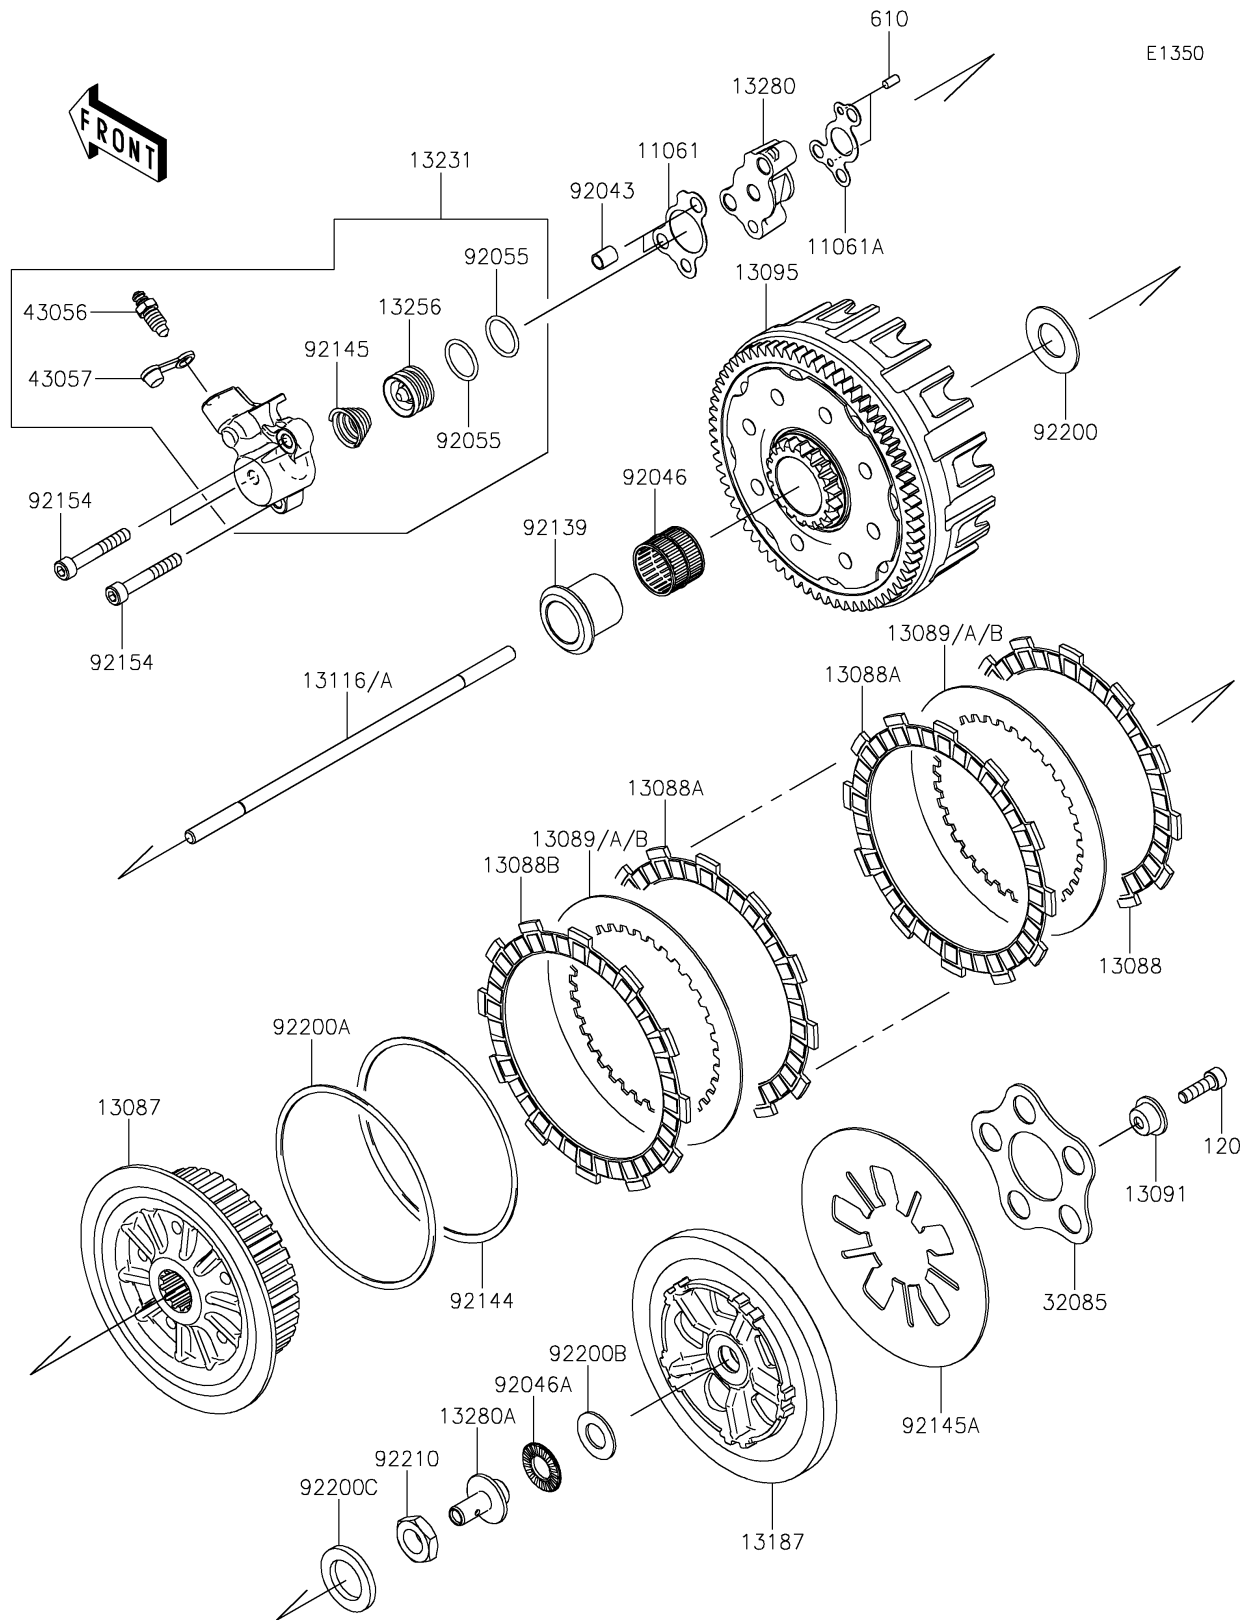

2024 KX™ 250 50th ANNIVERSARY EDITION

PARTS DIAGRAM

Clutch

2024 KX™ 250 50th ANNIVERSARY EDITION

PARTS LIST

Clutch

ITEM NAME	PART NUMBER	QUANTITY
-----------	-------------	----------
