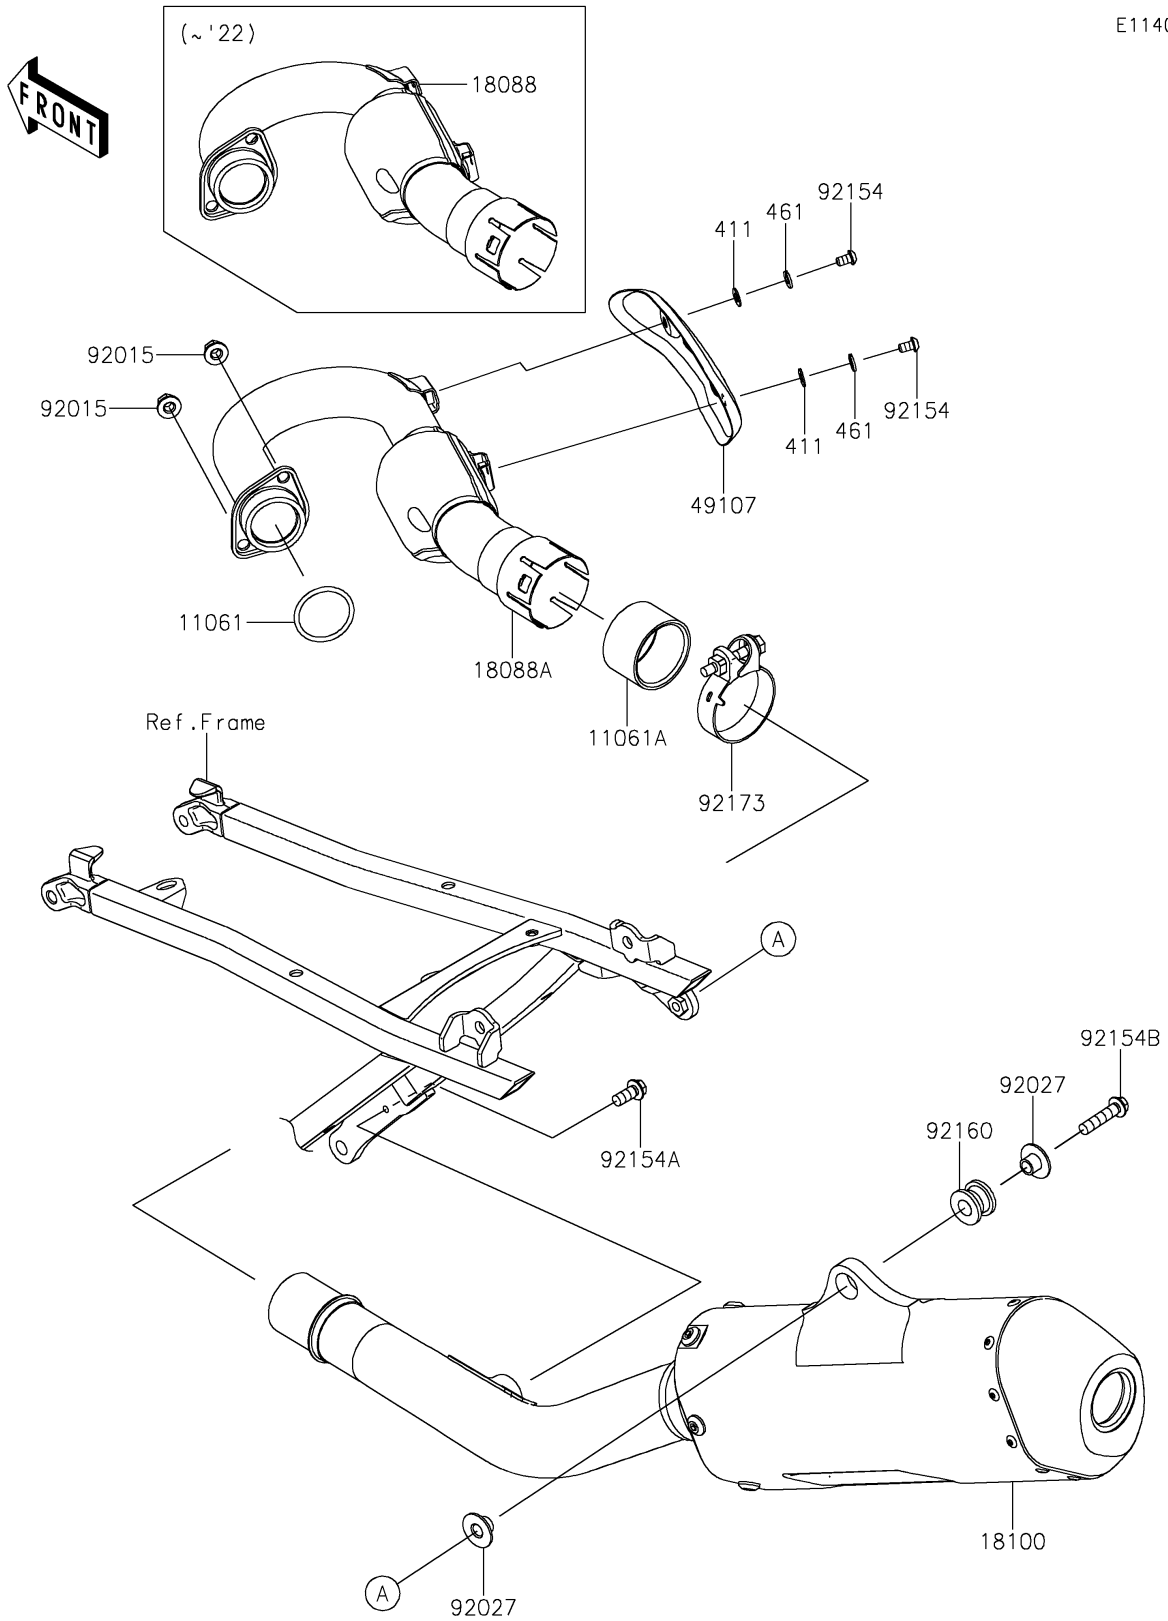

2024 KX™ 250 50th ANNIVERSARY EDITION

PARTS DIAGRAM

Muffler(s)

E1140

2024 KX™ 250 50th ANNIVERSARY EDITION

PARTS LIST

Muffler(s)

ITEM NAME

PART NUMBER

QUANTITY
