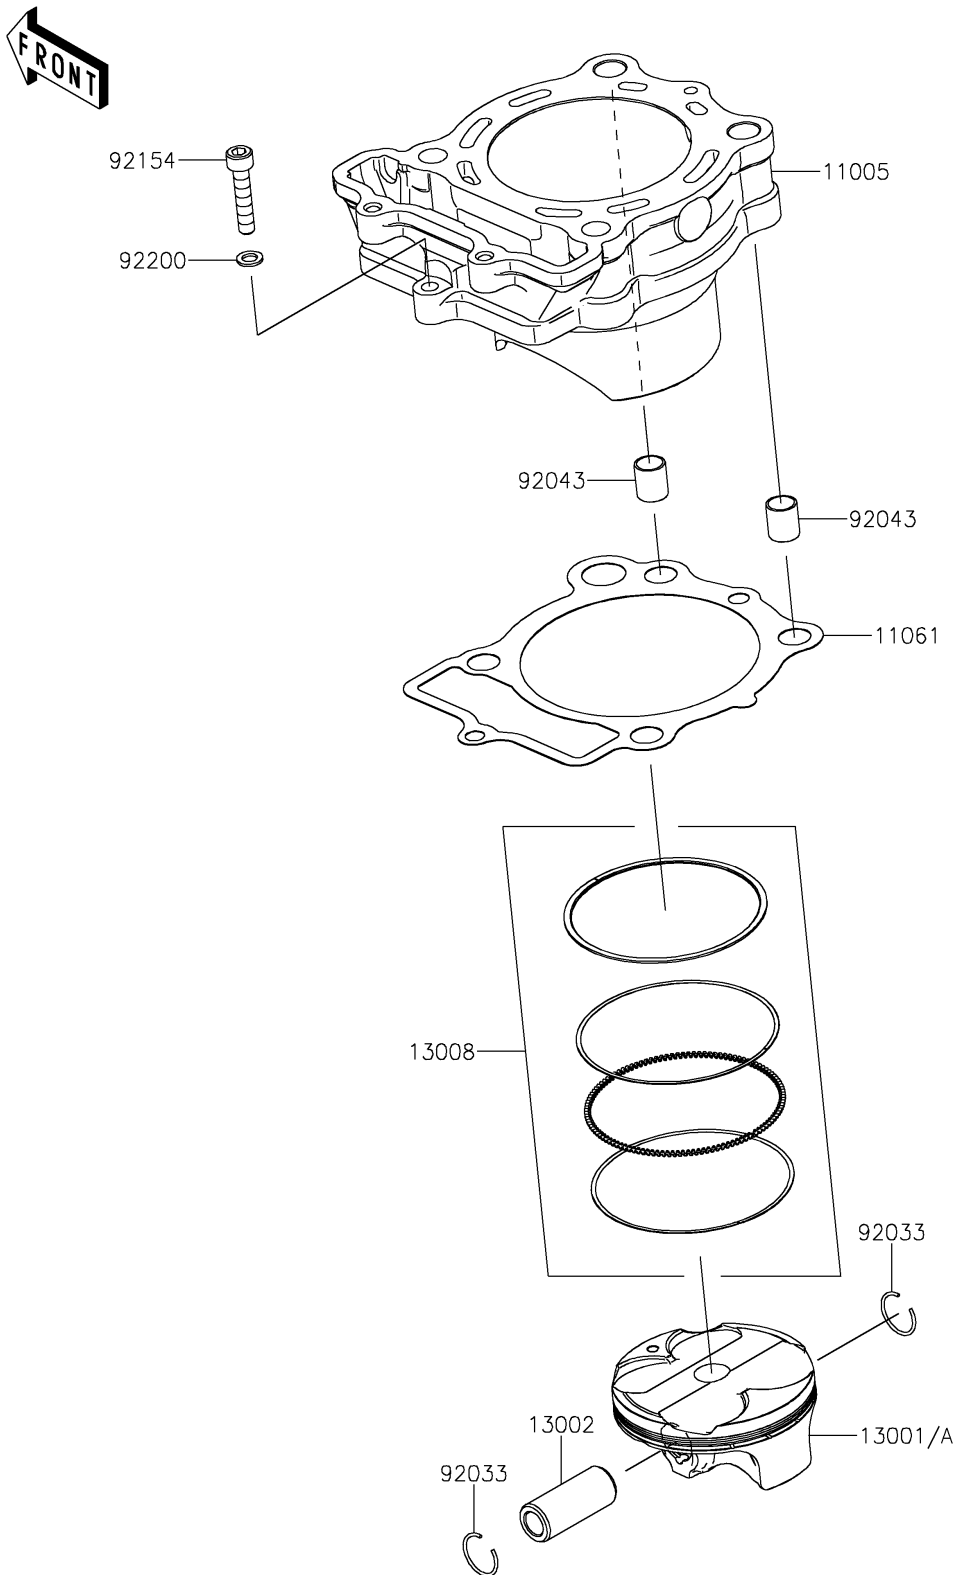

2024 KX™ 250 50th ANNIVERSARY EDITION

PARTS DIAGRAM

Cylinder/Piston(s)

E1120

2024 KX™ 250 50th ANNIVERSARY EDITION

PARTS LIST

Cylinder/Piston(s)

ITEM NAME

PART NUMBER

QUANTITY
