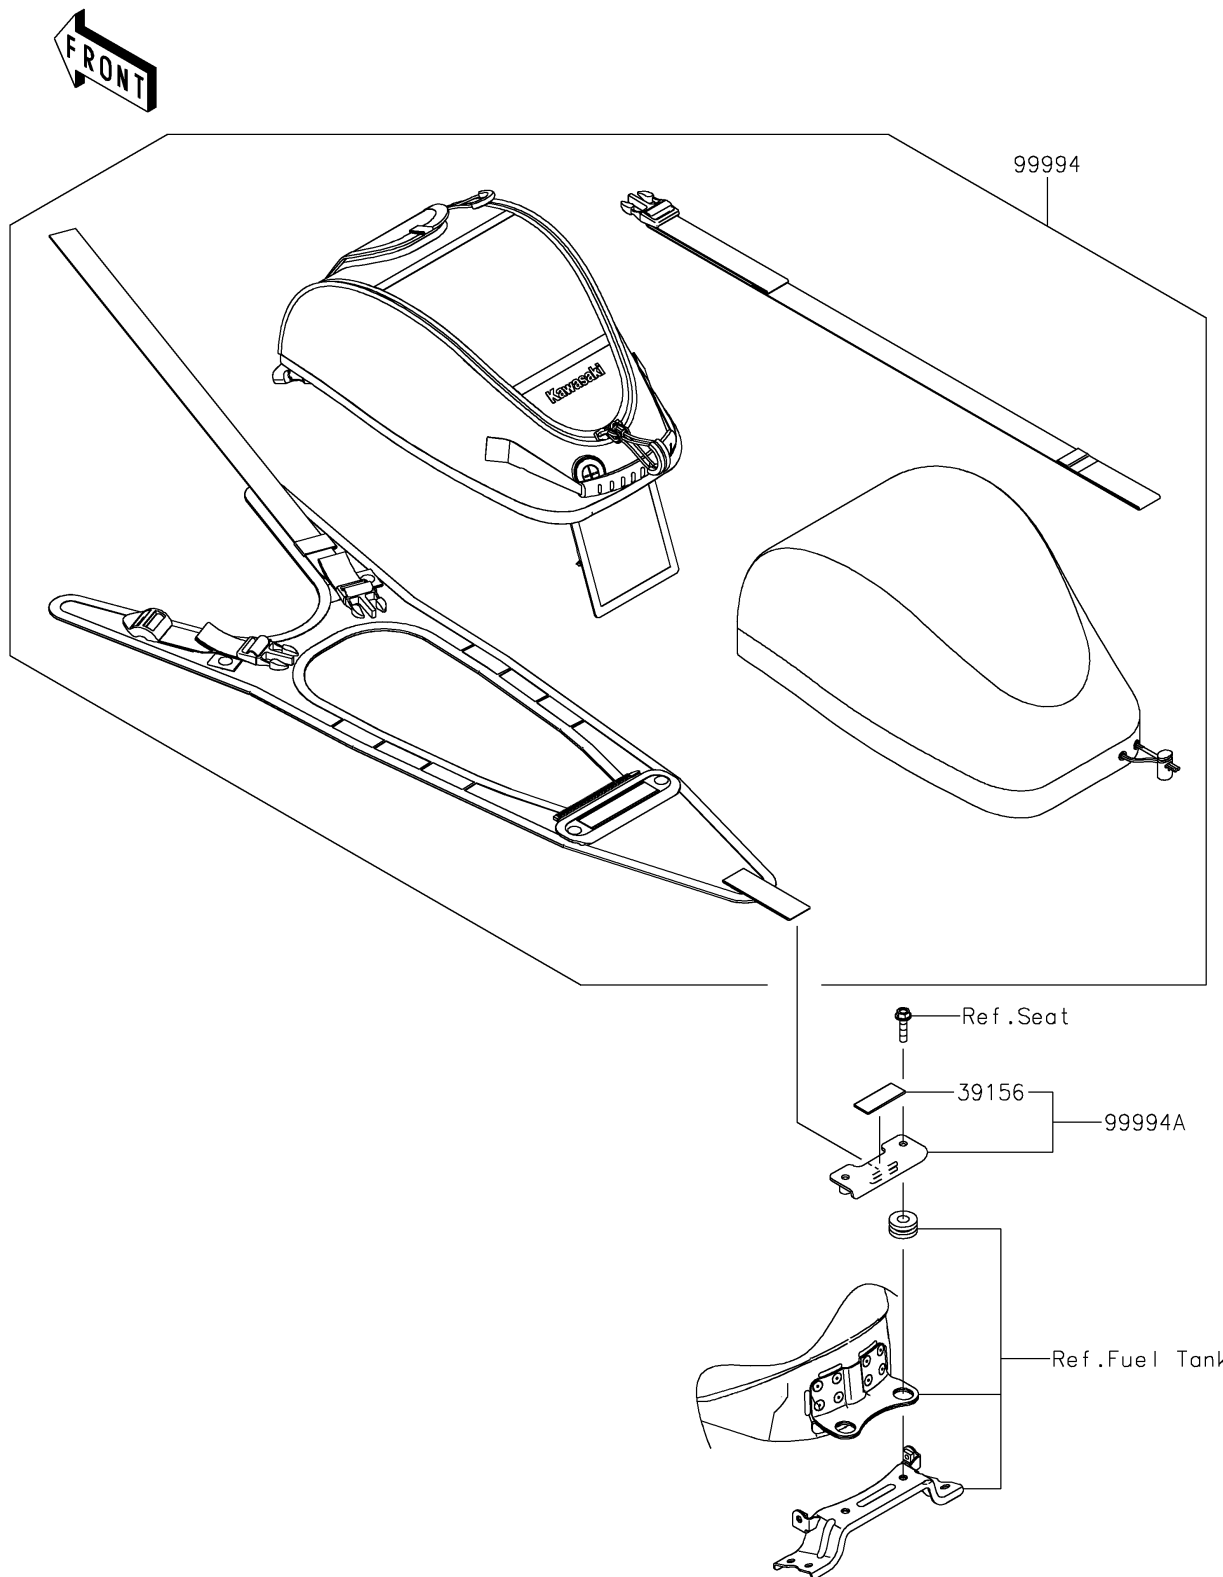

2024 Ninja 400 ABS

PARTS DIAGRAM

Accessory(Tank Bag)

F2910D

2024 Ninja 400 ABS

PARTS LIST

Accessory(Tank Bag)

ITEM NAME

PART NUMBER

QUANTITY
