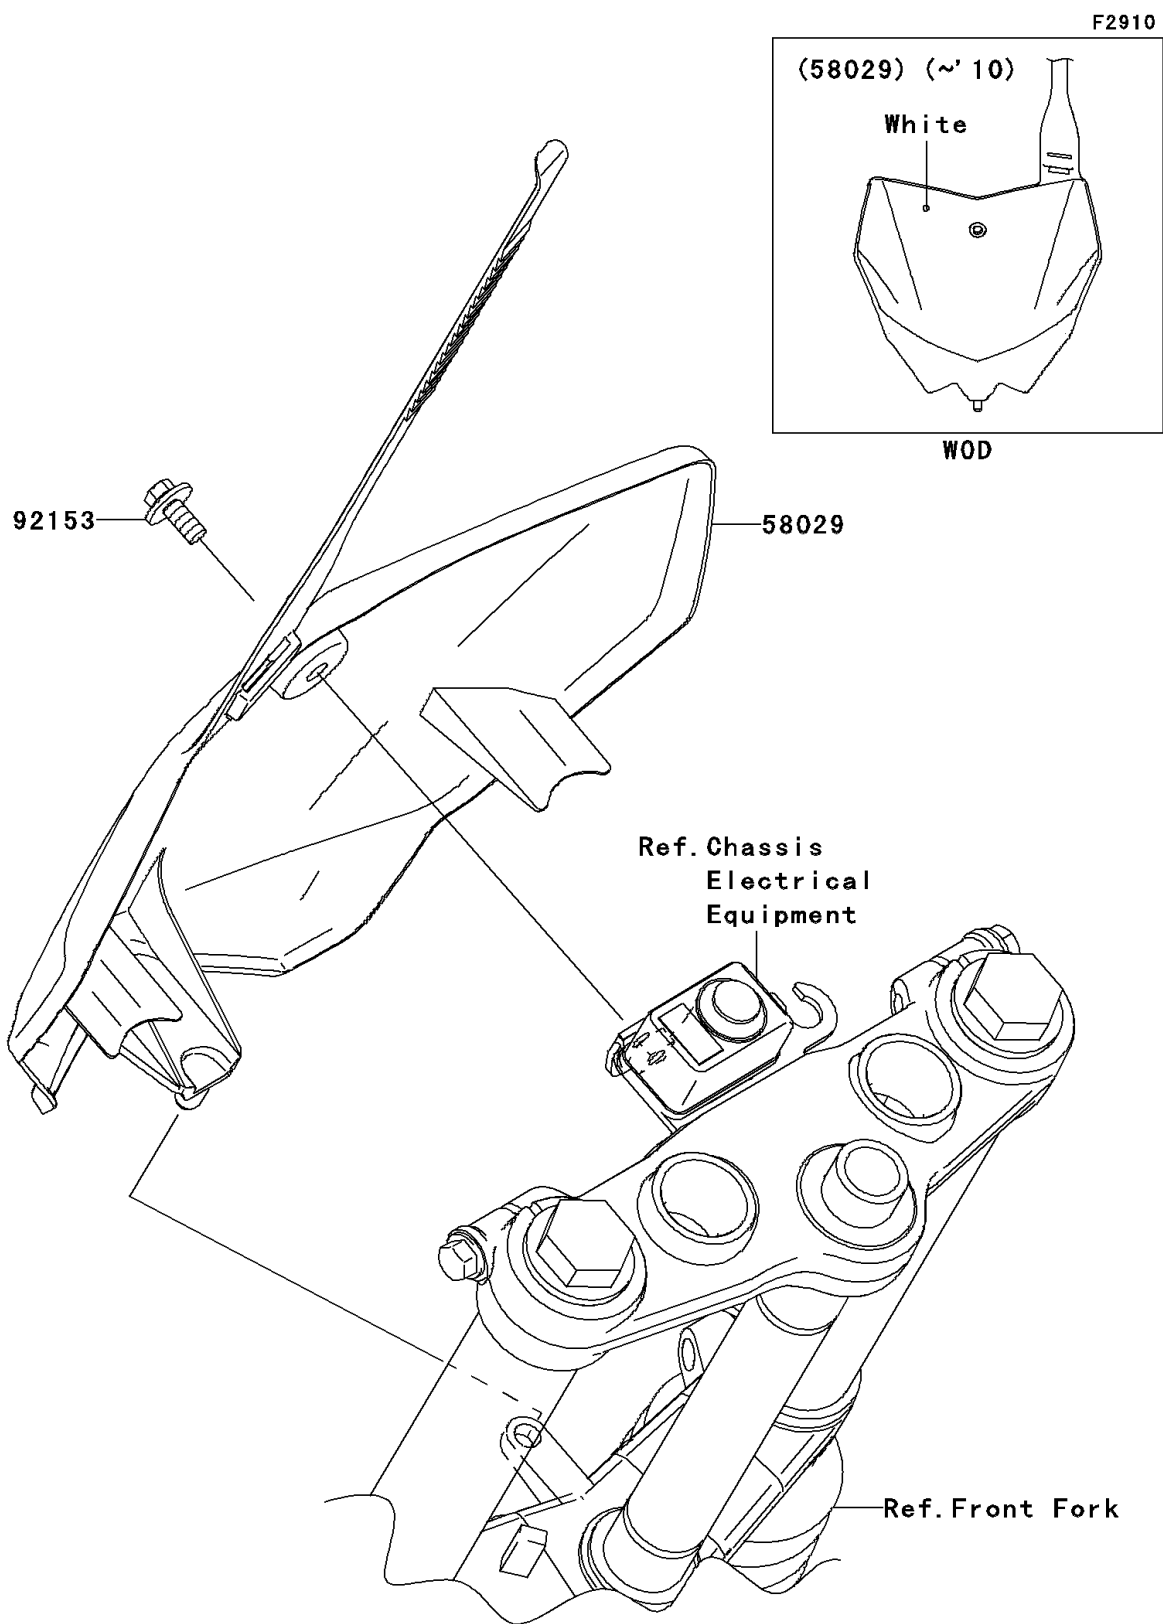

2008 KLX[®]140L

PARTS DIAGRAM

Accessory

Kawasaki

Let the Good Times Roll[®]

2008 KLX[®]140L

PARTS LIST

Accessory

ITEM NAME

PART NUMBER

QUANTITY
