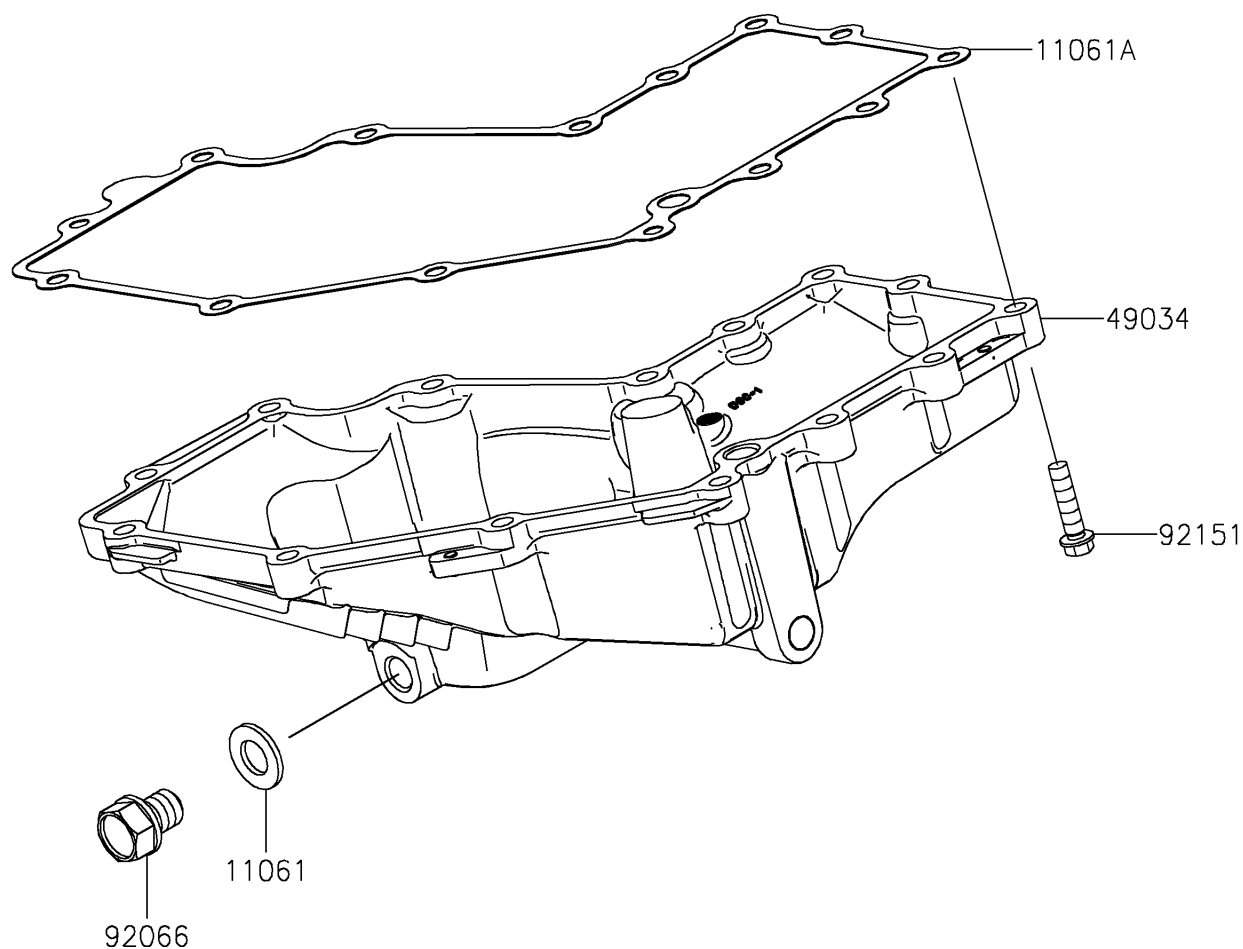

2024 Ninja 400 ABS

PARTS DIAGRAM

Oil Pan

E1434

2024 Ninja 400 ABS

PARTS LIST

Oil Pan

ITEM NAME

PART NUMBER

QUANTITY
