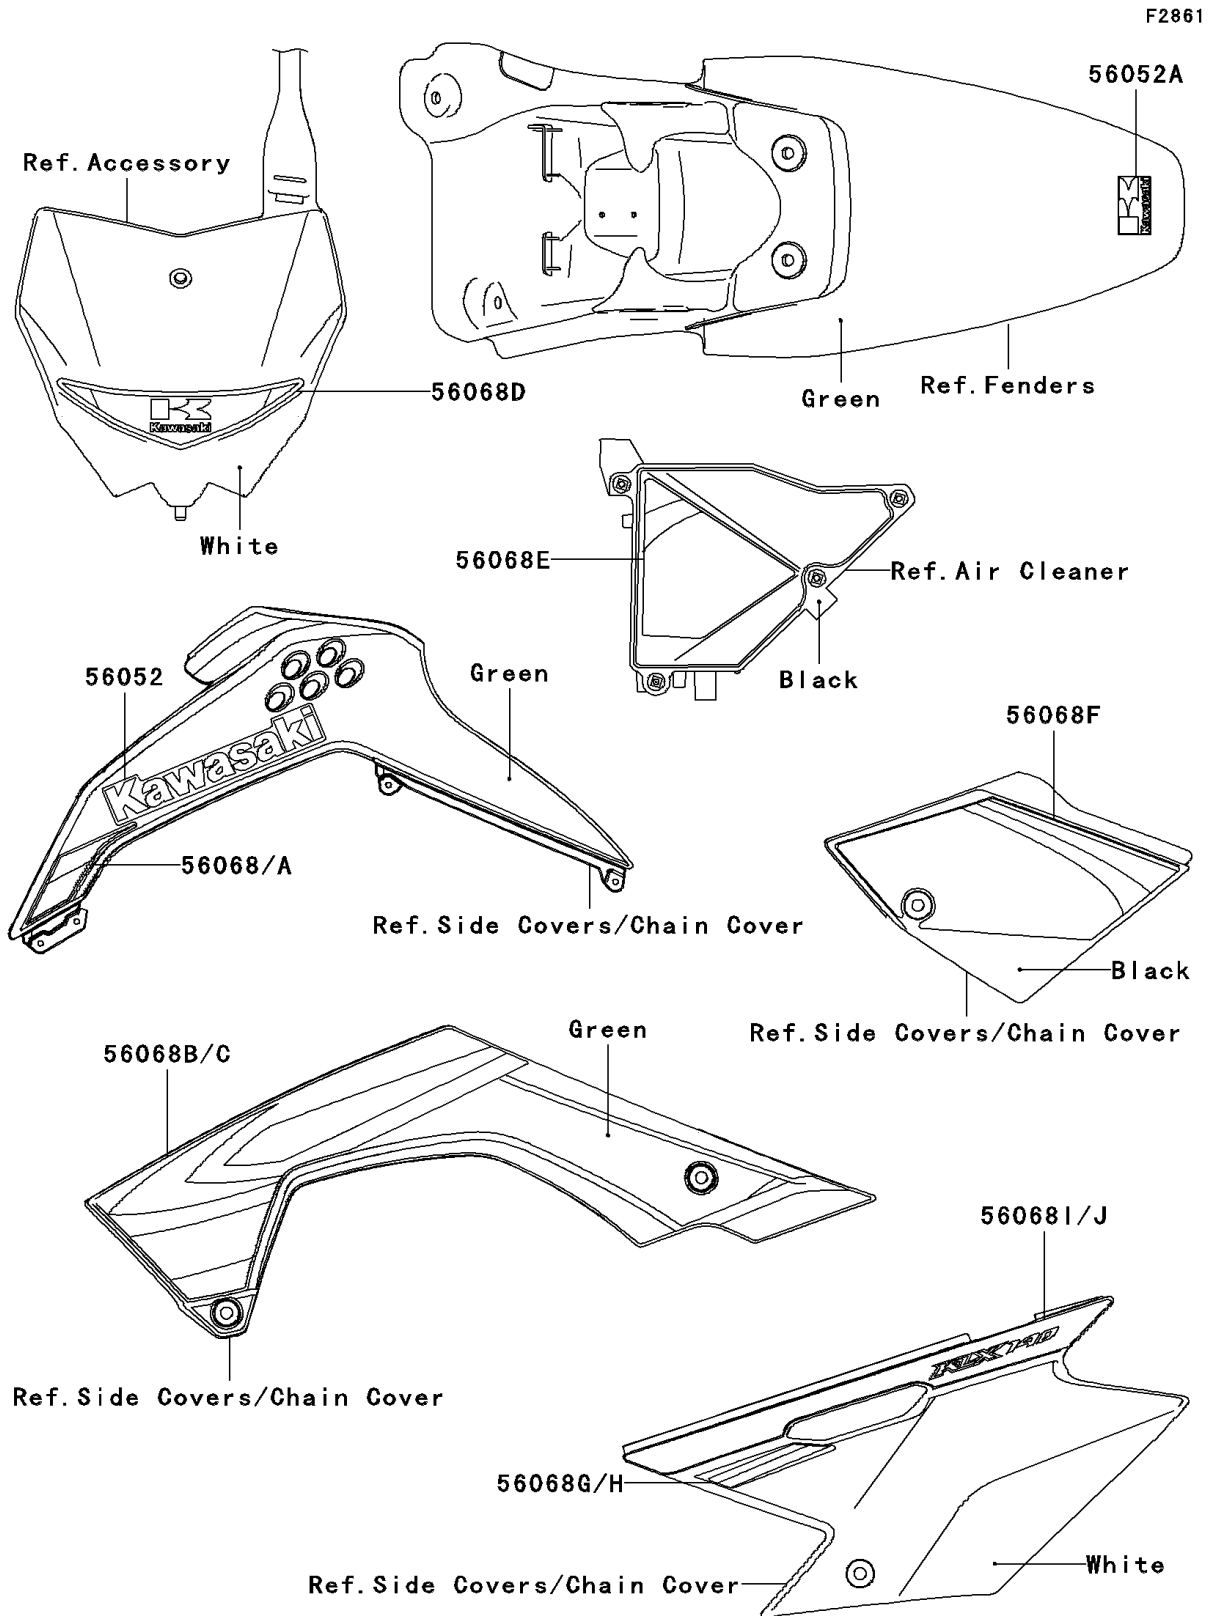

# 2008 KLX<sup>®</sup>140L

## PARTS DIAGRAM

## PARTS LIST

Decals(Green)(B8F)

**Kawasaki**

Let the Good Times Roll<sup>®</sup>

**ITEM NAME**

**PART NUMBER**

**QUANTITY**

---