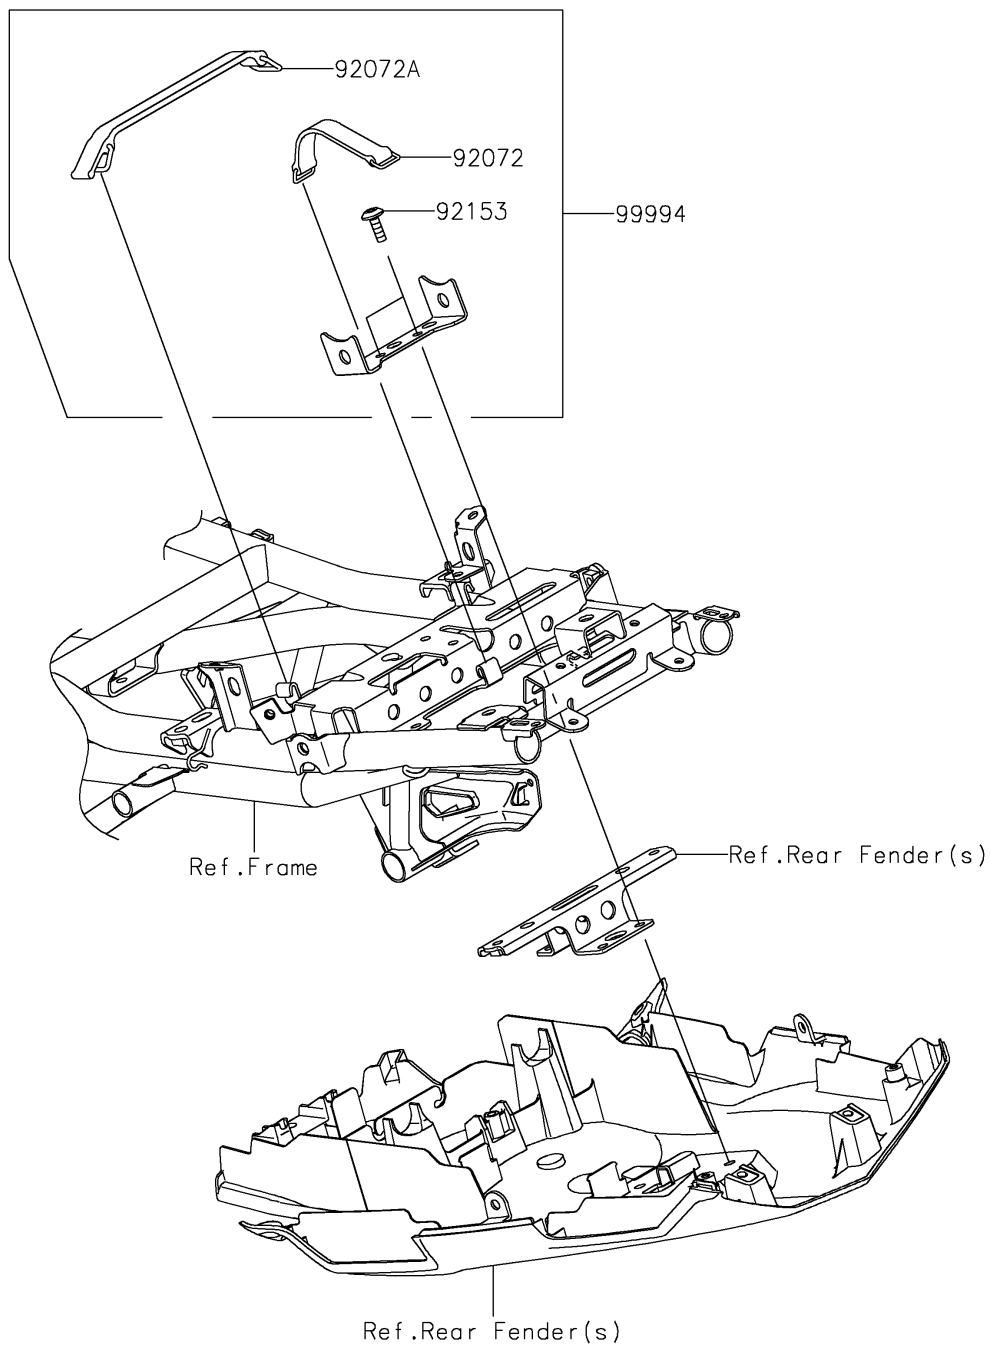

2022 VERSYS® 650

PARTS DIAGRAM

Accessory(Safety and Security)

Kawasaki

Let the Good Times Roll®

F2910J

2022 VERSYS® 650

PARTS LIST

Accessory(Safety and Security)

ITEM NAME

PART NUMBER

QUANTITY
