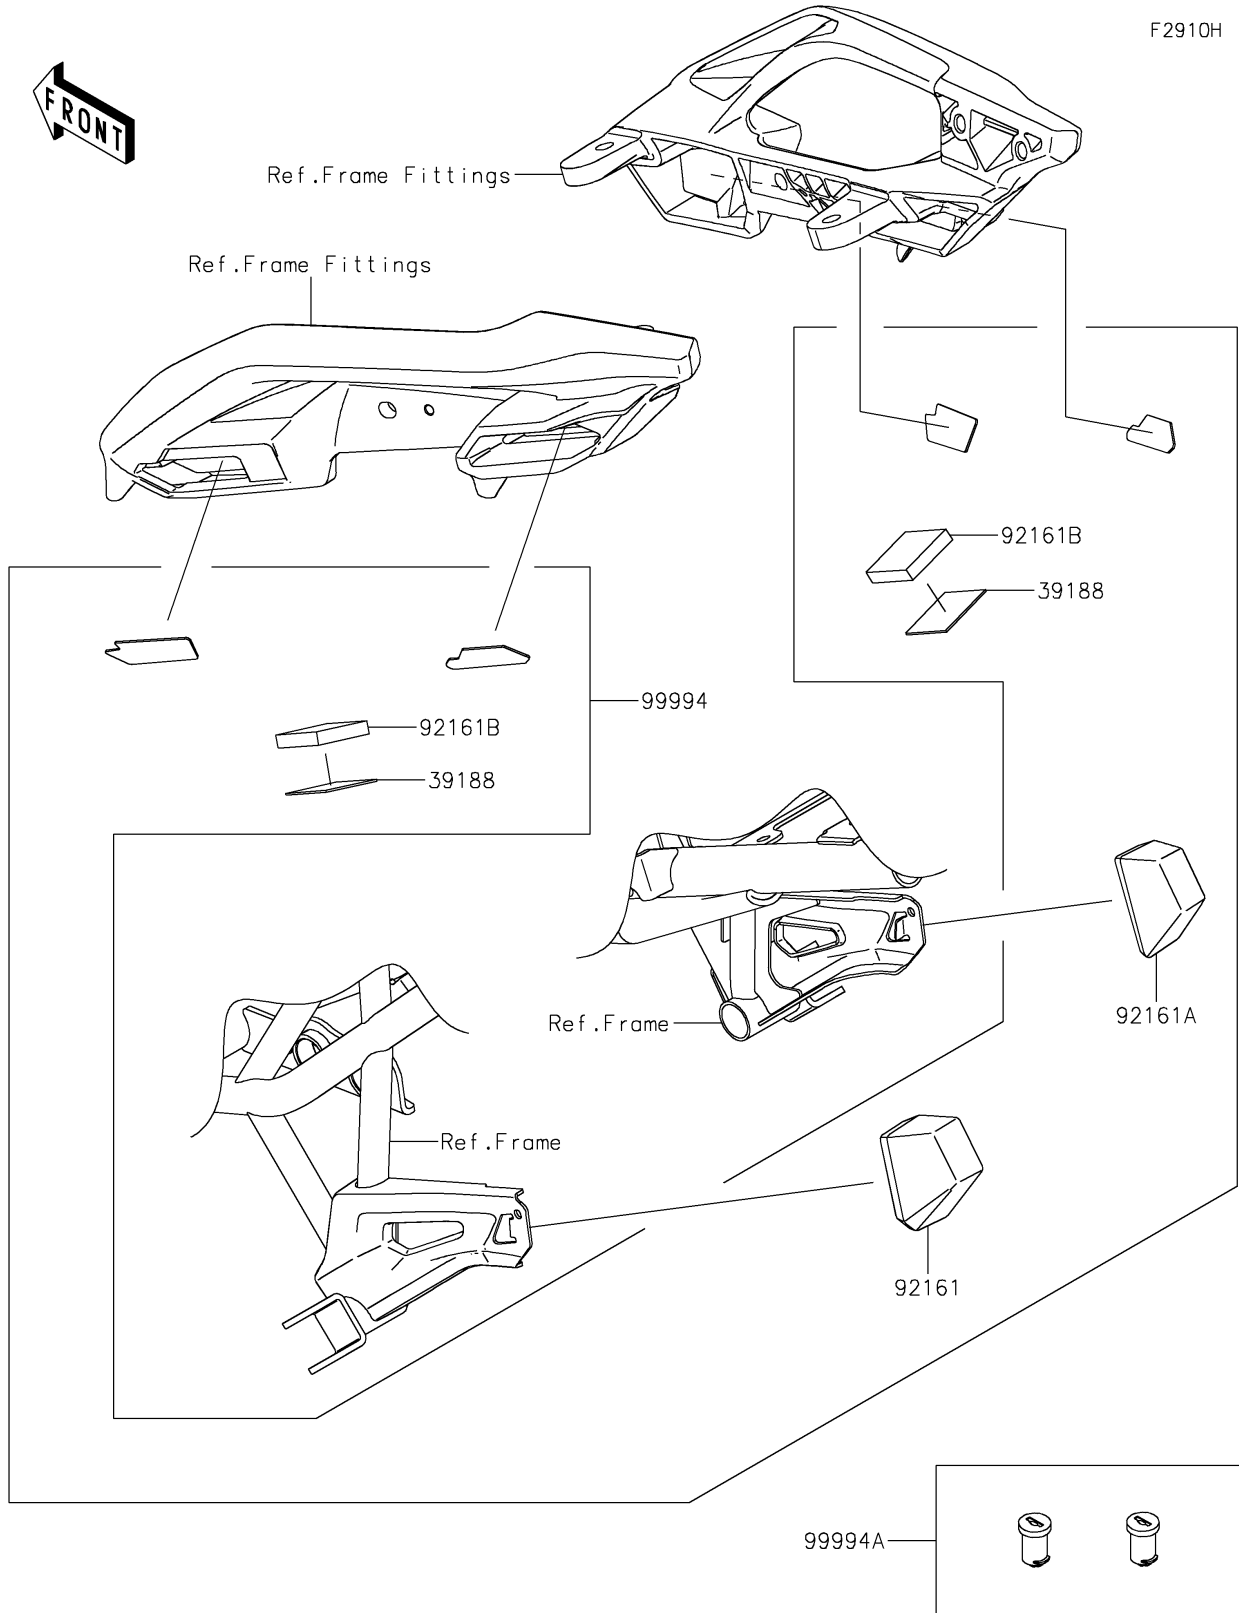

2024 Versys 650

PARTS DIAGRAM

Accessory(Bag Fitting kit)

2024 Versys 650

PARTS LIST

Accessory(Bag Fitting kit)

ITEM NAME

PART NUMBER

QUANTITY
