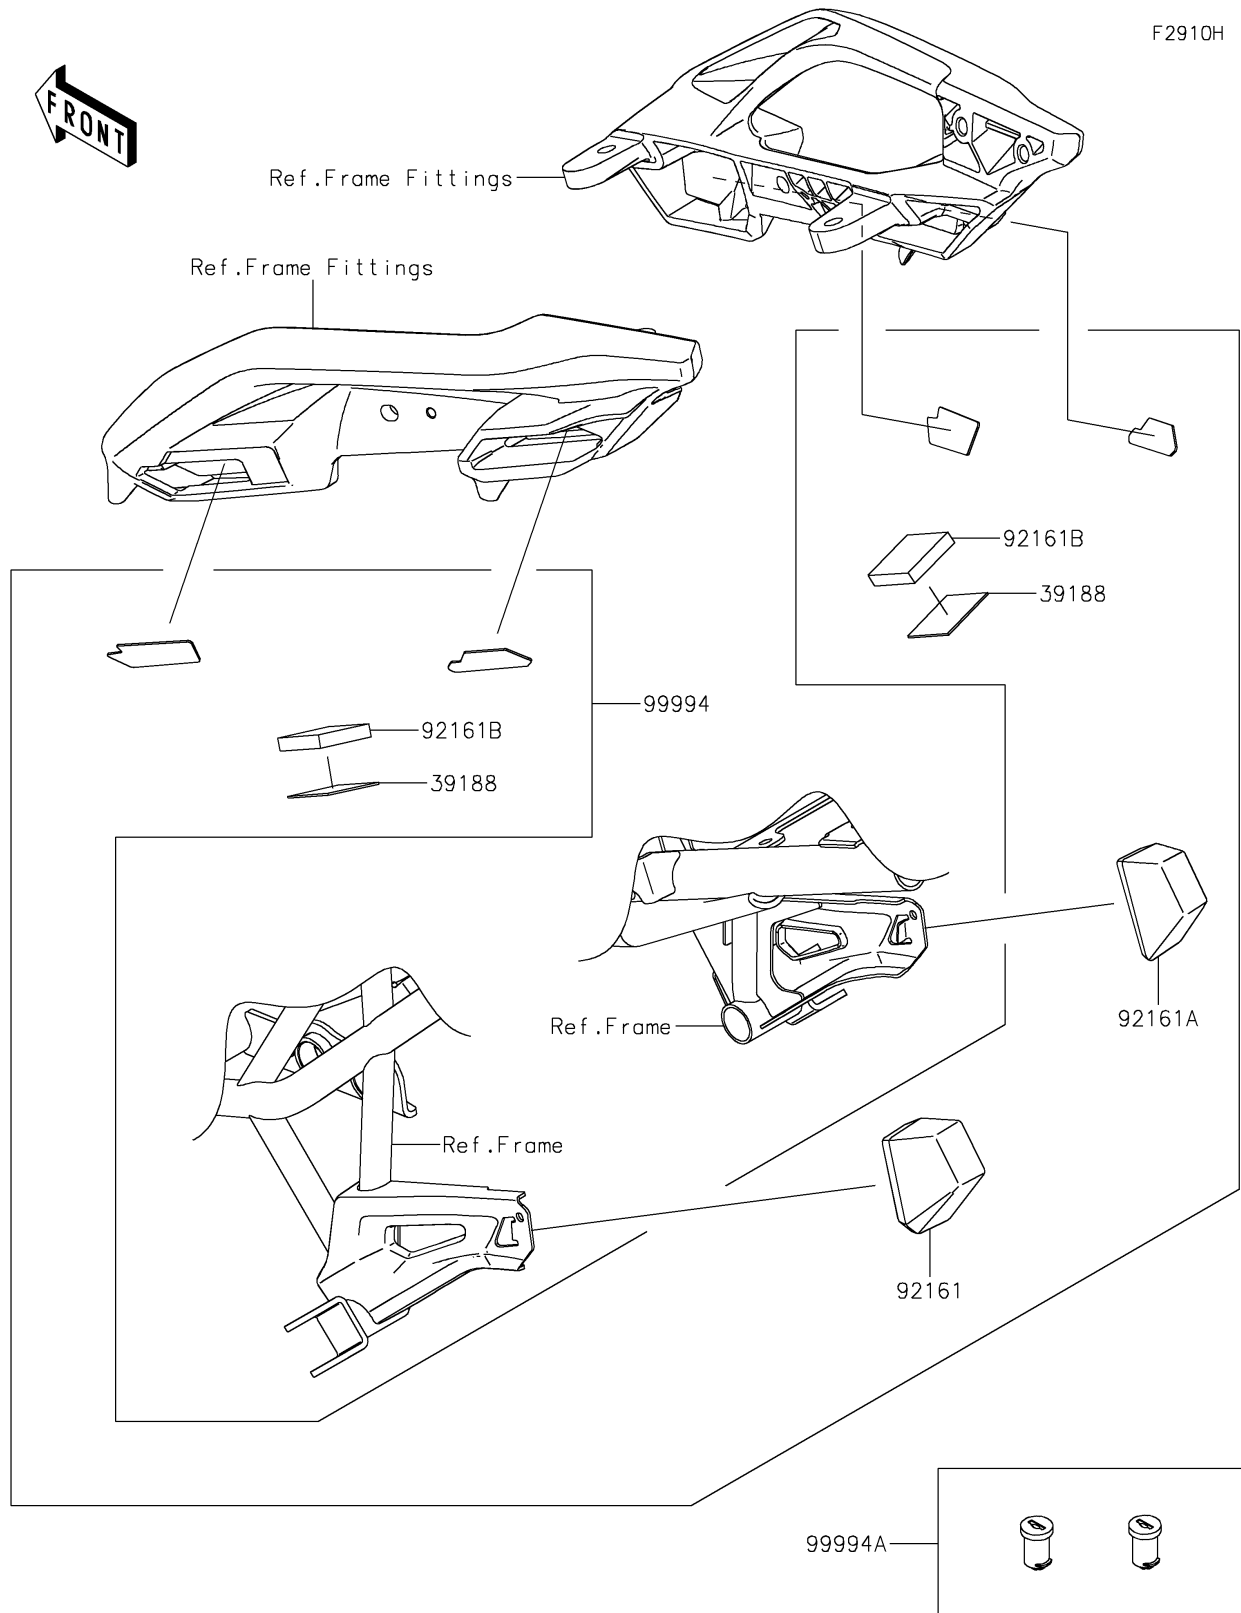

# 2022 VERSYS® 650

## PARTS DIAGRAM

### Accessory(Bag Fitting kit)

## PARTS LIST

Accessory(Bag Fitting kit)

ITEM NAME	PART NUMBER	QUANTITY
TAPE,34X34 (Ref # 39188)	39188-0561	2
DAMPER,PANNIER,LH (Ref # 92161)	92161-1550	1
DAMPER,PANNIER,RH (Ref # 92161A)	92161-1551	1
DAMPER,34X34X7 (Ref # 92161B)	92161-1795	2
KIT-ACCESSORY,BAG FITTING KIT (Ref # 99994)	99994-0537	1
ROTOR(2PC) (Ref # 99994A)	99994-1566	1