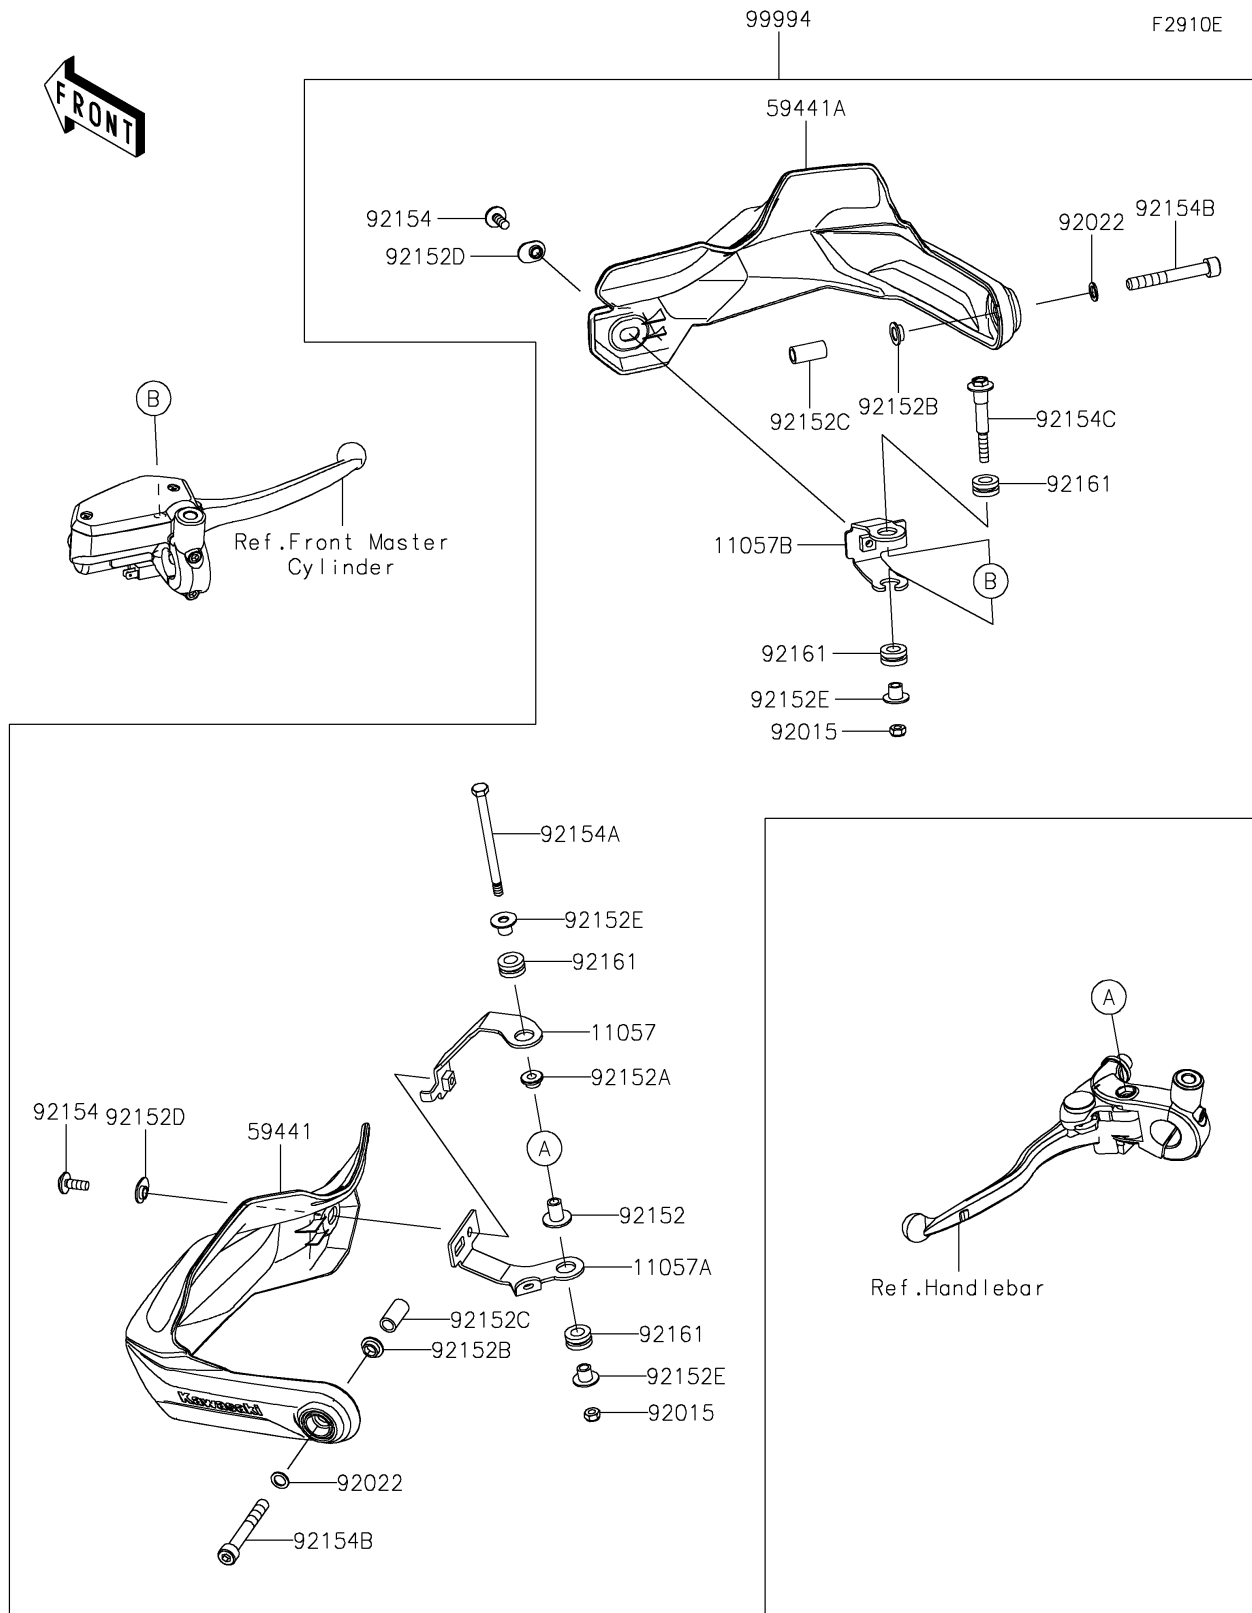

2023 VERSYS® 650

PARTS DIAGRAM

Accessory(Hand Cover)

2023 VERSYS® 650

PARTS LIST

Accessory(Hand Cover)

ITEM NAME	PART NUMBER	QUANTITY
BRACKET,LH,UPP (Ref # 11057)	11057-7518	1
BRACKET,LH,LWR (Ref # 11057A)	11057-7519	1
BRACKET,RH (Ref # 11057B)	11057-7520	1
COVER-HANDLE,LH (Ref # 59441)	59441-0305	1
COVER-HANDLE,RH (Ref # 59441A)	59441-0306	1
NUT,LOCK,6MM,BLACK (Ref # 92015)	92015-1191	2
WASHER,8.5X13X1 (Ref # 92022)	92022-1028	2
COLLAR,6.3X9.5X13.5 (Ref # 92152)	92152-1942	1
COLLAR (Ref # 92152A)	92152-2069	1
COLLAR (Ref # 92152B)	92152-2512	2
COLLAR,8.2X11.8X23.5 (Ref # 92152C)	92152-2515	2
COLLAR (Ref # 92152D)	92152-2833	2
COLLAR (Ref # 92152E)	92152-2838	3
BOLT,SOCKET,6X16 (Ref # 92154)	92154-4370	2
BOLT,CLUTCH LEVER (Ref # 92154A)	92154-4381	1
BOLT,SOCKET,8X60 (Ref # 92154B)	92154-4409	2
BOLT,FR MASTER CYLINDER (Ref # 92154C)	92154-4476	1
DAMPER (Ref # 92161)	92161-1462	4
HAND COVER (Ref # 99994)	99994-1676	1