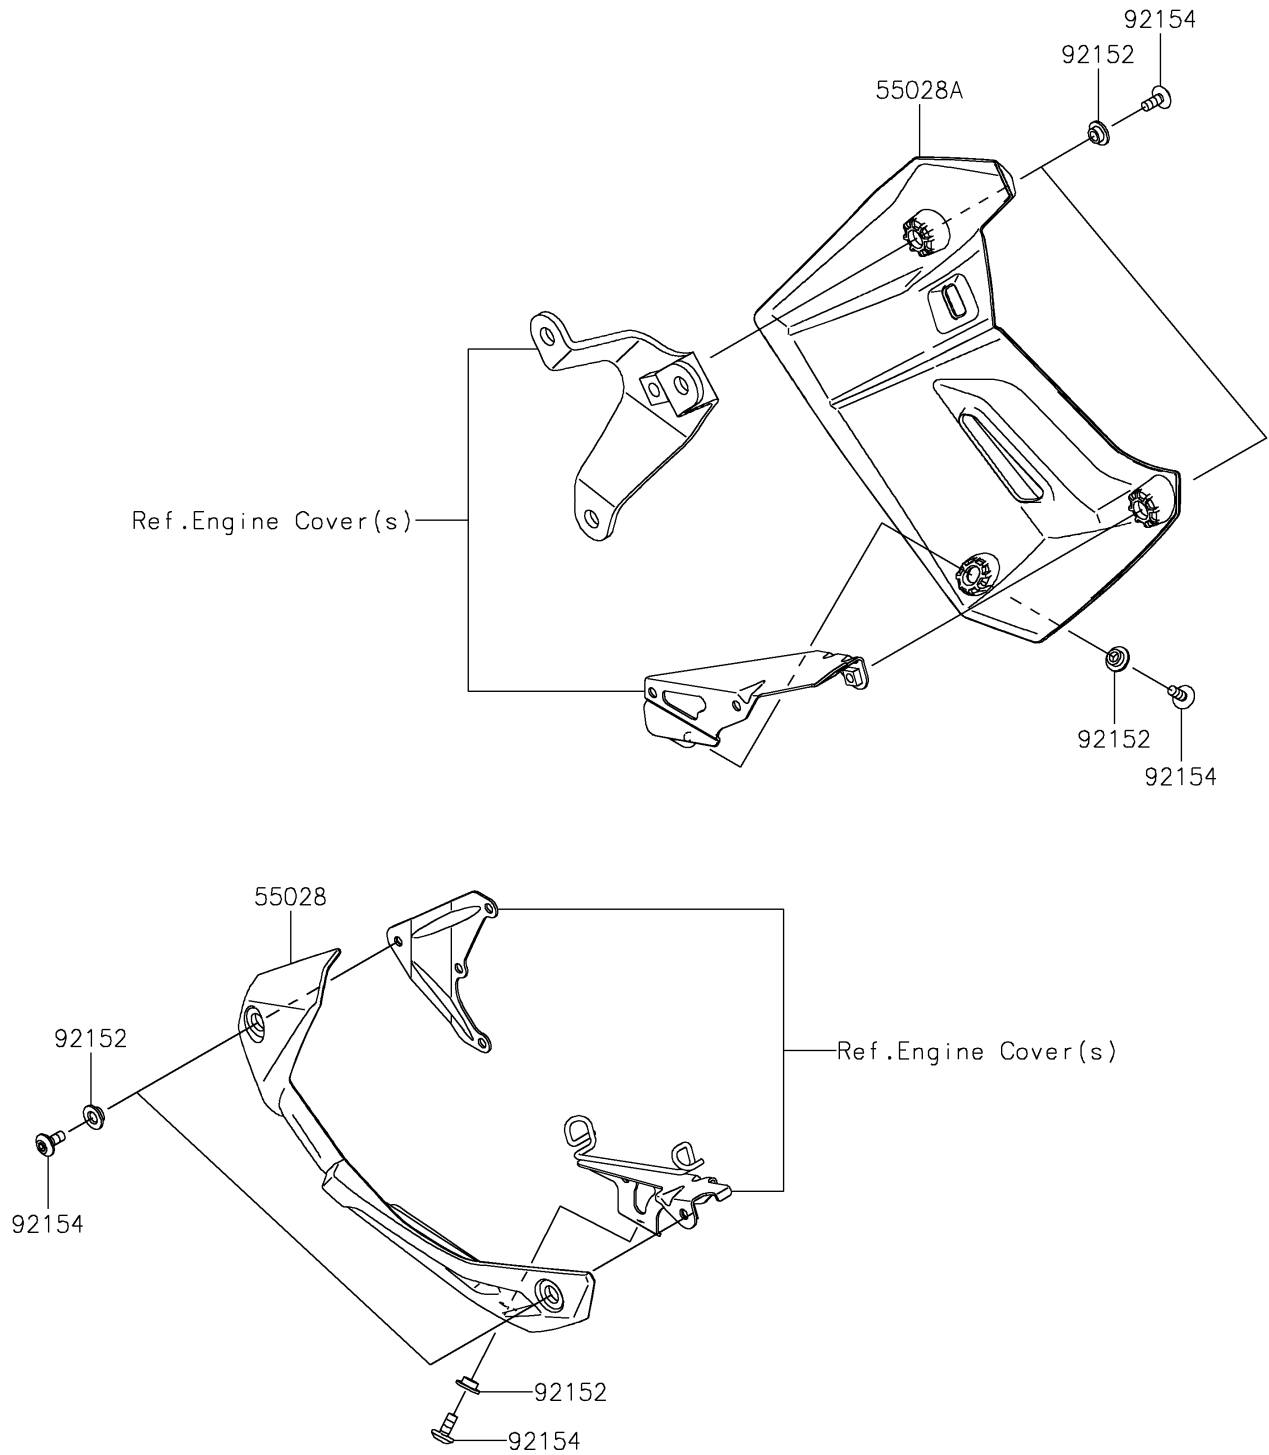

2024 Versys 650

PARTS DIAGRAM

Cowling Lower

F2872

2024 Versys 650

PARTS LIST

Cowling Lowers

ITEM NAME

PART NUMBER

QUANTITY
