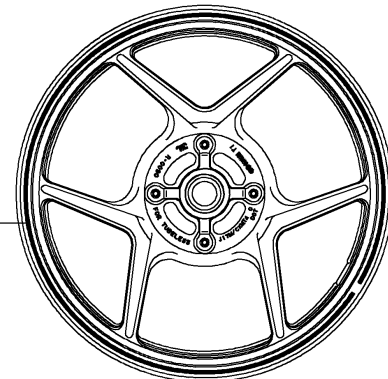

Ref.Cowling(Upper)

56077H

56077I

Ref.Fuel Tank

56077D/E

Ref.Cowling(Center)

56077/A

Ref.Side Covers
/Chain Cover

56077F/G

Ref.Seat Cover

57001

(OPTION)

56076

Ref.Front Hub

56076

Ref.Rear Hub