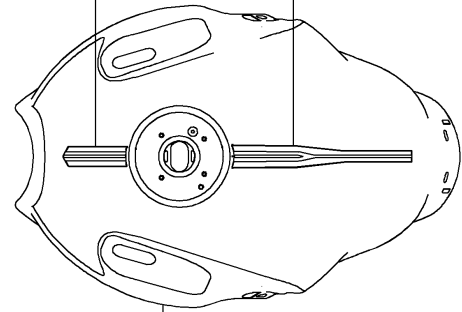

2024 Versys 650

PARTS DIAGRAM

Decals(HRFAN/HRFAL)

F2861B

Ref.Cowling(Upper)

56054

56077C

56077B

Ref.Cowling(Upper)

56077H

56077I

Ref.Fuel Tank

56077D/E

Ref.Cowling(Center)

56077/A

Ref.Side Covers
/Chain Cover