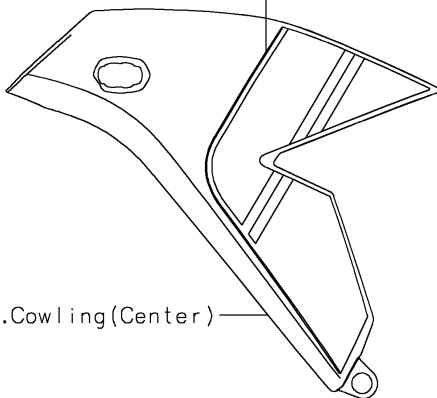

2024 Versys 650

PARTS DIAGRAM

Decals(HRFAN/HRFAL)

F2861B

Ref.Cowling(Upper)

56054

56077C

56077B

Ref.Cowling(Upper)

56077H

56077I

Ref.Fuel Tank

56077D/E

Ref.Cowling(Center)

56077/A

Ref.Side Covers
/Chain Cover