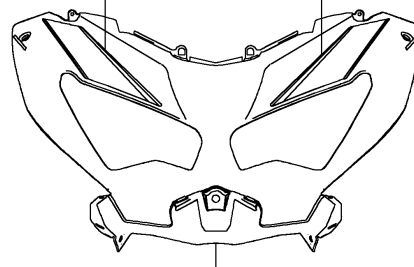

2024 Versys 650

PARTS DIAGRAM

Decals(HRFAN/HRFAL)

F2861B

Ref.Cowling(Upper)

56054

56077C

56077B

Ref.Cowling(Upper)

56077H

56077I

Ref.Fuel Tank

56077D/E

Ref.Cowling(Center)

56077/A

Ref.Side Covers
/Chain Cover