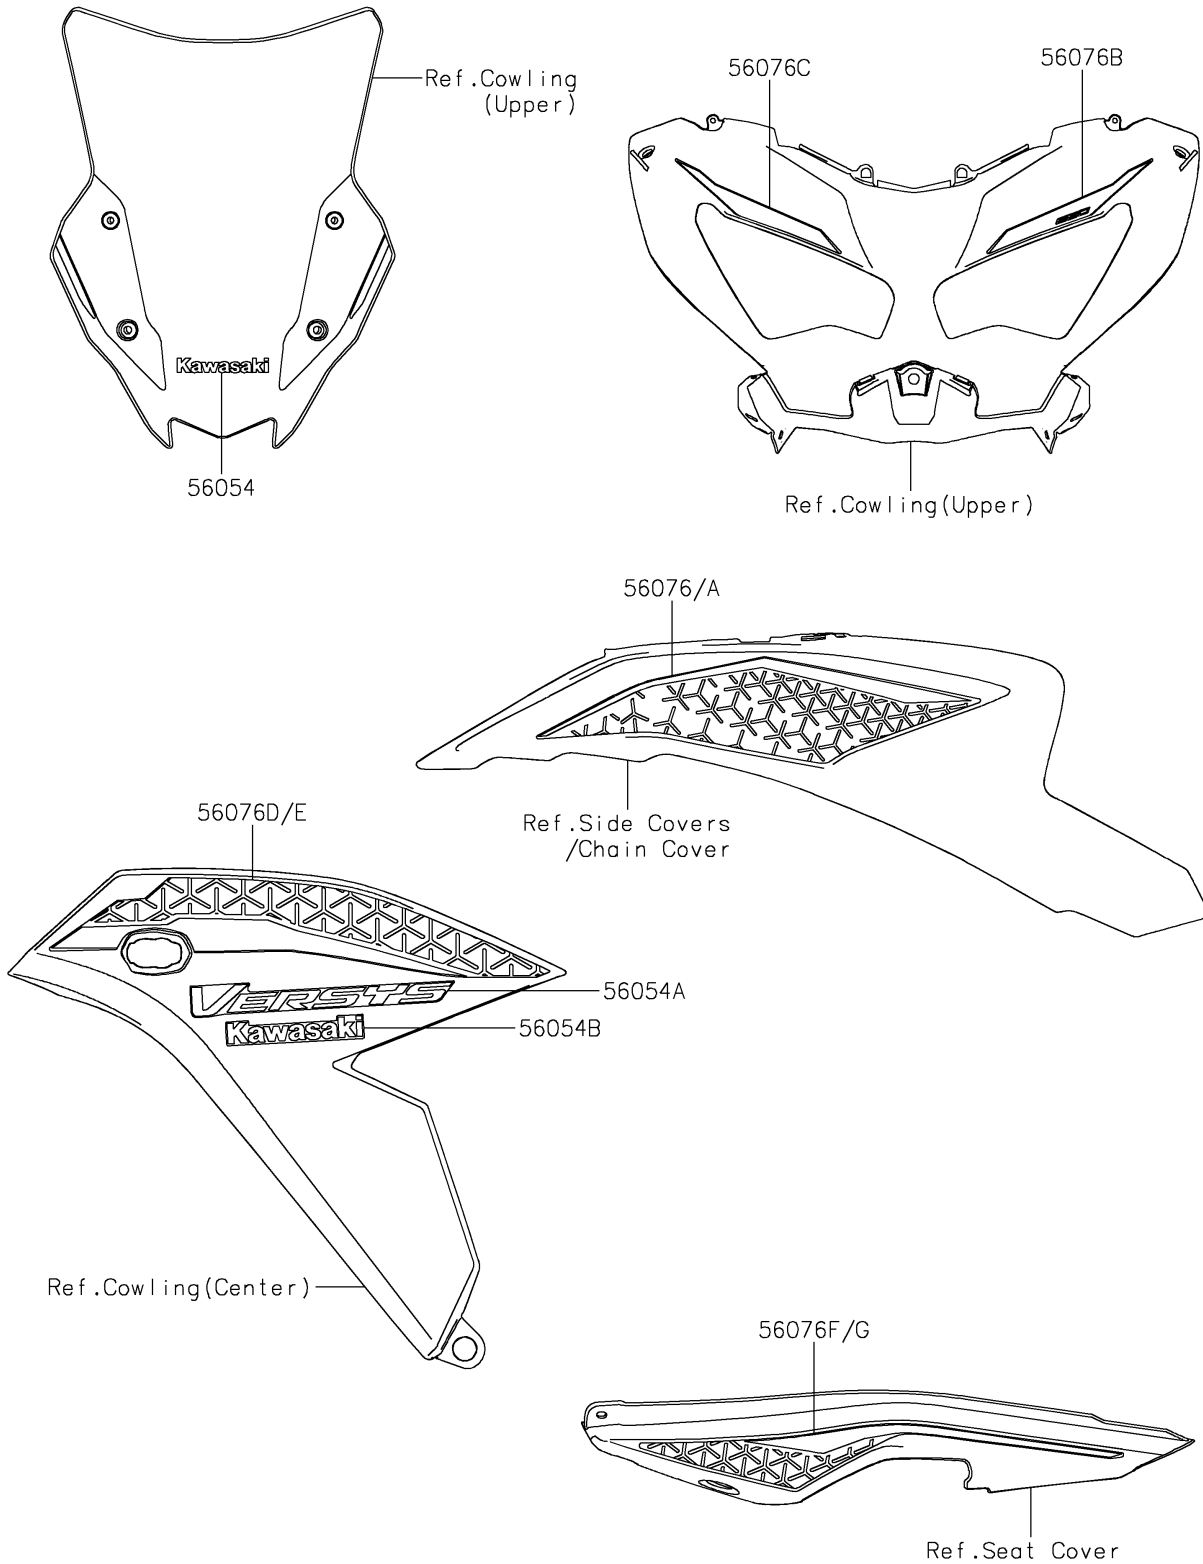

2024 Versys 650

PARTS DIAGRAM

Decals(HNFNN/HNFNL/HPFNN/HPFNL)

F2861

2024 Versys 650

PARTS LIST

Decals(HNFNN/HNFNL/HPFNN/HPFNL)

ITEM NAME

PART NUMBER

QUANTITY
