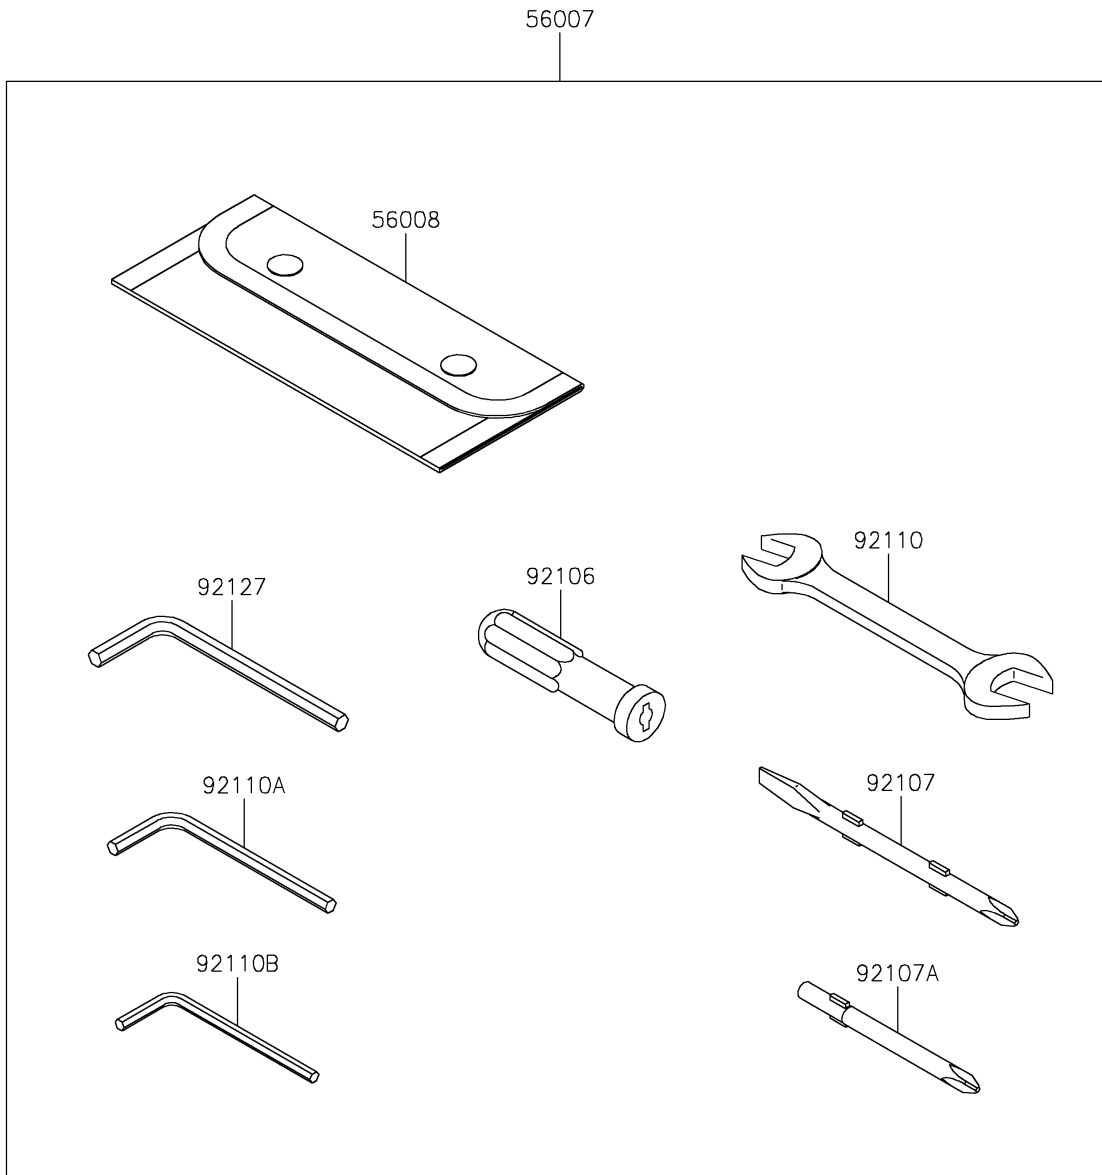

2024 Versys 650

PARTS DIAGRAM

Owner's Tools

F2810

2024 Versys 650

PARTS LIST

Owner's Tools

ITEM NAME

PART NUMBER

QUANTITY
