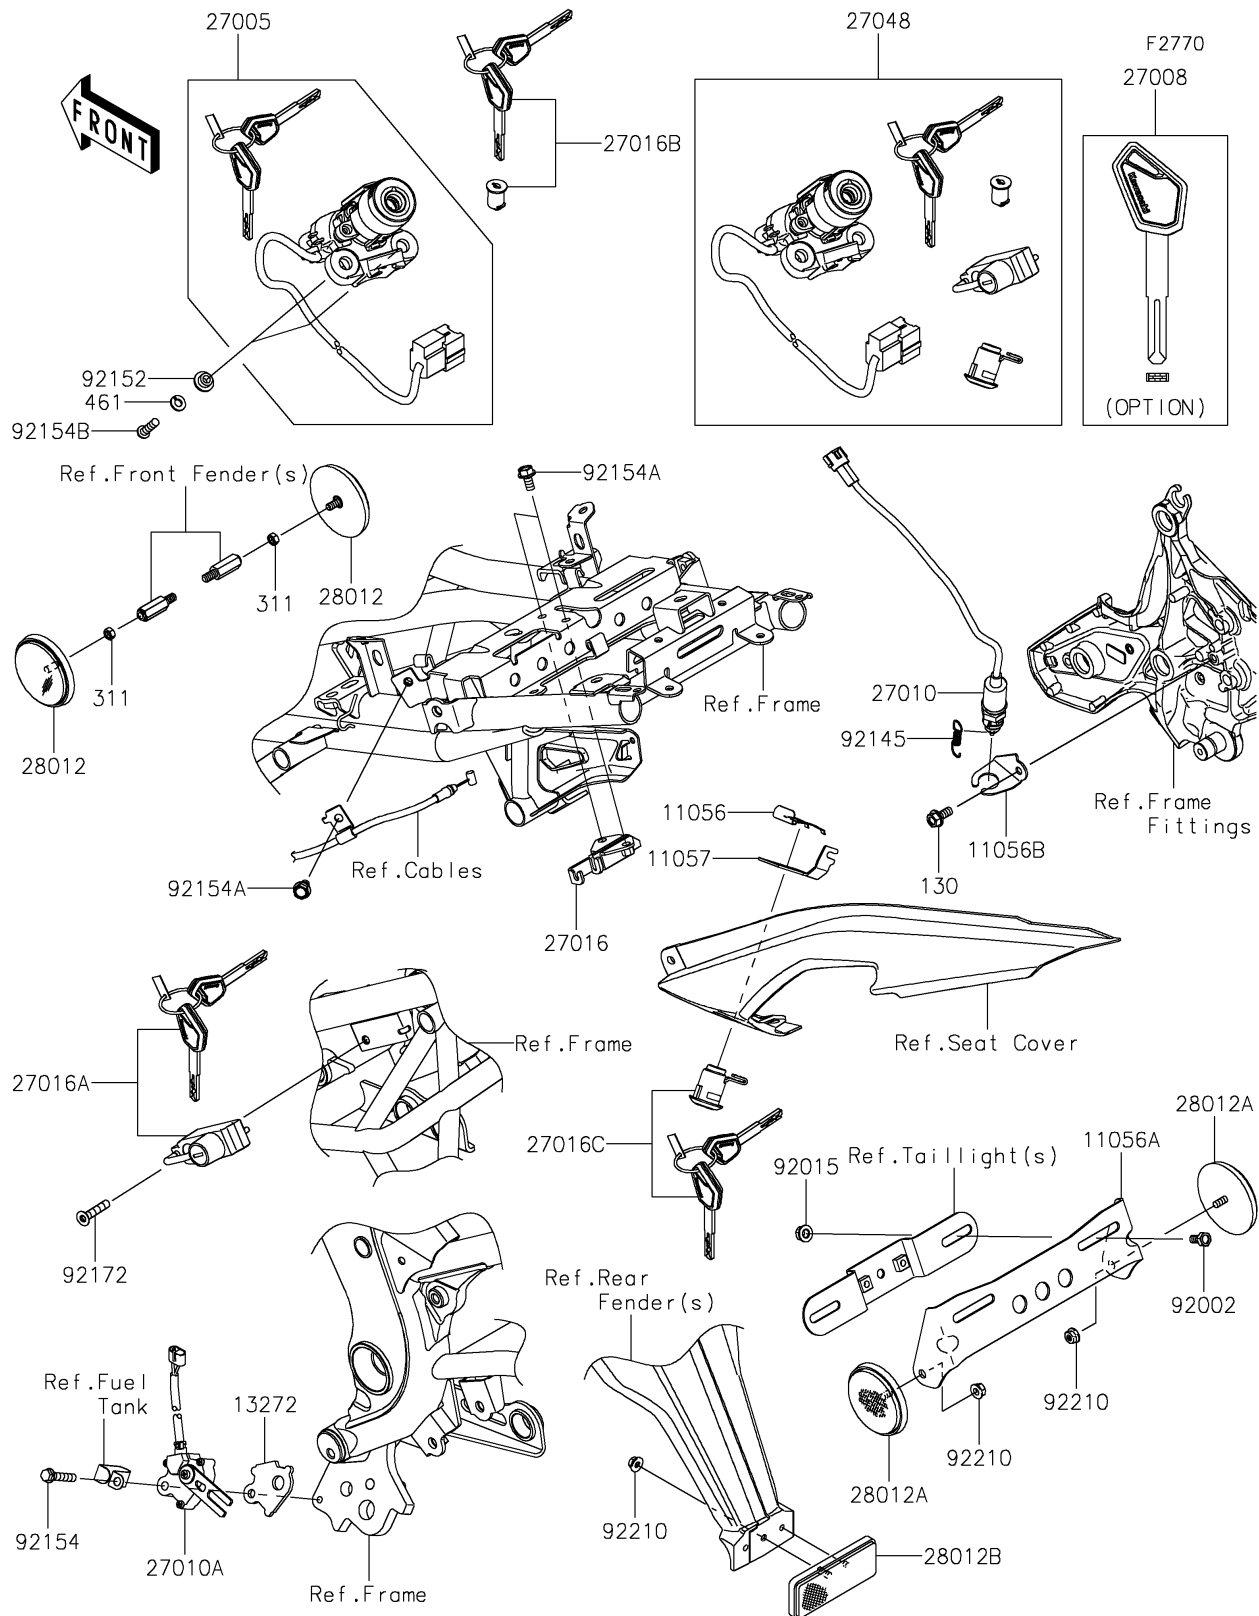

2024 Versys 650

PARTS DIAGRAM

Ignition Switch

Kawasaki

Let the Good Times Roll®

2024 Versys 650

PARTS LIST

Ignition Switch

ITEM NAME

PART NUMBER

QUANTITY
