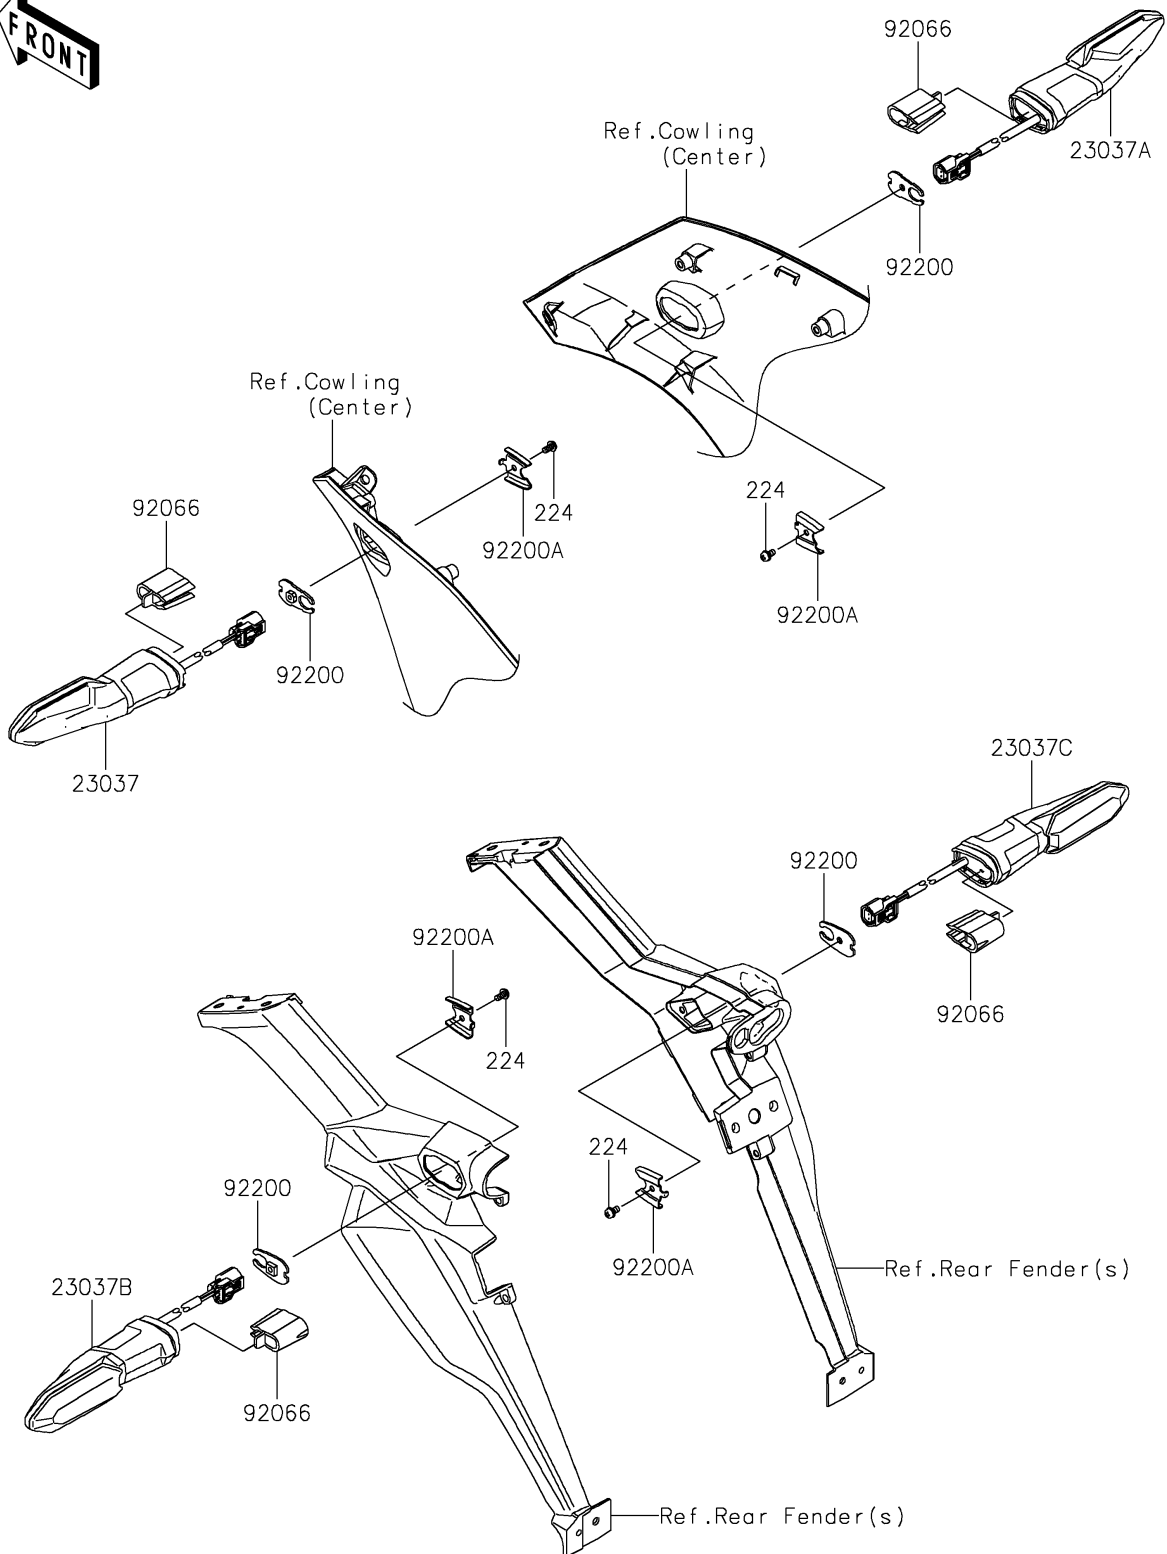

2023 VERSYS® 650

PARTS DIAGRAM

Turn Signals

F2730

2023 VERSYS® 650

PARTS LIST

Turn Signals

ITEM NAME	PART NUMBER	QUANTITY
LAMP-ASSY-SIGNAL,LED,LH,FR (Ref # 23037)	23037-0527	1
LAMP-ASSY-SIGNAL,LED,RH,FR (Ref # 23037A)	23037-0528	1
LAMP-ASSY-SIGNAL,LED,LH (Ref # 23037B)	23037-0561	1
LAMP-ASSY-SIGNAL,LED,RH (Ref # 23037C)	23037-0562	1
PLUG,SIGNAL LAMP (Ref # 92066)	92066-0919	4
WASHER,SIGNAL LAMP (Ref # 92200)	92200-2294	4
WASHER (Ref # 92200A)	92200-2421	4
SCREW-PAN-WP-CROS,4X8 (Ref # 224)	224AB0408	4