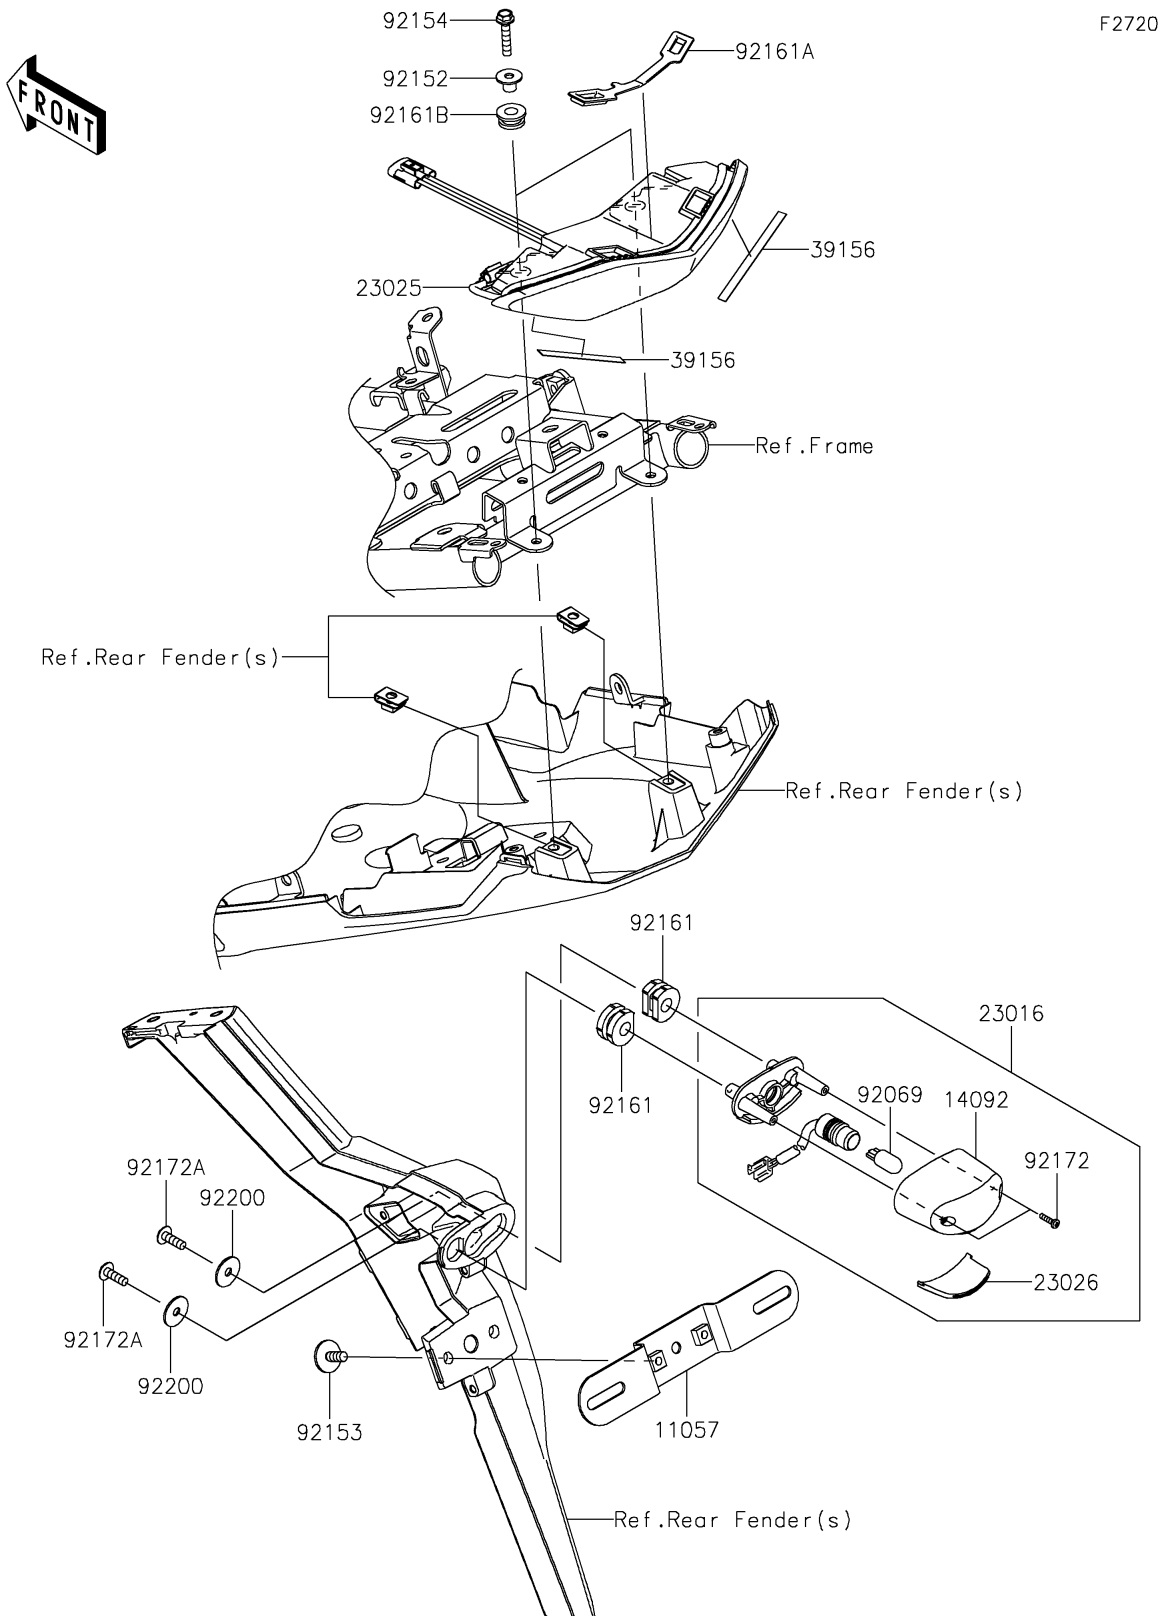

2022 VERSYS® 650

PARTS DIAGRAM

Taillight(s)

2022 VERSYS® 650

PARTS LIST

Taillight(s)

ITEM NAME	PART NUMBER	QUANTITY
BRACKET,LICENSE PLATE (Ref # 11057)	11057-7488	1
COVER,LICENSE LAMP (Ref # 14092)	14092-0001	1
LAMP-ASSY,LICENCE (Ref # 23016)	23016-0655	1
LAMP-TAIL (Ref # 23025)	23025-0348	1
LENS,LICENCE LAMP (Ref # 23026)	23026-0035	1
PAD,6X70 (Ref # 39156)	39156-1920	2
BULB,12V 5W (Ref # 92069)	92069-1016	1
COLLAR,5.6X8X9.3 (Ref # 92152)	92152-1527	2
BOLT,6X16 (Ref # 92153)	92153-1423	2
BOLT,FLANGED,5X25 (Ref # 92154)	92154-0846	2
DAMPER (Ref # 92161)	92161-0776	2
DAMPER,TAIL LAMP (Ref # 92161A)	92161-0808	1
DAMPER,8X18X8.1 (Ref # 92161B)	92161-1369	2
SCREW,TAPPING,2.9X13 (Ref # 92172)	92172-0343	2
SCREW,TAPPING,5X16 (Ref # 92172A)	92172-0427	2
WASHER,5.5X20X1.2 (Ref # 92200)	92200-0284	2