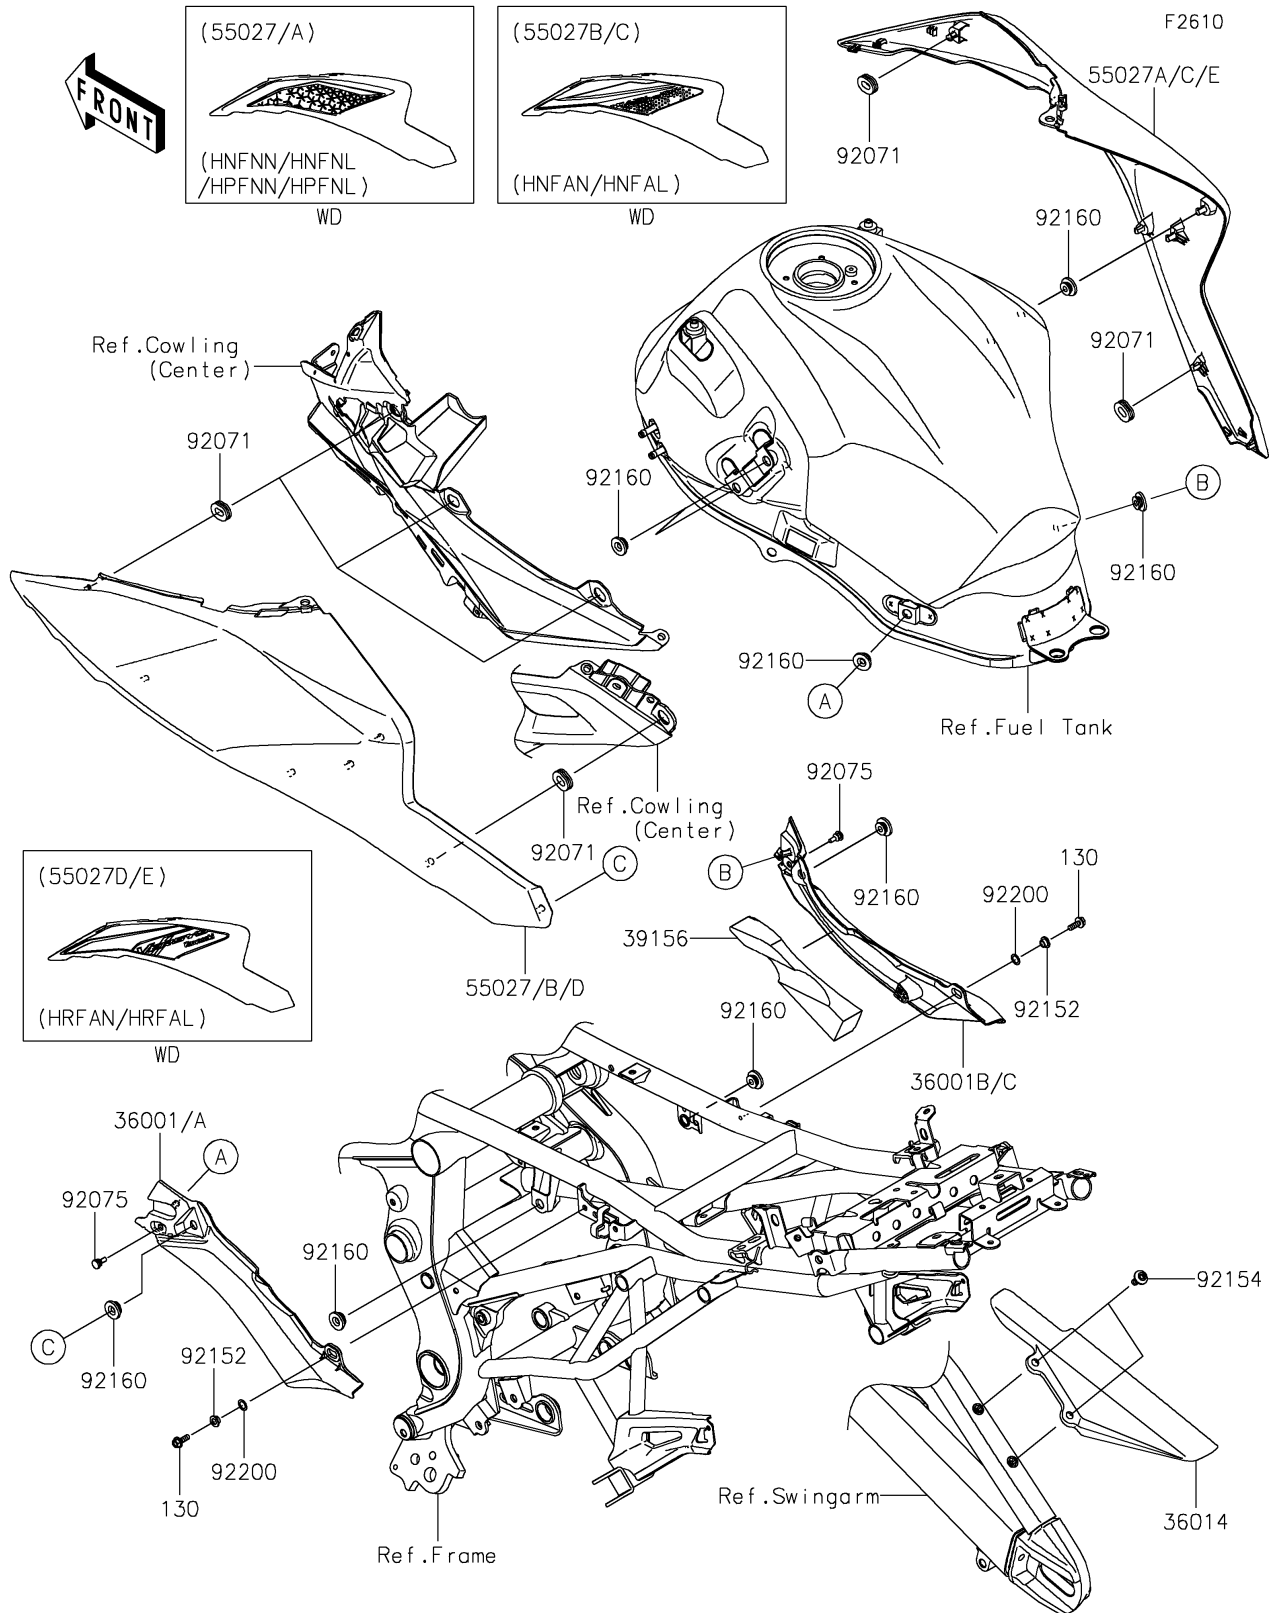

2023 Versys 650

PARTS DIAGRAM

Side Covers/Chain Cover

2023 Versys 650

PARTS LIST

Side Covers/Chain Cover

ITEM NAME	PART NUMBER	QUANTITY
COVER-SIDE,LH,M.F.S.BLACK (Ref # 36001A)	36001-0721-739	1
COVER-SIDE,RH,M.F.S.BLACK (Ref # 36001C)	36001-0722-739	1
CASE-CHAIN,RR (Ref # 36014)	36014-0018	1
PAD,SIDE COVER,RH (Ref # 39156)	39156-2790	1
COWLING,TANK,LH,M.F.S.BLACK (Ref # 55027)	55027-5229-739	1
COWLING,TANK,RH,M.F.S.BLACK (Ref # 55027A)	55027-5230-739	1
GROMMET,11X23X7 (Ref # 92071)	92071-0762	8
DAMPER,6X10X15 (Ref # 92075)	92075-1808	2
COLLAR,5.6X8X5 (Ref # 92152)	92152-2339	2
BOLT,SOCKET,6X14 (Ref # 92154)	92154-0932	2
DAMPER (Ref # 92160)	92160-1613	10
WASHER,8.2X12X0.5 (Ref # 92200)	92200-1887	2
BOLT-FLANGED,5X14 (Ref # 130)	130BA0514	2