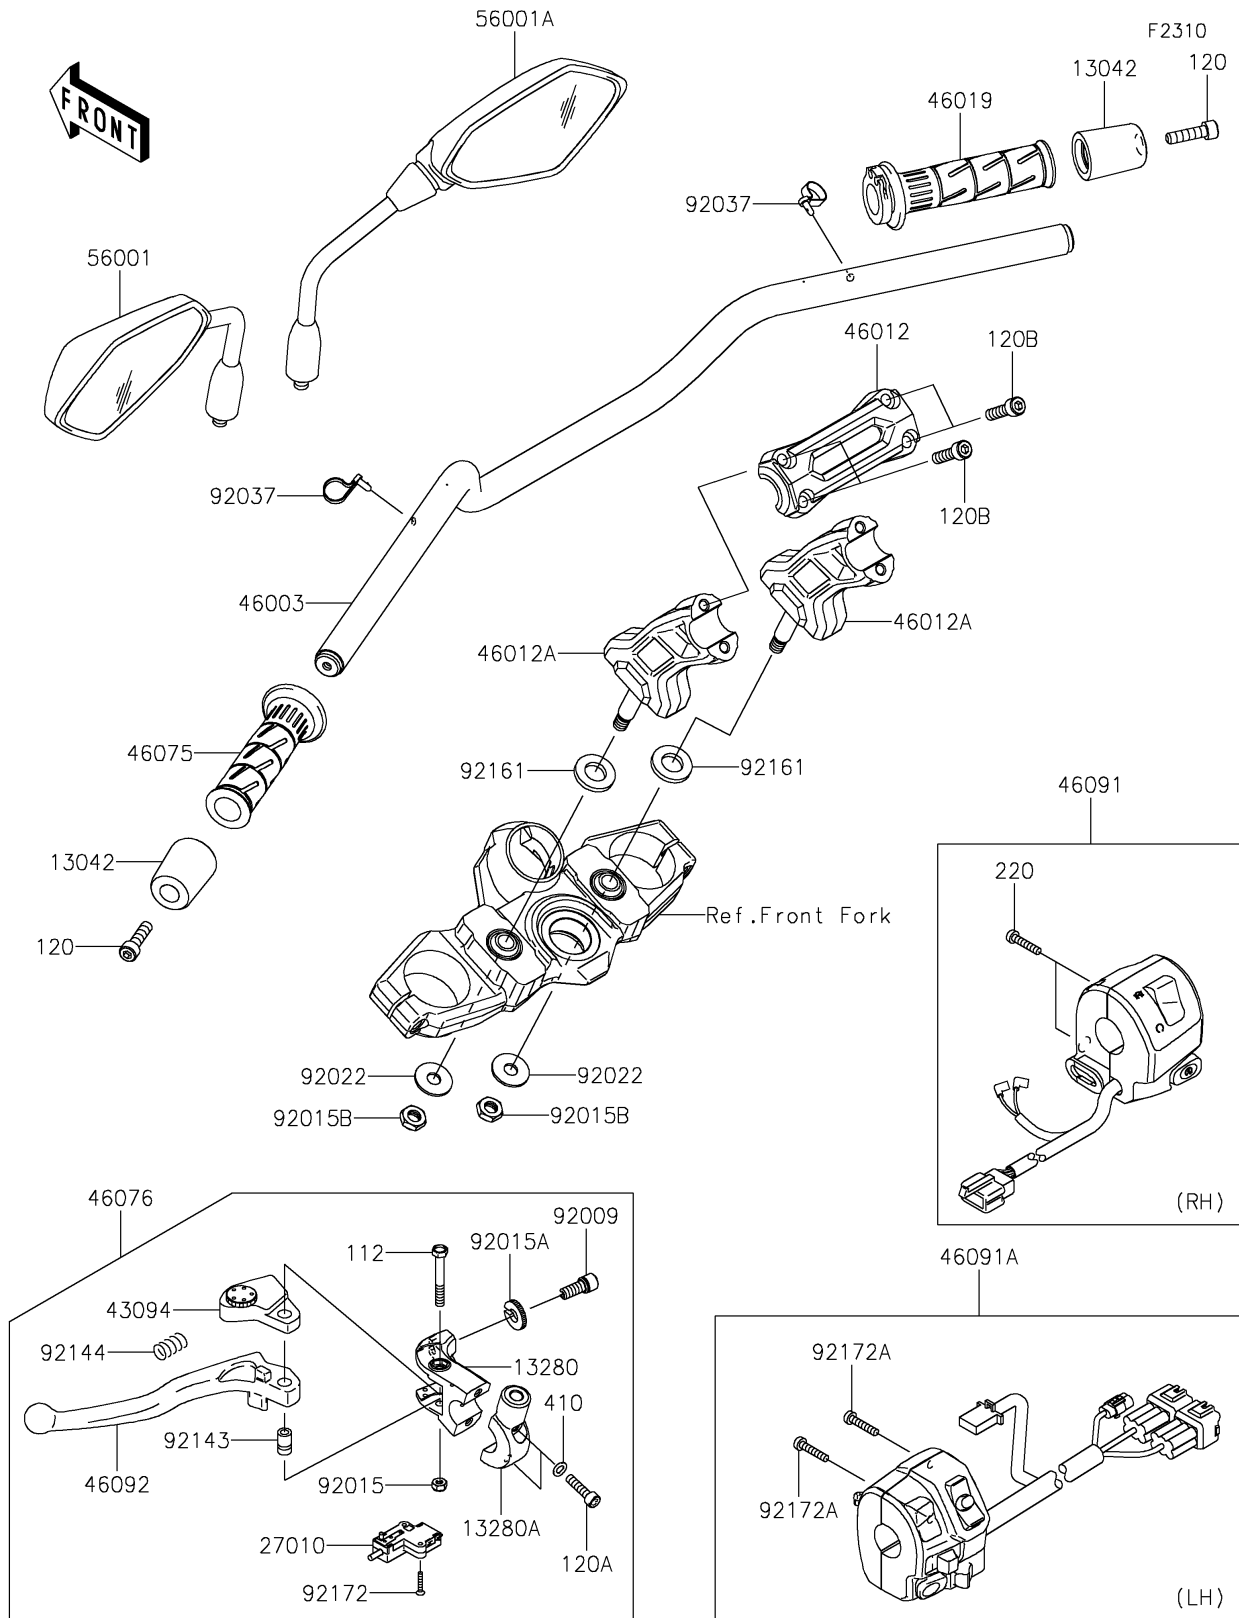

2022 VERSYS® 650

PARTS DIAGRAM

Handlebar

2022 VERSYS® 650

PARTS LIST

Handlebar

Kawasaki

Let the Good Times Roll®

ITEM NAME

PART NUMBER

QUANTITY
