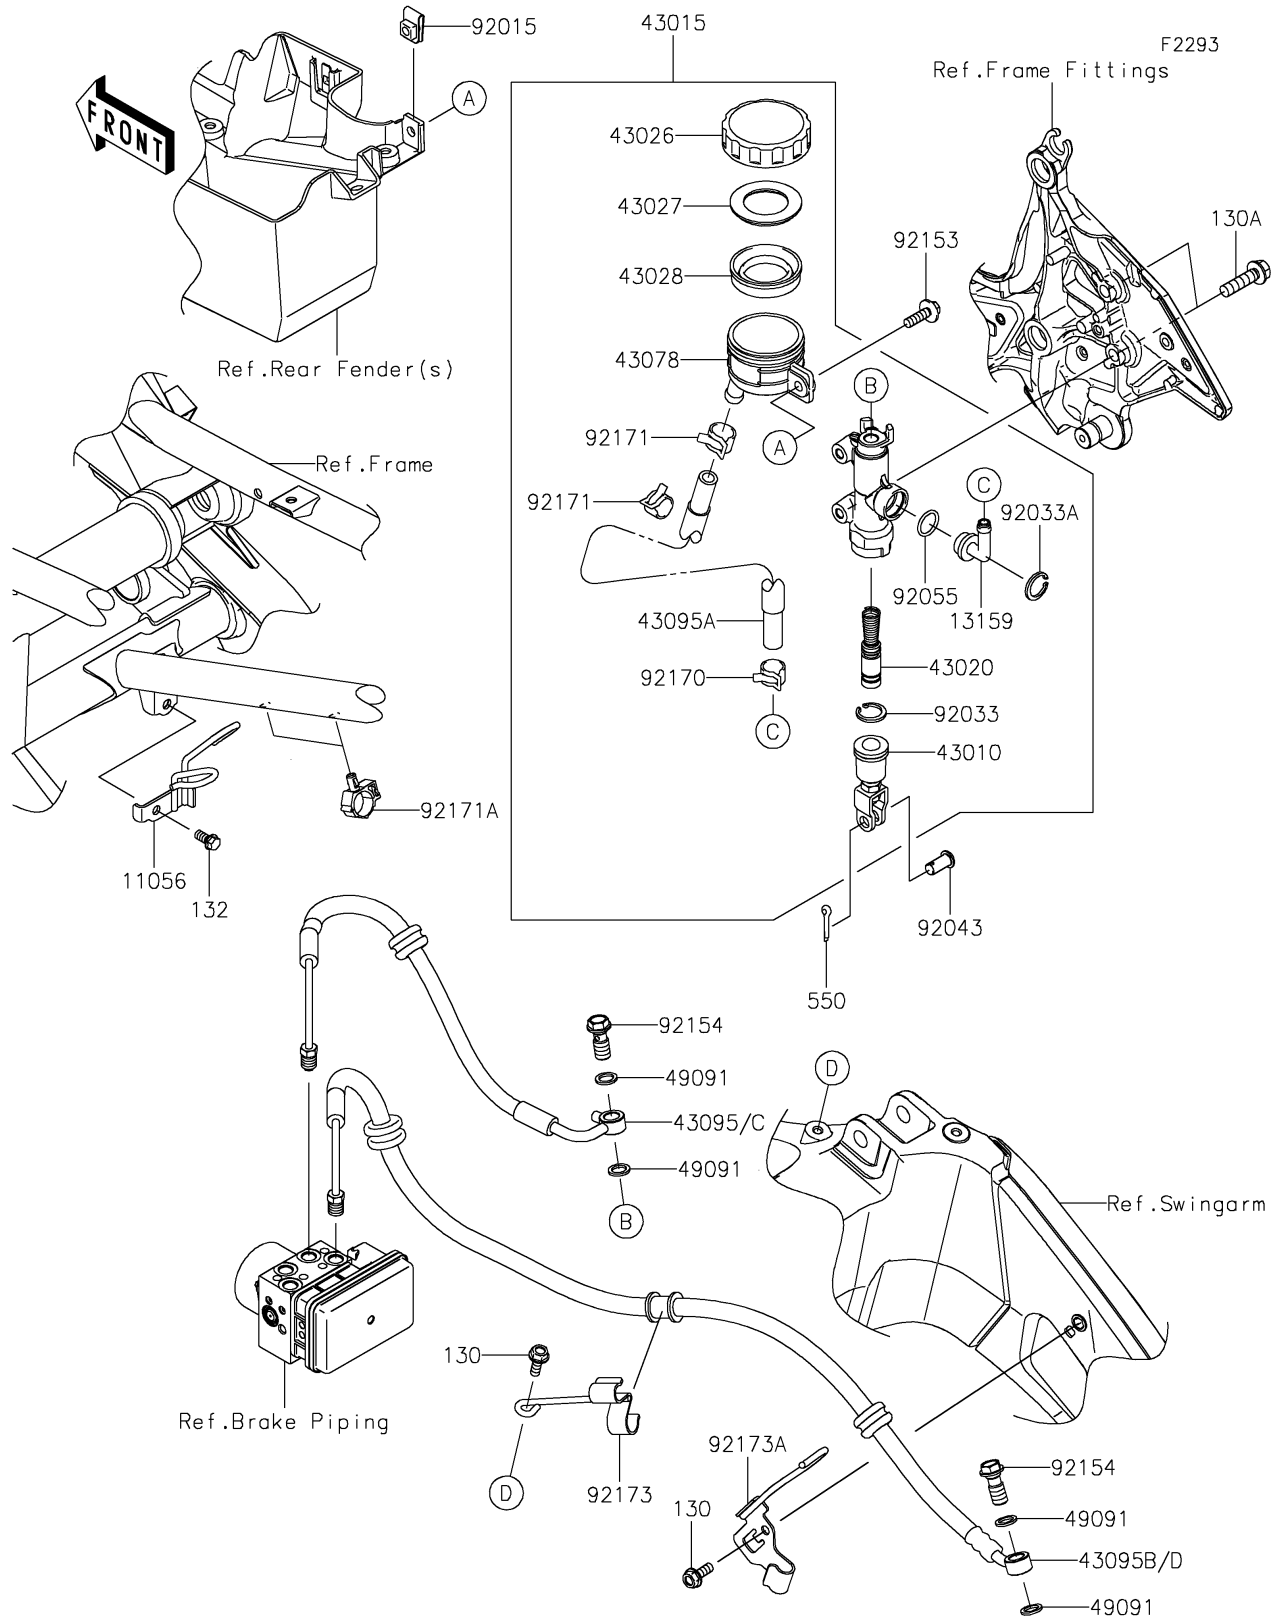

2023 Versys 650

PARTS DIAGRAM

Rear Master Cylinder

2023 Versys 650

PARTS LIST

Rear Master Cylinder

ITEM NAME	PART NUMBER	QUANTITY
BRACKET,FRAME COMP (Ref # 11056)	11056-4072	1
CONNECTOR (Ref # 13159)	13159-1056	1
ROD-ASSY-BRAKE (Ref # 43010)	43010-1062	1
CYLINDER-ASSY-MASTER,RR (Ref # 43015)	43015-0602	1
PISTON-COMP-BRAKE (Ref # 43020)	43020-1094	1
CAP-BRAKE (Ref # 43026)	43026-1051	1
PLATE-DIAPHRAGM (Ref # 43027)	43027-1051	1
DIAPHRAGM,MASTER CYLINDER (Ref # 43028)	43028-1057	1
RESERVOIR,RR MASTER CYLINDER (Ref # 43078)	43078-1082	1
HOSE-BRAKE,RR M/C-ABS UNIT (Ref # 43095)	43095-0823	1
HOSE-BRAKE,500MM (Ref # 43095A)	43095-0842	1
HOSE-BRAKE,ABS UNIT-RR CAL. (Ref # 43095B)	43095-0938	1
WASHER-SEAL,10.1X14.5X1.5 (Ref # 49091)	49091-0001	4
NUT,6MM (Ref # 92015)	92015-1602	1
RING-SNAP,20.9X24.6X1.2 (Ref # 92033)	92033-0079	1
RING-SNAP,20.5MM (Ref # 92033A)	92033-1186	1
PIN (Ref # 92043)	92043-0182	1
RING-O,14.8X2.4 (Ref # 92055)	92055-0741	1
BOLT,6X22 (Ref # 92153)	92153-0725	1
BOLT,FLANGED,10X23 (Ref # 92154)	92154-0732	2
CLAMP,HOSE (Ref # 92170)	92170-1091	1
CLAMP,HOSE (Ref # 92171)	92171-0463	2
CLAMP (Ref # 92171A)	92171-0955	2
CLAMP,SWING ARM,FR (Ref # 92173)	92173-1290	1
CLAMP,SWING ARM (Ref # 92173A)	92173-1291	1
BOLT-FLANGED,6X16 (Ref # 130)	130BB0616	2
BOLT-FLANGED,8X30 (Ref # 130A)	130CA0830	2
BOLT-FLANGED-SMALL,6X12 (Ref # 132)	132BB0612	1
PIN-COTTER,2.0X15 (Ref # 550)	550AA2015	1