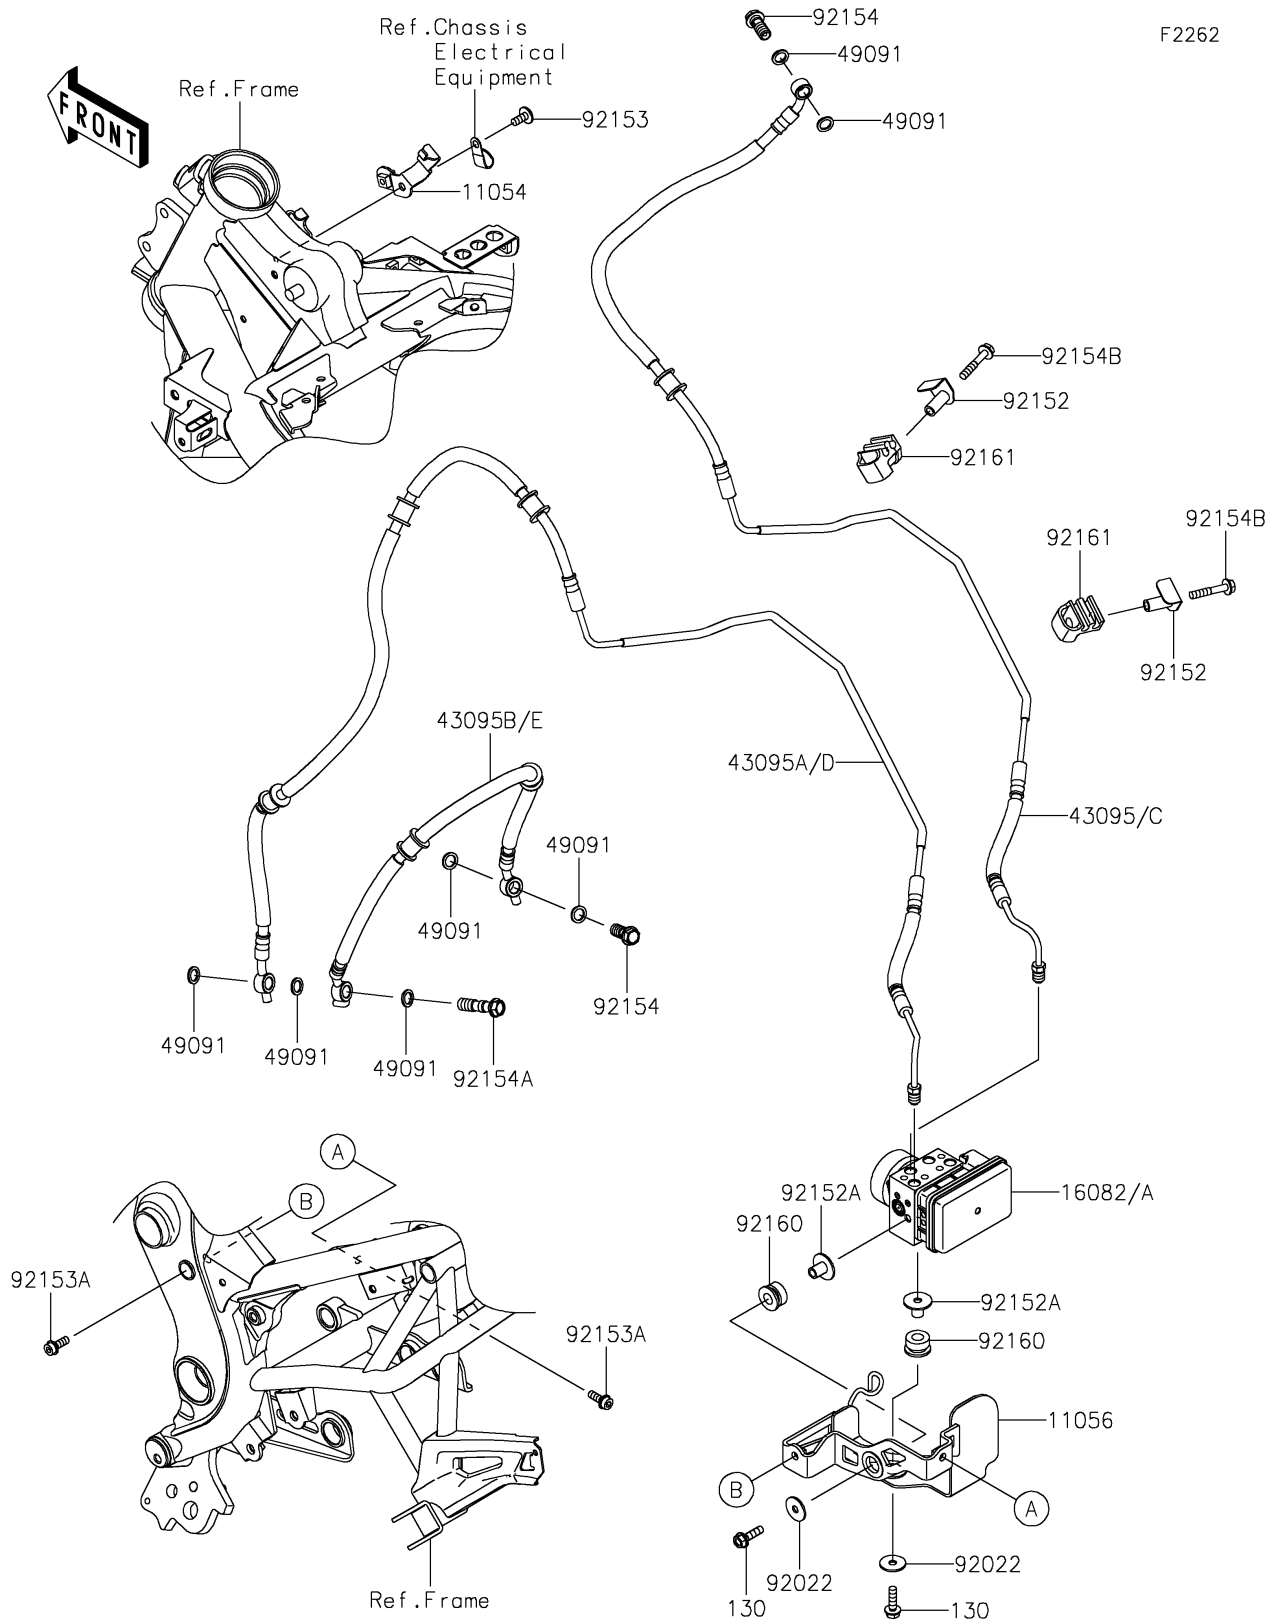

2022 VERSYS® 650

PARTS DIAGRAM

Brake Piping

2022 VERSYS® 650

PARTS LIST

Brake Piping

ITEM NAME	PART NUMBER	QUANTITY
BRACKET,BRAKE PIPE (Ref # 11054)	11054-0408	1
BRACKET,ABS UNIT (Ref # 11056)	11056-3977	1
PUMP-ASSY-OIL,ABS,BOSCH,9.1MB (Ref # 16082)	16082-0837	1
HOSE-BRAKE,FR M/C-ABS UNIT (Ref # 43095)	43095-0818	1
HOSE-BRAKE,ABS UNIT-FR CAL. (Ref # 43095A)	43095-0820	1
HOSE-BRAKE,525MM (Ref # 43095B)	43095-0822	1
WASHER-SEAL,10.1X14.5X1.5 (Ref # 49091)	49091-0001	7
WASHER,6.5X22X1.6 (Ref # 92022)	92022-237	2
COLLAR (Ref # 92152)	92152-0409	2
COLLAR,6.5X10X14.6 (Ref # 92152A)	92152-0965	2
BOLT,SOCKET,6X14 (Ref # 92153)	92153-1446	1
BOLT,SOCKET,6X16 (Ref # 92153A)	92153-1517	2
BOLT,FLANGED,10X23 (Ref # 92154)	92154-0732	2
BOLT,FLANGED,10X37 (Ref # 92154A)	92154-0733	1
BOLT,FLANGED,6X35 (Ref # 92154B)	92154-4191	2
DAMPER (Ref # 92160)	92160-1141	2
DAMPER,BRAKE PIPE (Ref # 92161)	92161-0347	2
BOLT-FLANGED,6X22 (Ref # 130)	130BA0622	2