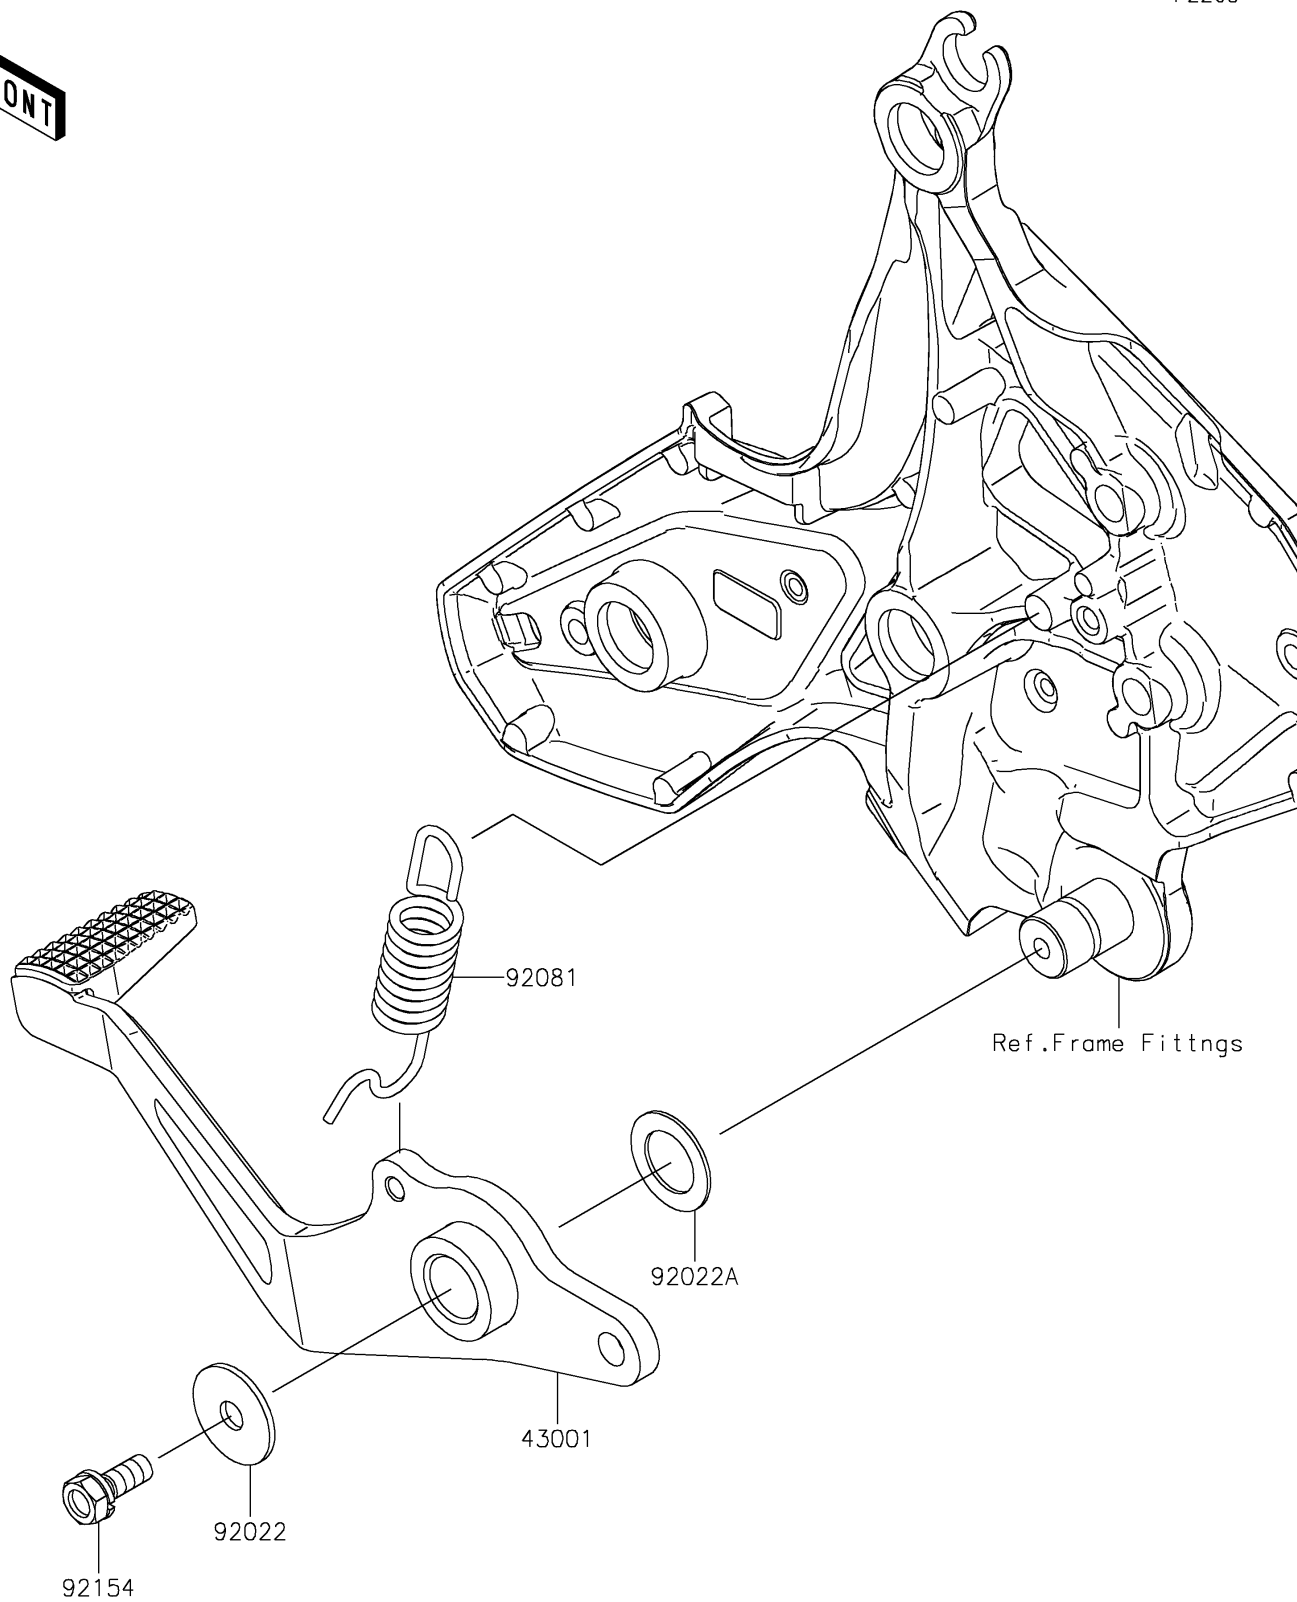

2024 Versys 650

PARTS DIAGRAM

Brake Pedal

Kawasaki

Let the Good Times Roll®

F2260

2024 Versys 650

PARTS LIST

Brake Pedal

Kawasaki

Let the Good Times Roll®

ITEM NAME

PART NUMBER

QUANTITY
