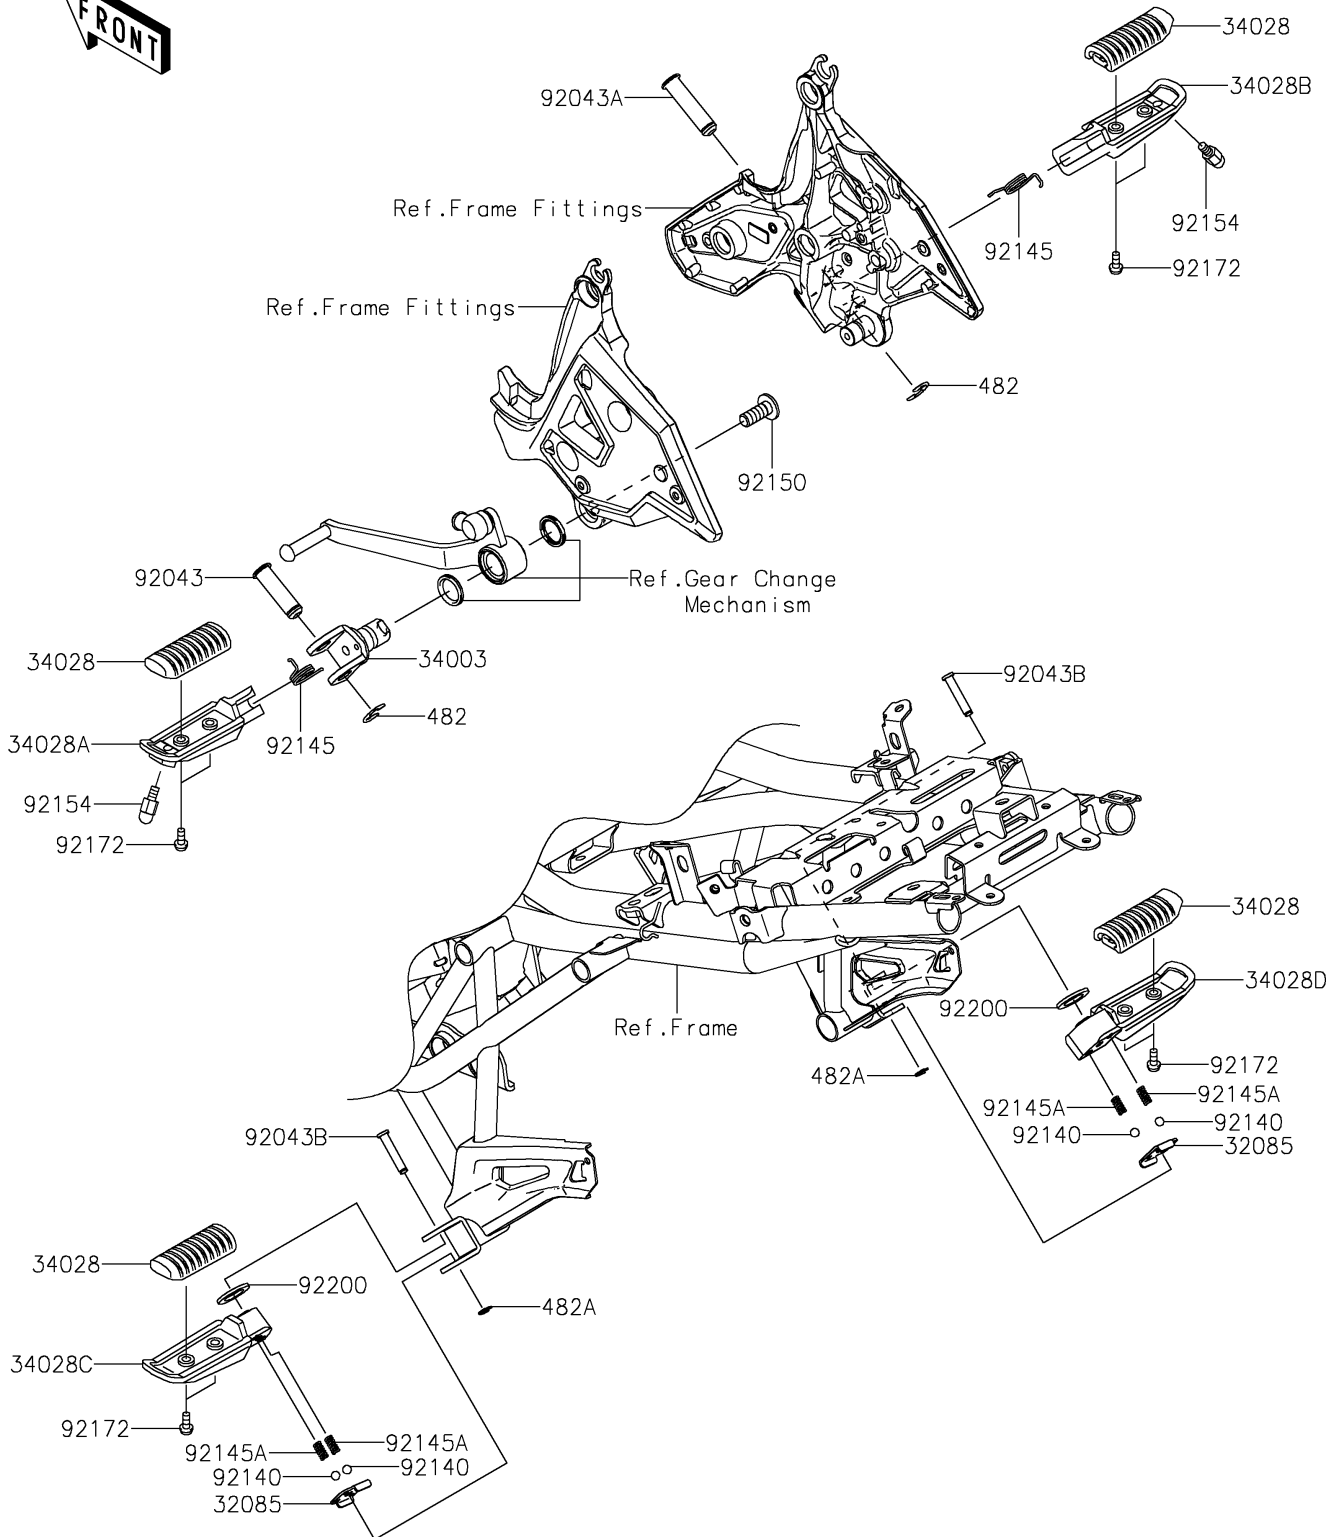

2024 Versys 650

PARTS DIAGRAM

Footrests

F2160

2024 Versys 650

PARTS LIST

Footrests

ITEM NAME

PART NUMBER

QUANTITY
