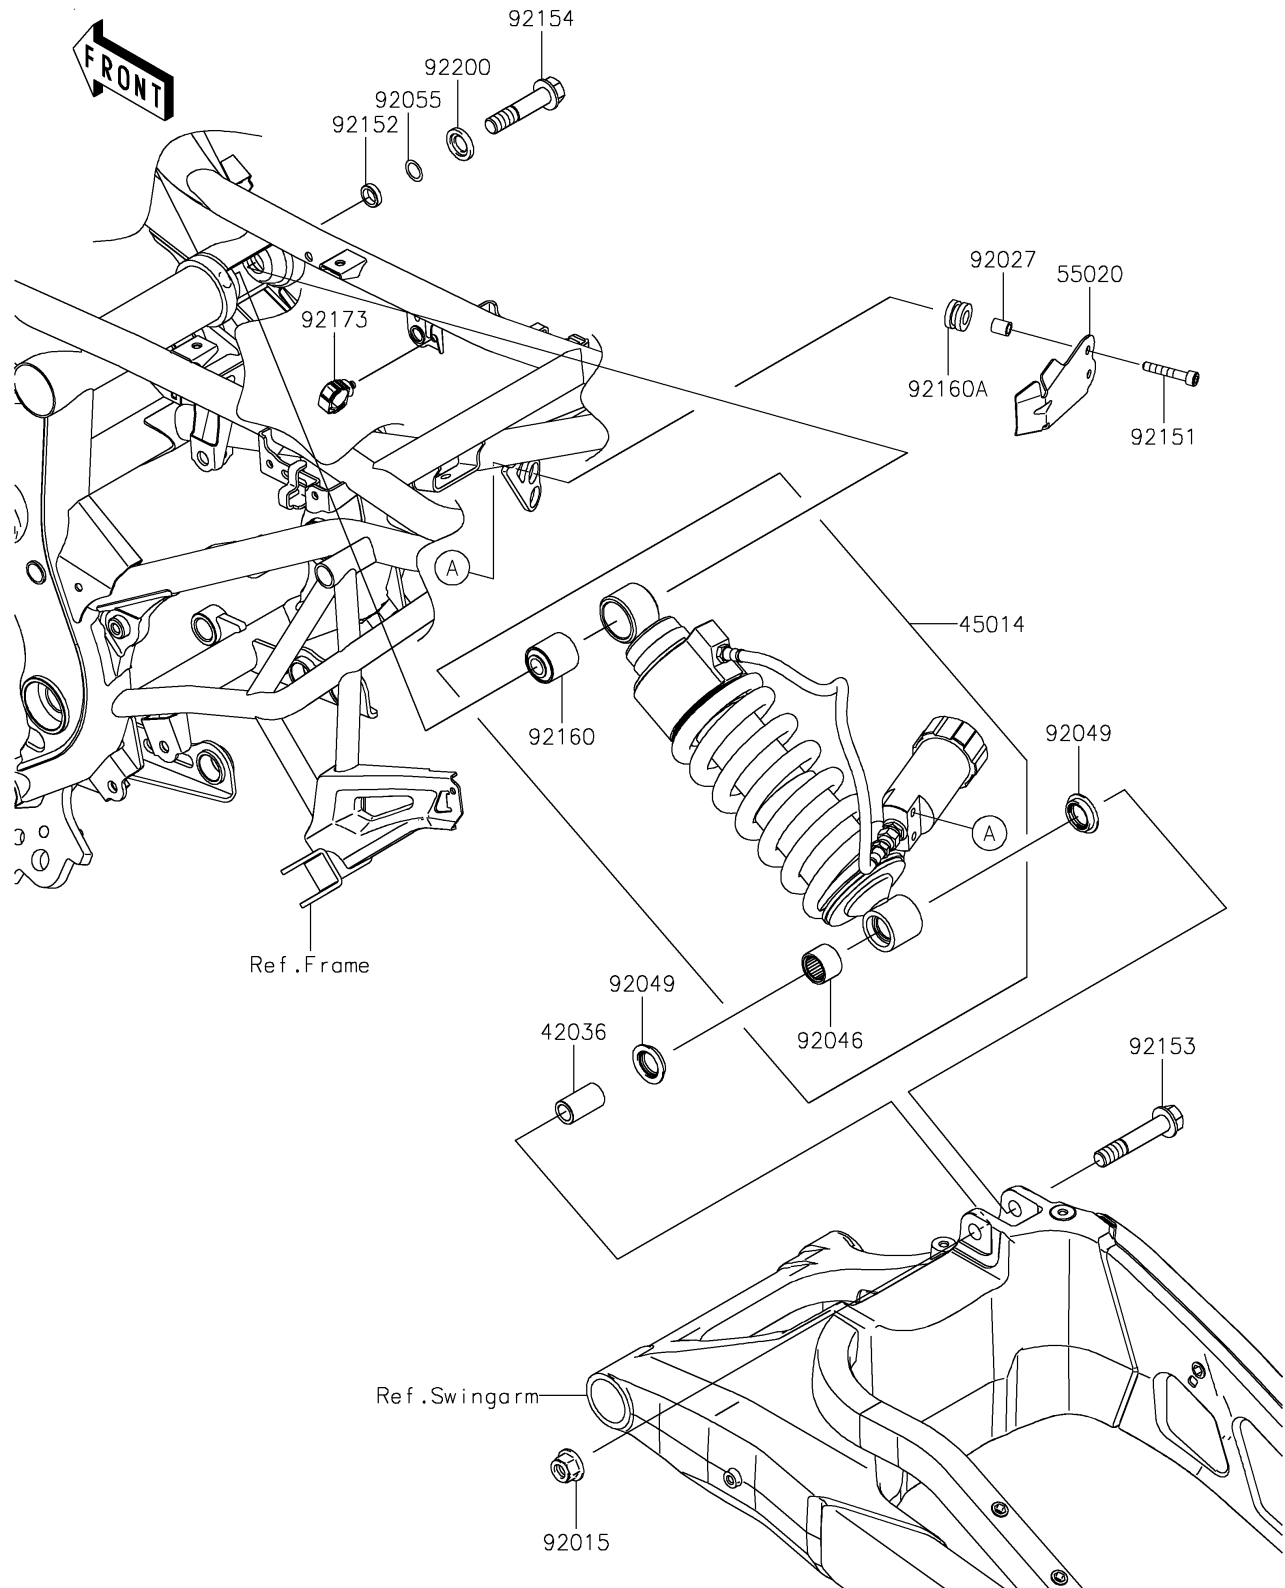

2022 VERSYS® 650

PARTS DIAGRAM

Suspension/Shock Absorber

F2151

2022 VERSYS® 650

PARTS LIST

Suspension/Shock Absorber

ITEM NAME	PART NUMBER	QUANTITY
SLEEVE,12.1X18X32 (Ref # 42036)	42036-0024	1
SHOCKABSORBER,BLACK (Ref # 45014)	45014-0722-10	1
GUARD (Ref # 55020)	55020-0977	1
NUT,LOCK,FLANGED,12MM (Ref # 92015)	92015-1433	1
COLLAR,6.8X10X11.5 (Ref # 92027)	92027-1210	2
BEARING-NEEDLE,SFYZM182417 (Ref # 92046)	92046-1272	1
SEAL-OIL (Ref # 92049)	92049-0133	2
RING-O,11.8X2.4 (Ref # 92055)	92055-0843	1
BOLT,SOCKET,6X35 (Ref # 92151)	92151-1390	2
COLLAR,12.1X16.8X4.4 (Ref # 92152)	92152-0811	1
BOLT,FLANGED,12X65 (Ref # 92153)	92153-1767	1
BOLT,FLANGED,12X55 (Ref # 92154)	92154-0289	1
DAMPER,SHOCKABSORBER (Ref # 92160)	92160-1161	1
DAMPER,10X20X12 (Ref # 92160A)	92160-1167	2
CLAMP,HOLDER CLIP (Ref # 92173)	92173-0868	1
WASHER,12.5X24X3.2 (Ref # 92200)	92200-0519	1