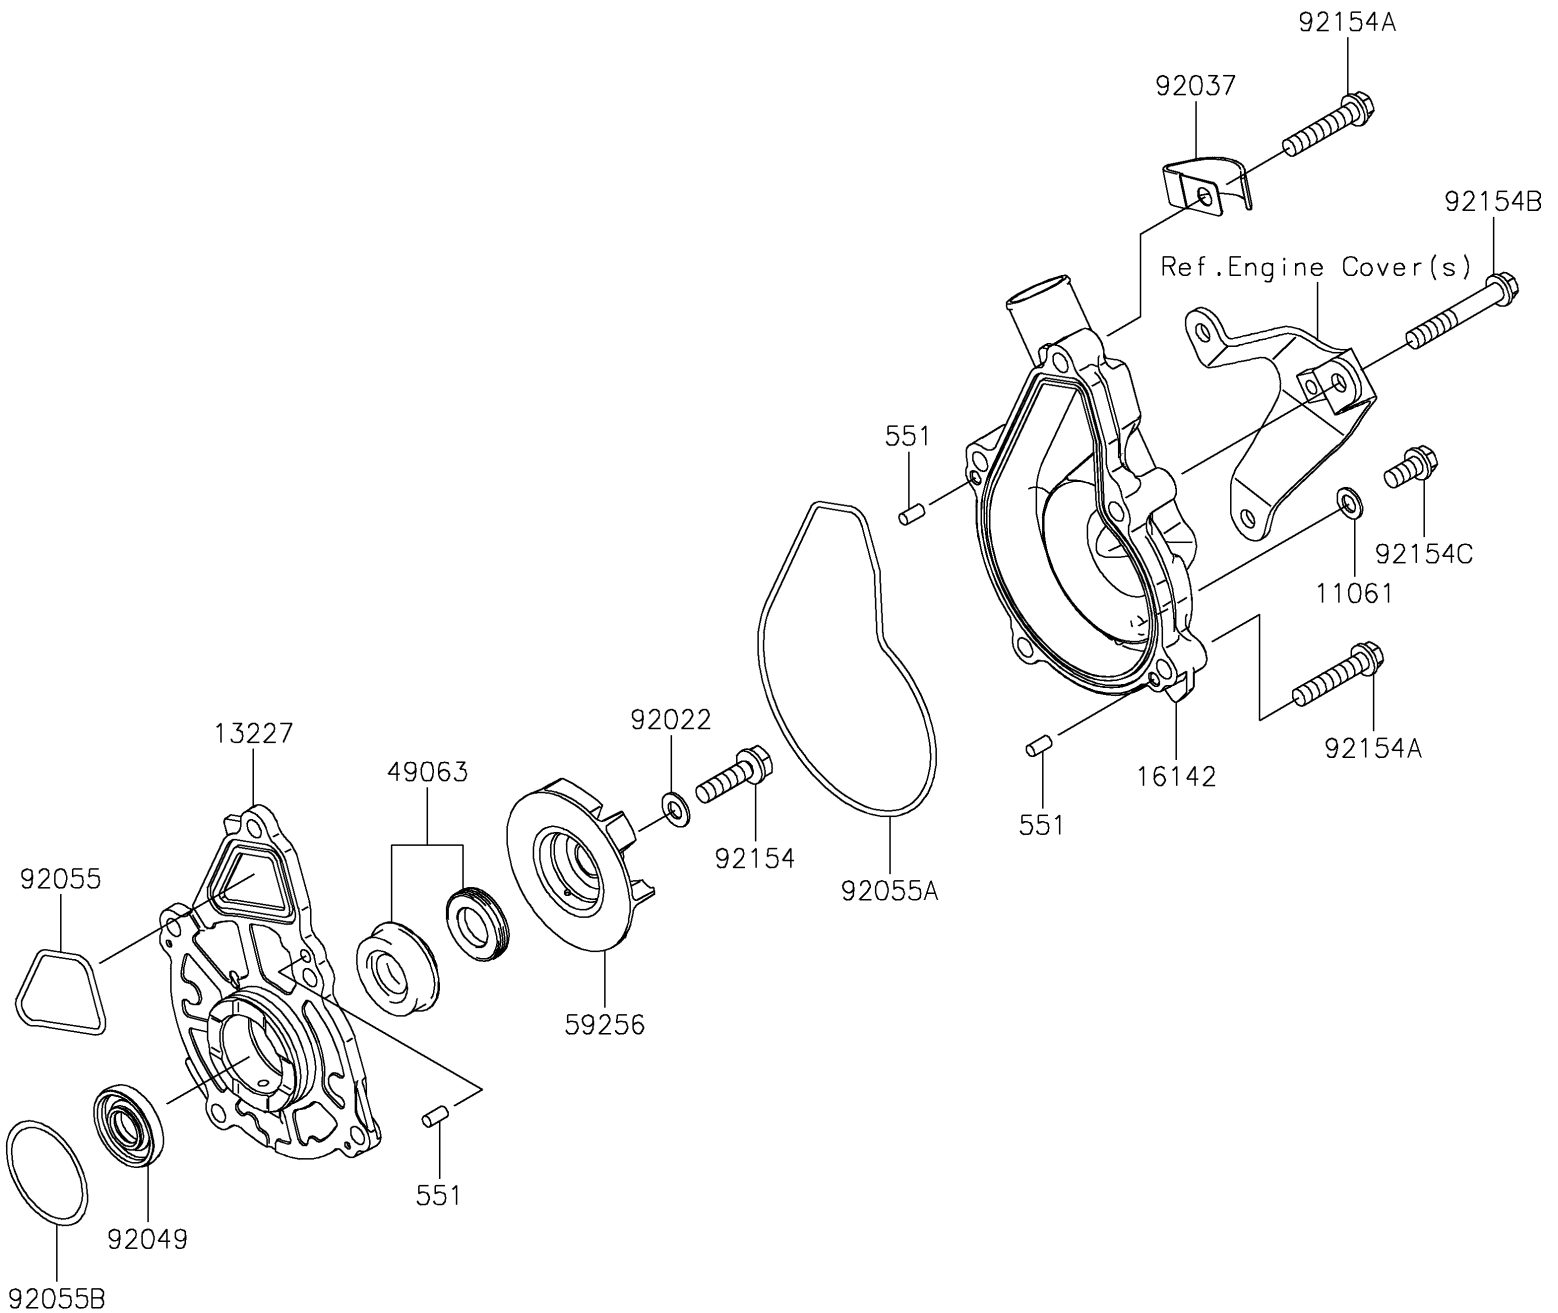

2023 Versys 650

PARTS DIAGRAM

Water Pump

E3031

2023 Versys 650

PARTS LIST

Water Pump

ITEM NAME	PART NUMBER	QUANTITY
GASKET (Ref # 11061)	11061-0107	1
HOUSING (Ref # 13227)	13227-0038	1
COVER-PUMP (Ref # 16142)	16142-0741	1
SEAL-MECHANICAL (Ref # 49063)	49063-1055	1
IMPELLER (Ref # 59256)	59256-0009	1
WASHER,6.1X12X1 (Ref # 92022)	92022-077	1
CLAMP (Ref # 92037)	92037-1680	1
SEAL-OIL,12X28.55X5 (Ref # 92049)	92049-0791	1
RING-O,CASE-HOUSING (Ref # 92055)	92055-0082	1
RING-O,HOUSING-PUMP COVER (Ref # 92055A)	92055-0083	1
RING-O,33.2MM (Ref # 92055B)	92055-1155	1
BOLT,FLANGED,6X22 (Ref # 92154)	92154-1069	1
BOLT,FLANGED,6X30 (Ref # 92154A)	92154-1773	2
BOLT,FLANGED,6X40 (Ref # 92154B)	92154-1774	3
BOLT,FLANGED,6X12 (Ref # 92154C)	92154-1777	1
PIN-DOWEL,4X8 (Ref # 551)	551A0408	3