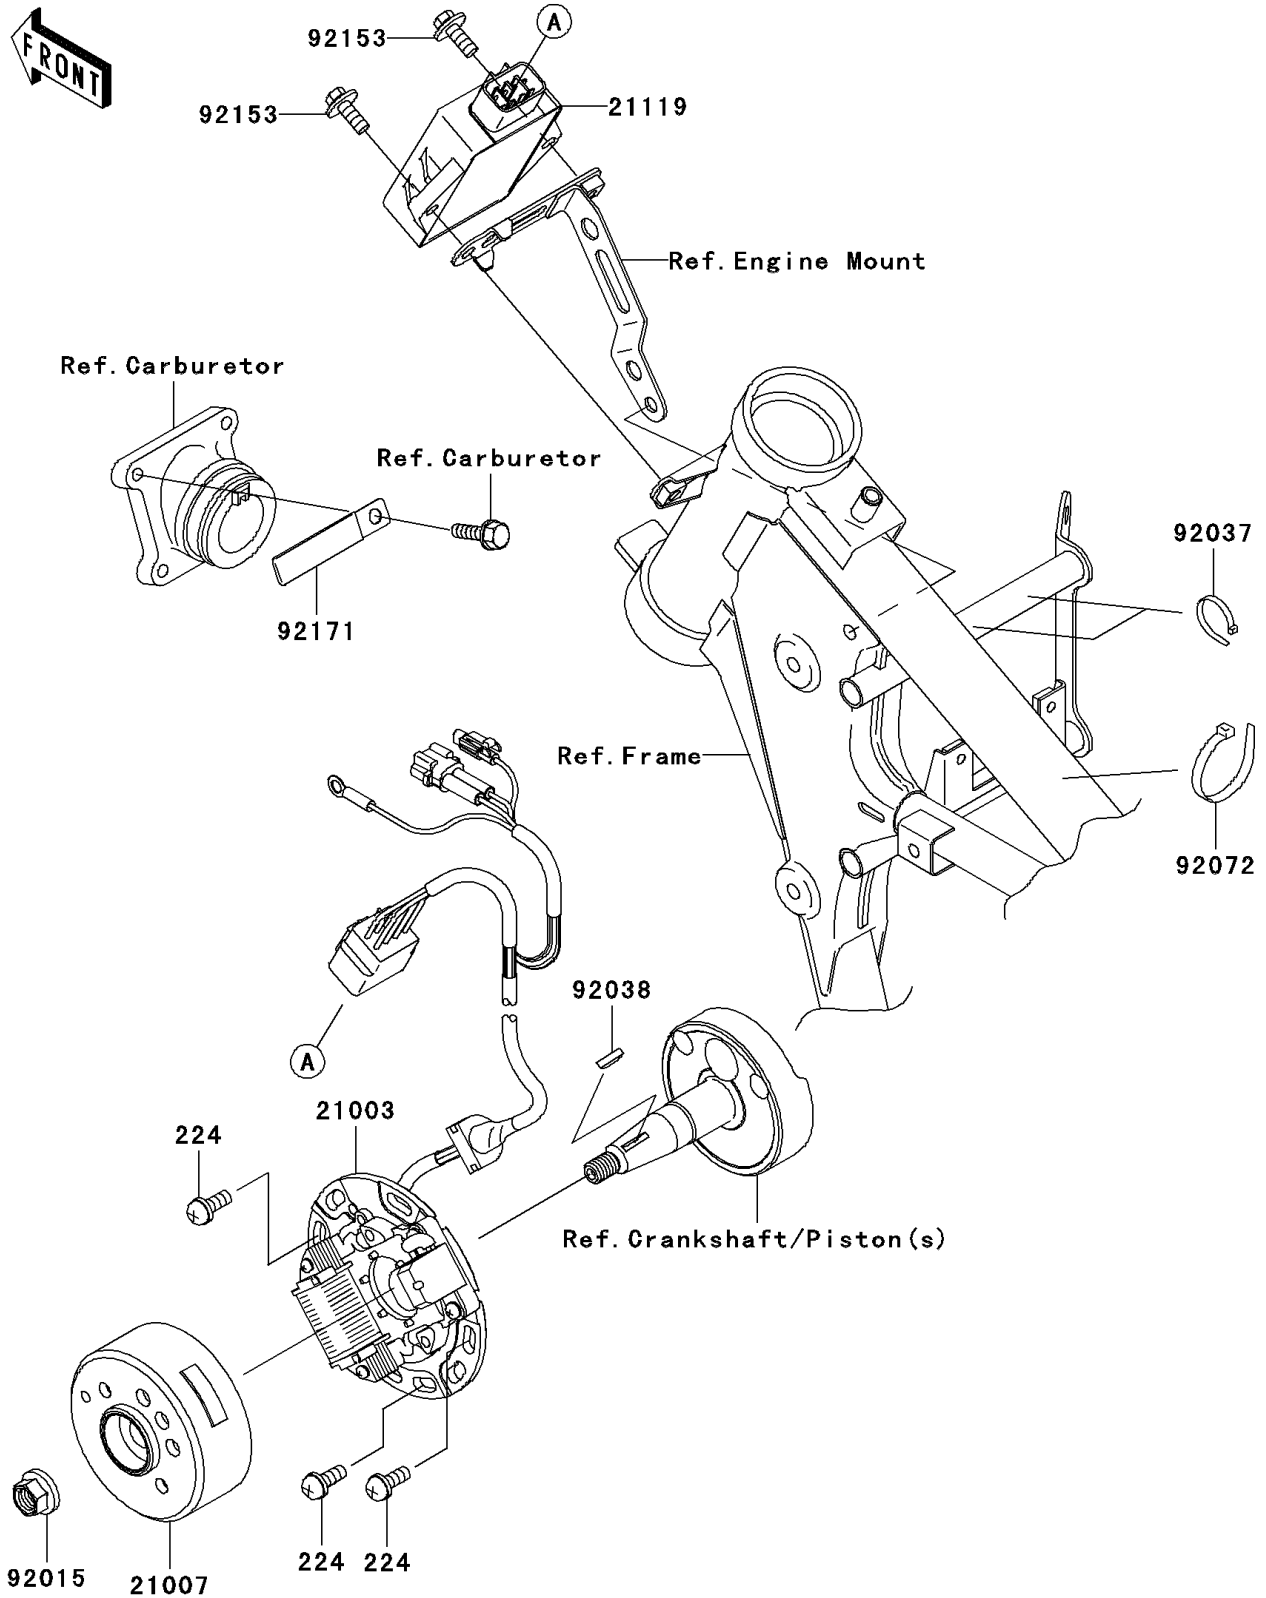

2006 KX65

PARTS DIAGRAM

Generator

E1810

2006 KX65

PARTS LIST

Generator

Kawasaki

Let the Good Times Roll®

ITEM NAME

PART NUMBER

QUANTITY
