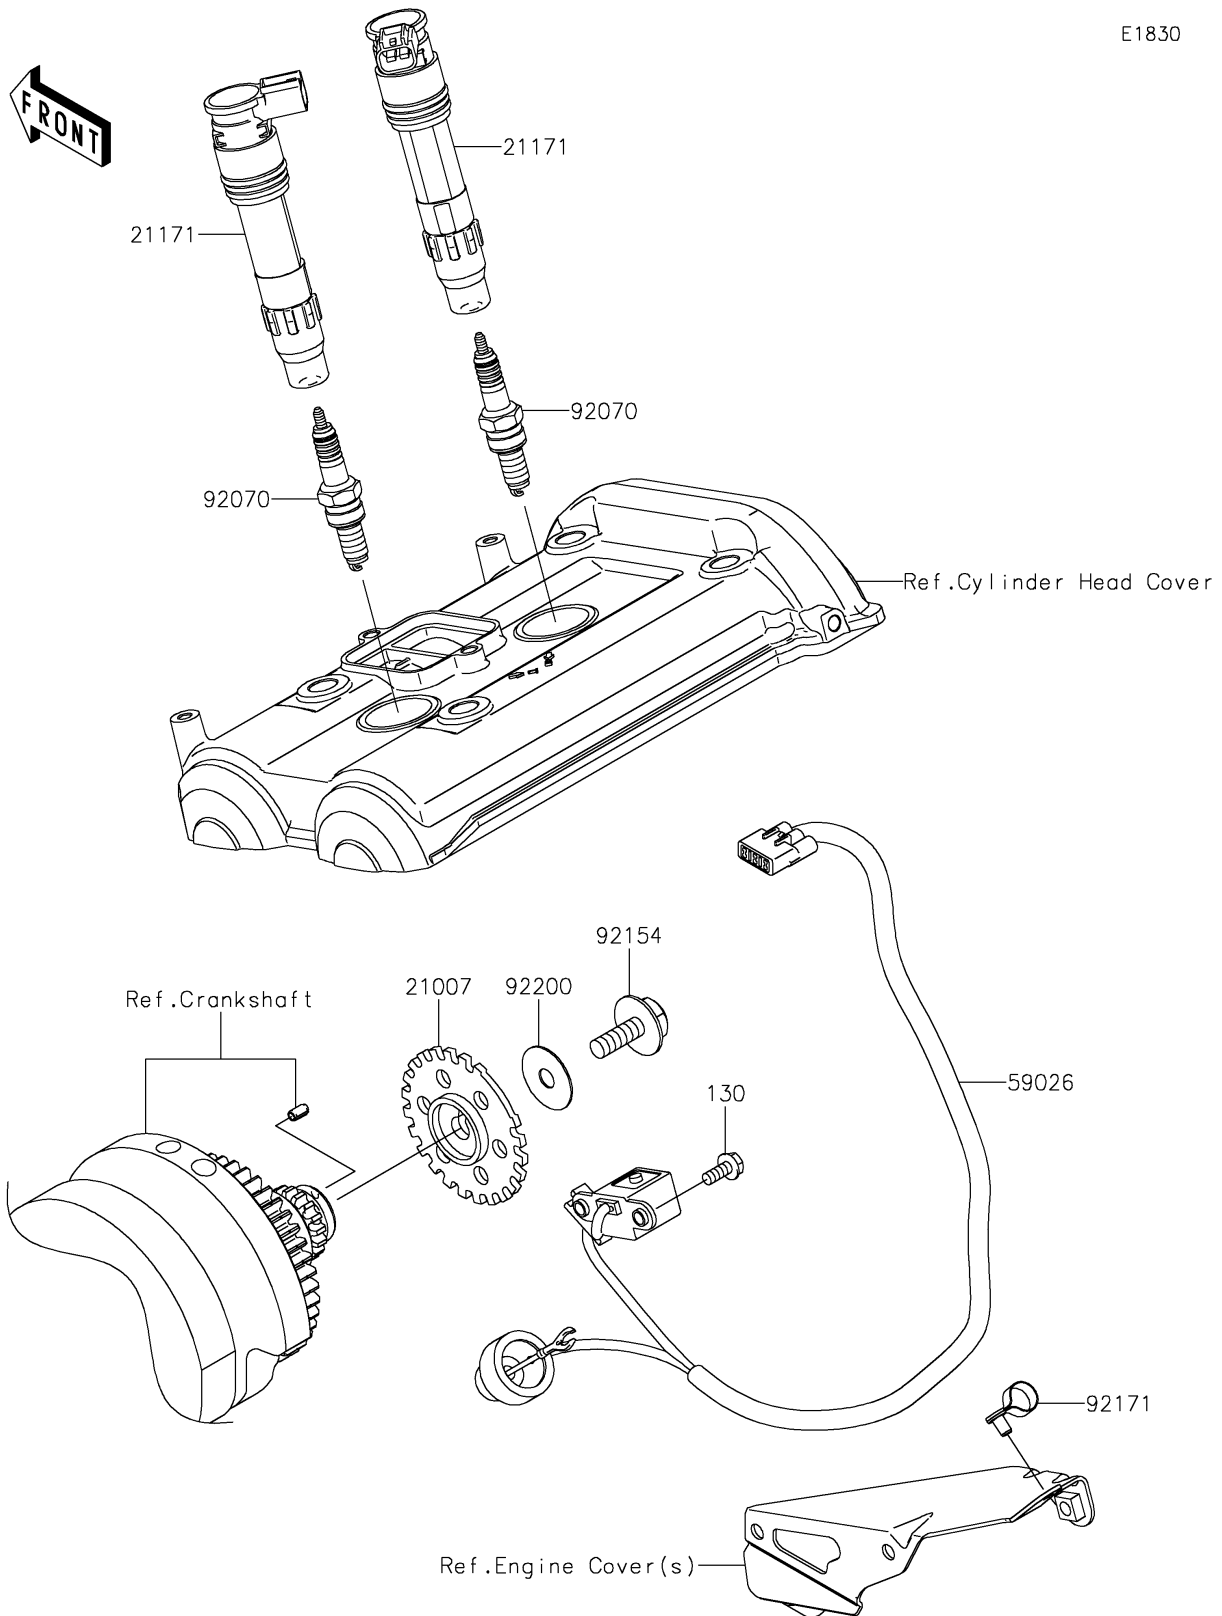

## PARTS DIAGRAM

### Ignition System

E1830

## PARTS LIST

### Ignition System

ITEM NAME	PART NUMBER	QUANTITY
ROTOR,PULSING (Ref # 21007)	21007-0053	1
COIL-ASSY-IGNITION (Ref # 21171)	21171-0033	2
COIL-PULSING (Ref # 59026)	59026-0018	1
PLUG-SPARK,CR9EIA(NGK) (Ref # 92070)	92070-0014	2
BOLT,FLANGED,8X23 (Ref # 92154)	92154-0187	1
CLAMP,SPEED (Ref # 92171)	92171-0836	1
WASHER,8.5X28X0.8 (Ref # 92200)	92200-0274	1
BOLT-FLANGED,5X12 (Ref # 130)	130BA0512	2