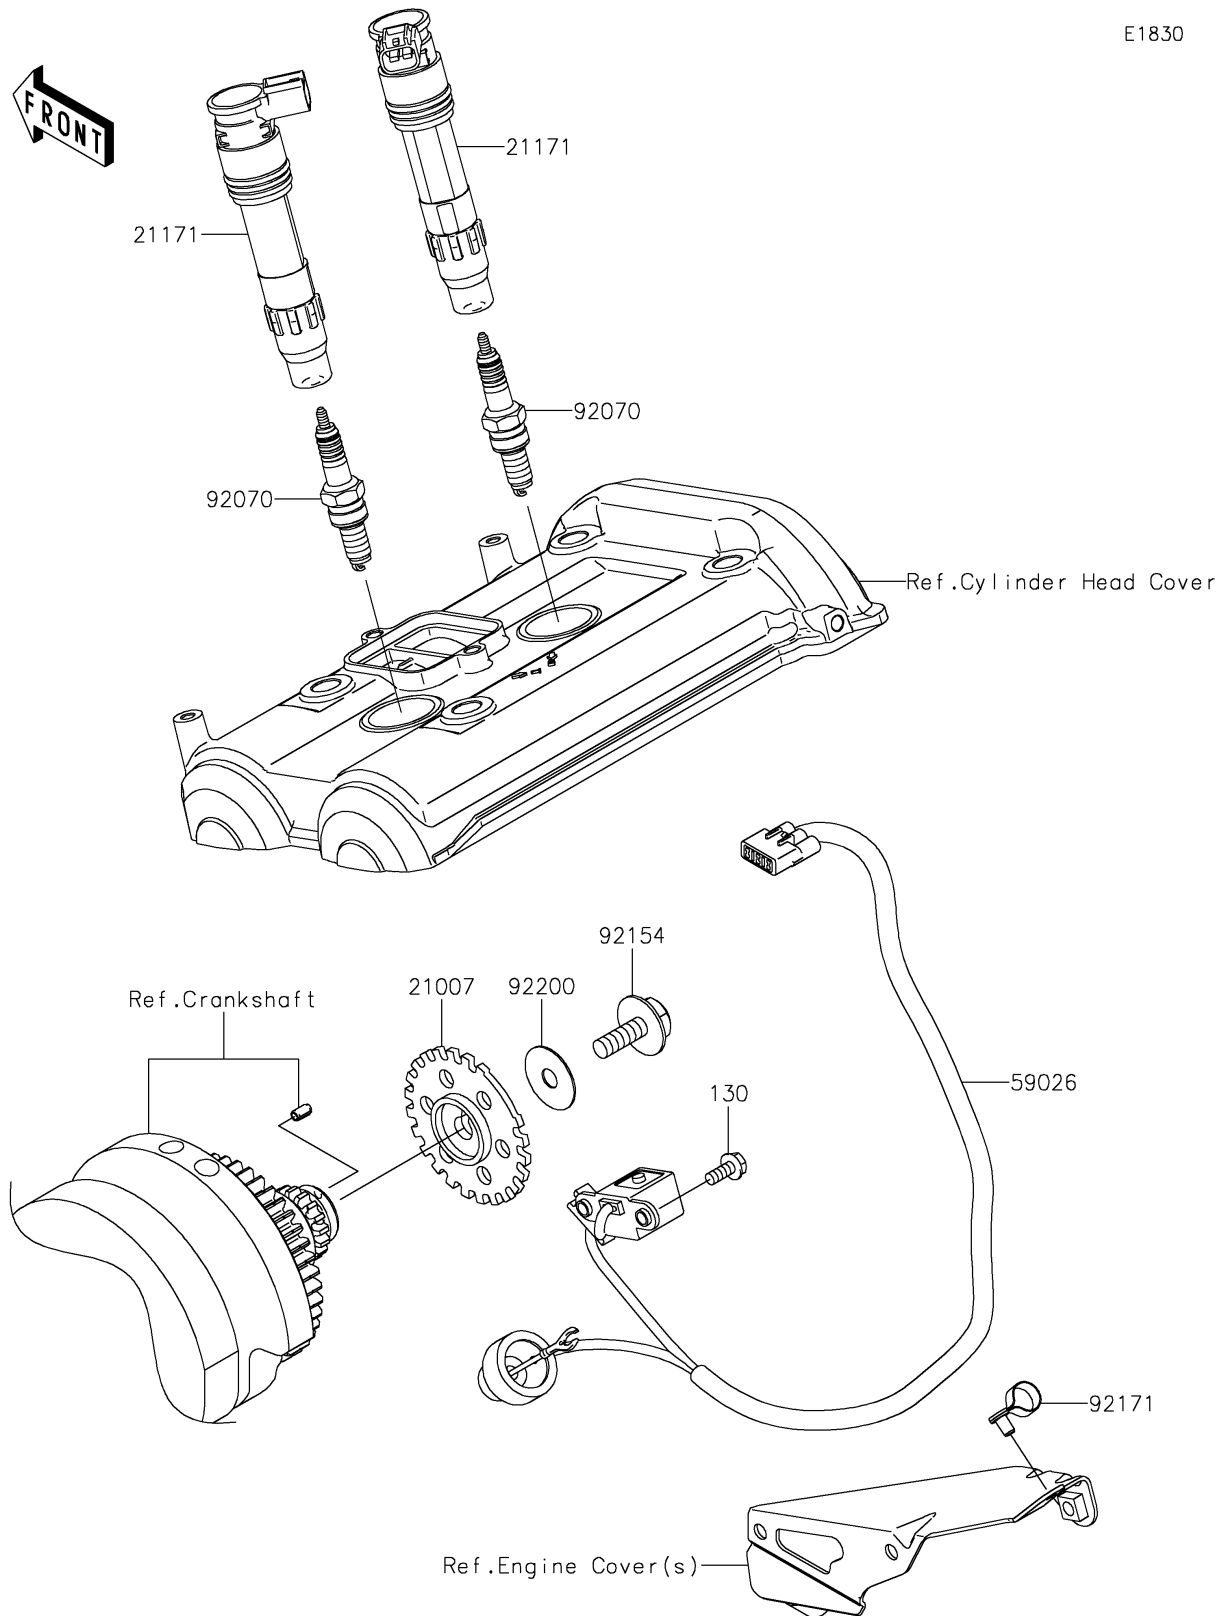

## PARTS DIAGRAM

### Ignition System

E1830

## PARTS LIST

### Ignition System

ITEM NAME	PART NUMBER	QUANTITY
ROTOR,PULSING (Ref # 21007)	21007-0053	1
COIL-ASSY-IGNITION (Ref # 21171)	21171-0033	2
COIL-PULSING (Ref # 59026)	59026-0018	1
PLUG-SPARK,CR9EIA(NGK) (Ref # 92070)	92070-0014	2
BOLT,FLANGED,8X23 (Ref # 92154)	92154-0187	1
CLAMP,SPEED (Ref # 92171)	92171-0836	1
WASHER,8.5X28X0.8 (Ref # 92200)	92200-0274	1
BOLT-FLANGED,5X12 (Ref # 130)	130BA0512	2