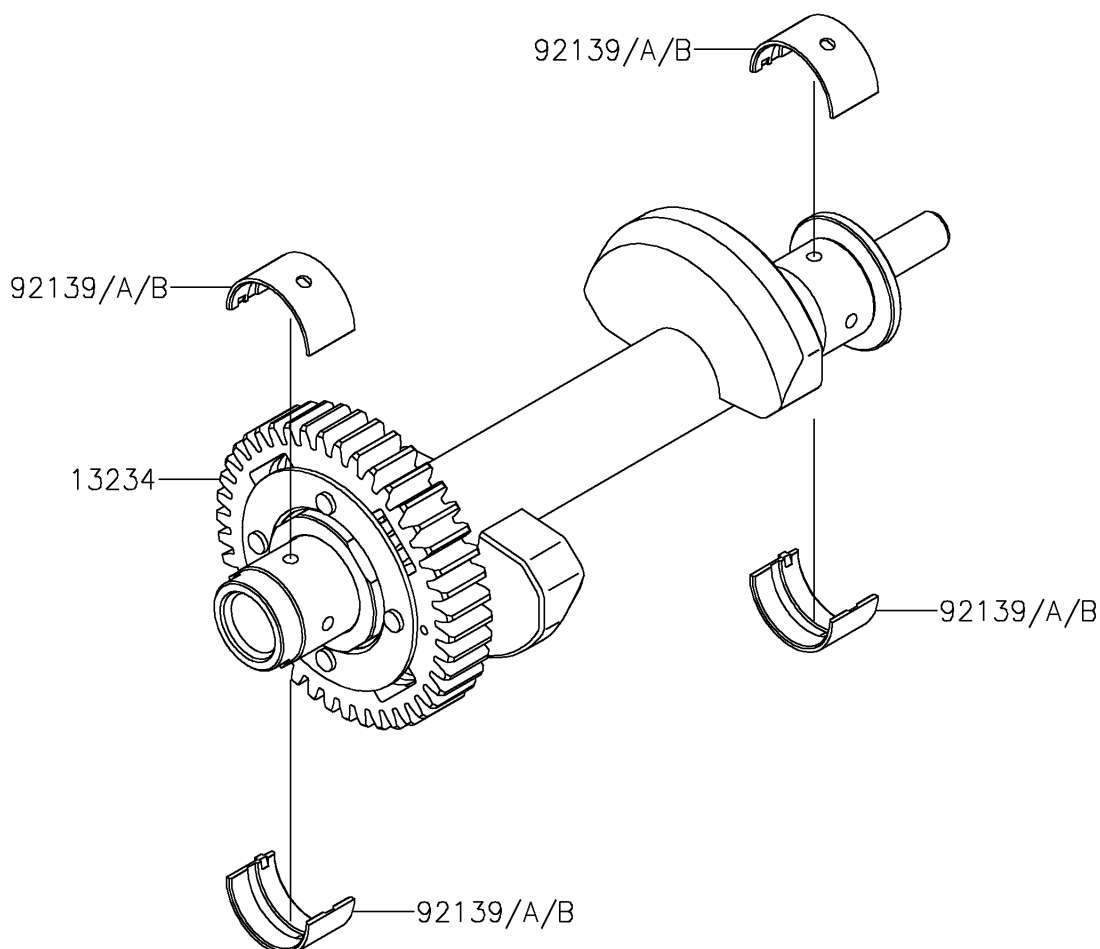

2022 VERSYS® 650

PARTS DIAGRAM

Balancer

E1323

2022 VERSYS® 650

PARTS LIST

Balancer

ITEM NAME	PART NUMBER	QUANTITY
SHAFT-COMP,BALANCER (Ref # 13234)	13234-0602	1
BUSHING,BALANCER,BLUE (Ref # 92139)	92139-0117	4
BUSHING,BALANCER,BLACK (Ref # 92139A)	92139-0118	AR
BUSHING,BALANCER,BROWN (Ref # 92139B)	92139-0119	AR