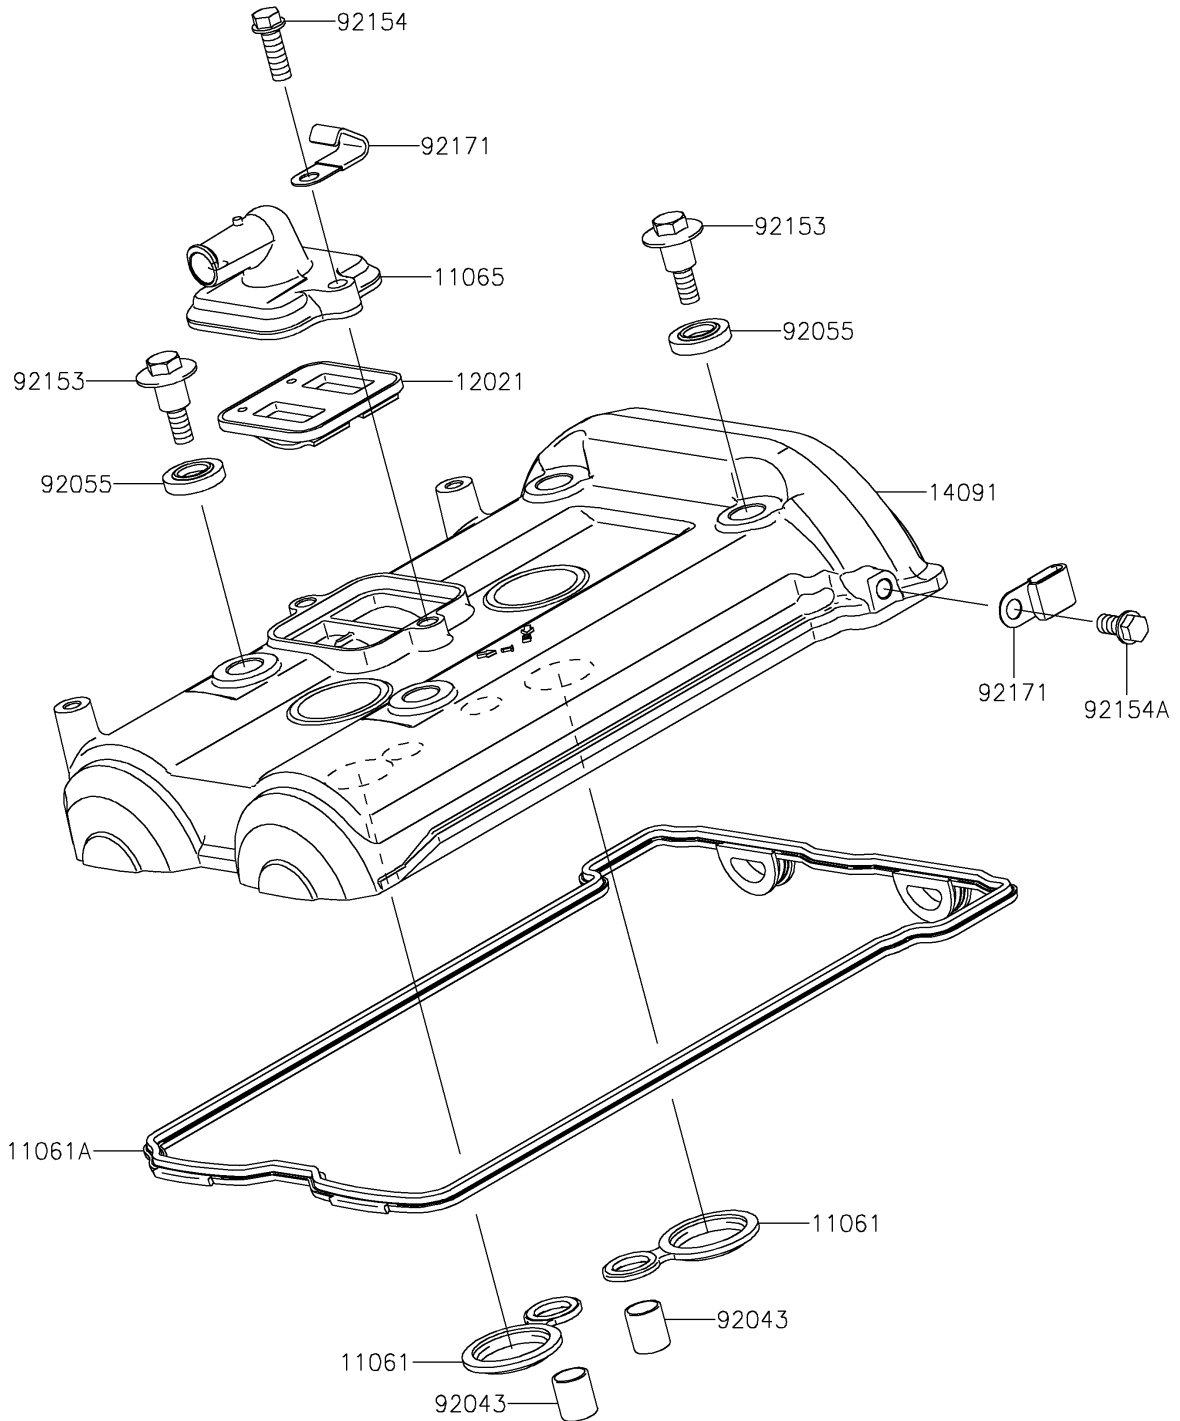

2024 Versys 650

PARTS DIAGRAM

Cylinder Head Cover

E1112

2024 Versys 650

PARTS LIST

Cylinder Head Cover

ITEM NAME	PART NUMBER	QUANTITY
-----------	-------------	----------