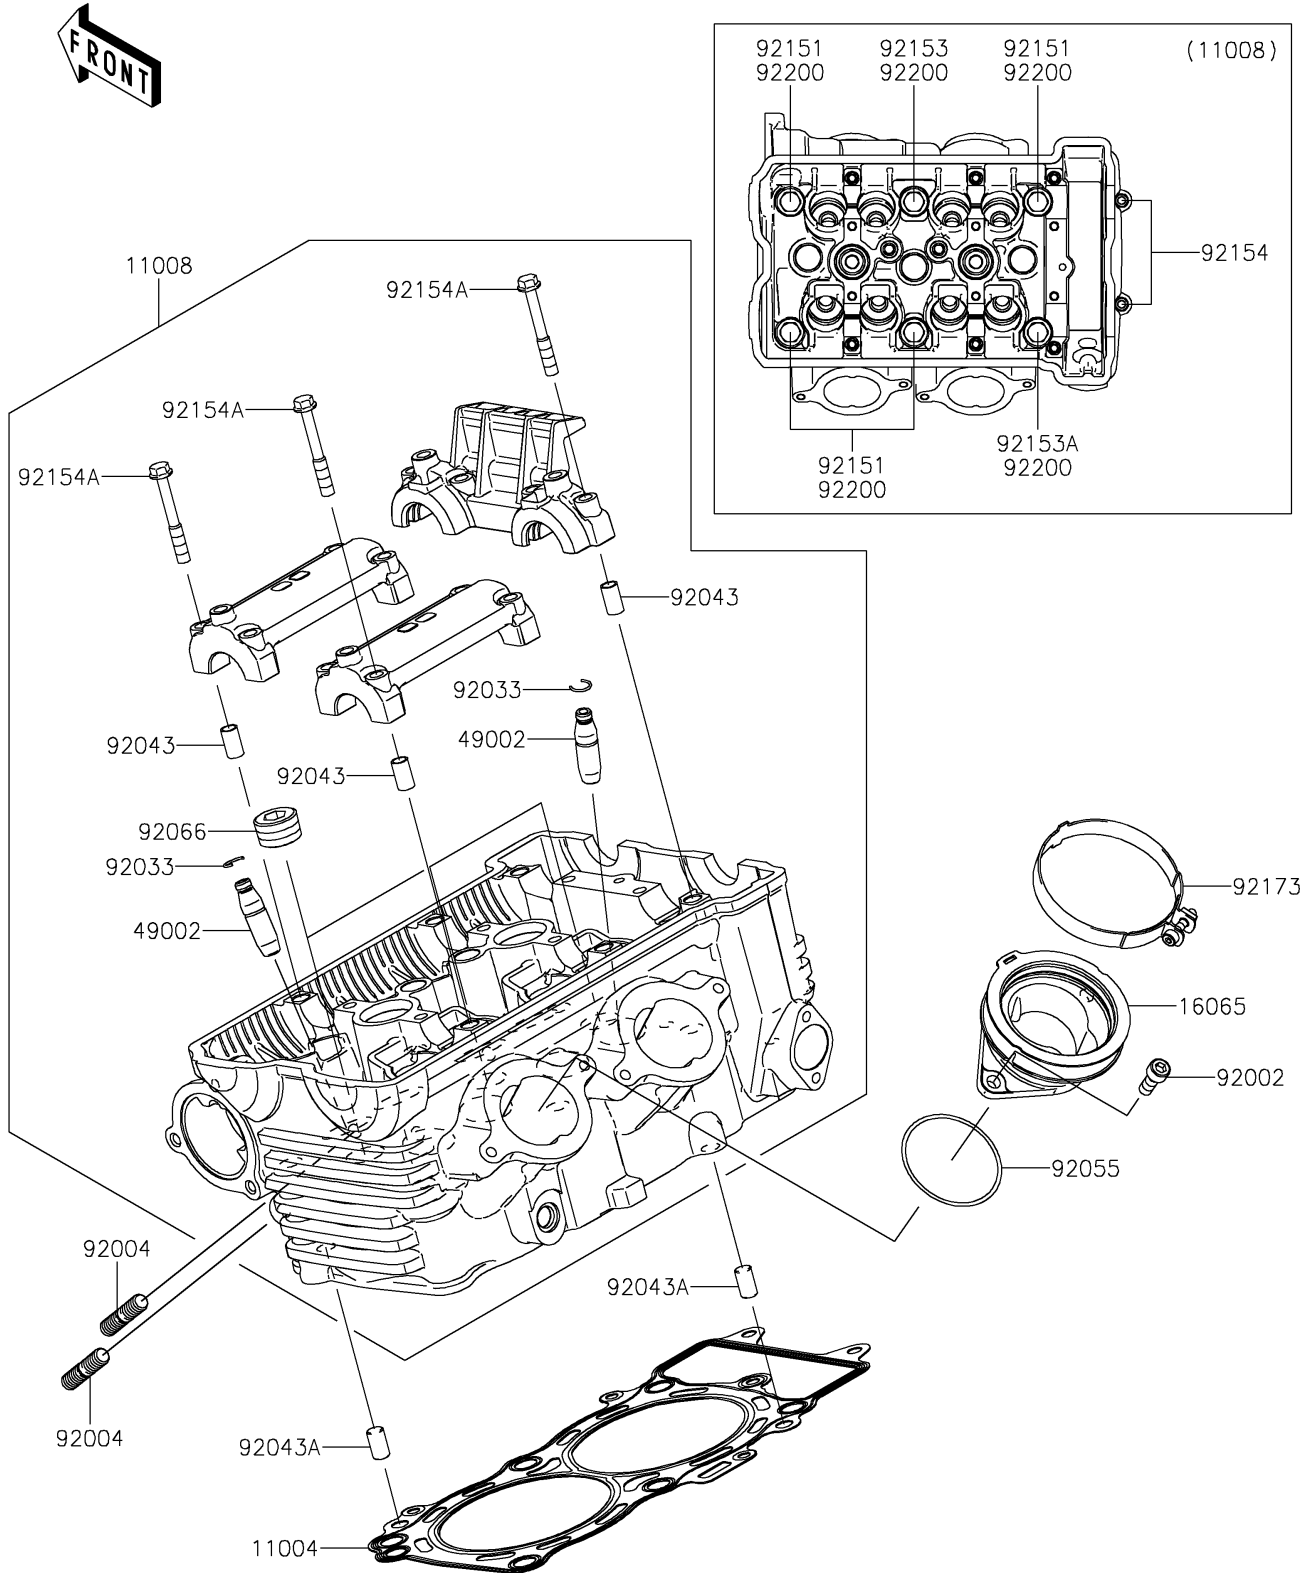

2024 Versys 650

PARTS DIAGRAM

Cylinder Head

E1111

2024 Versys 650

PARTS LIST

Cylinder Head

ITEM NAME

PART NUMBER

QUANTITY
