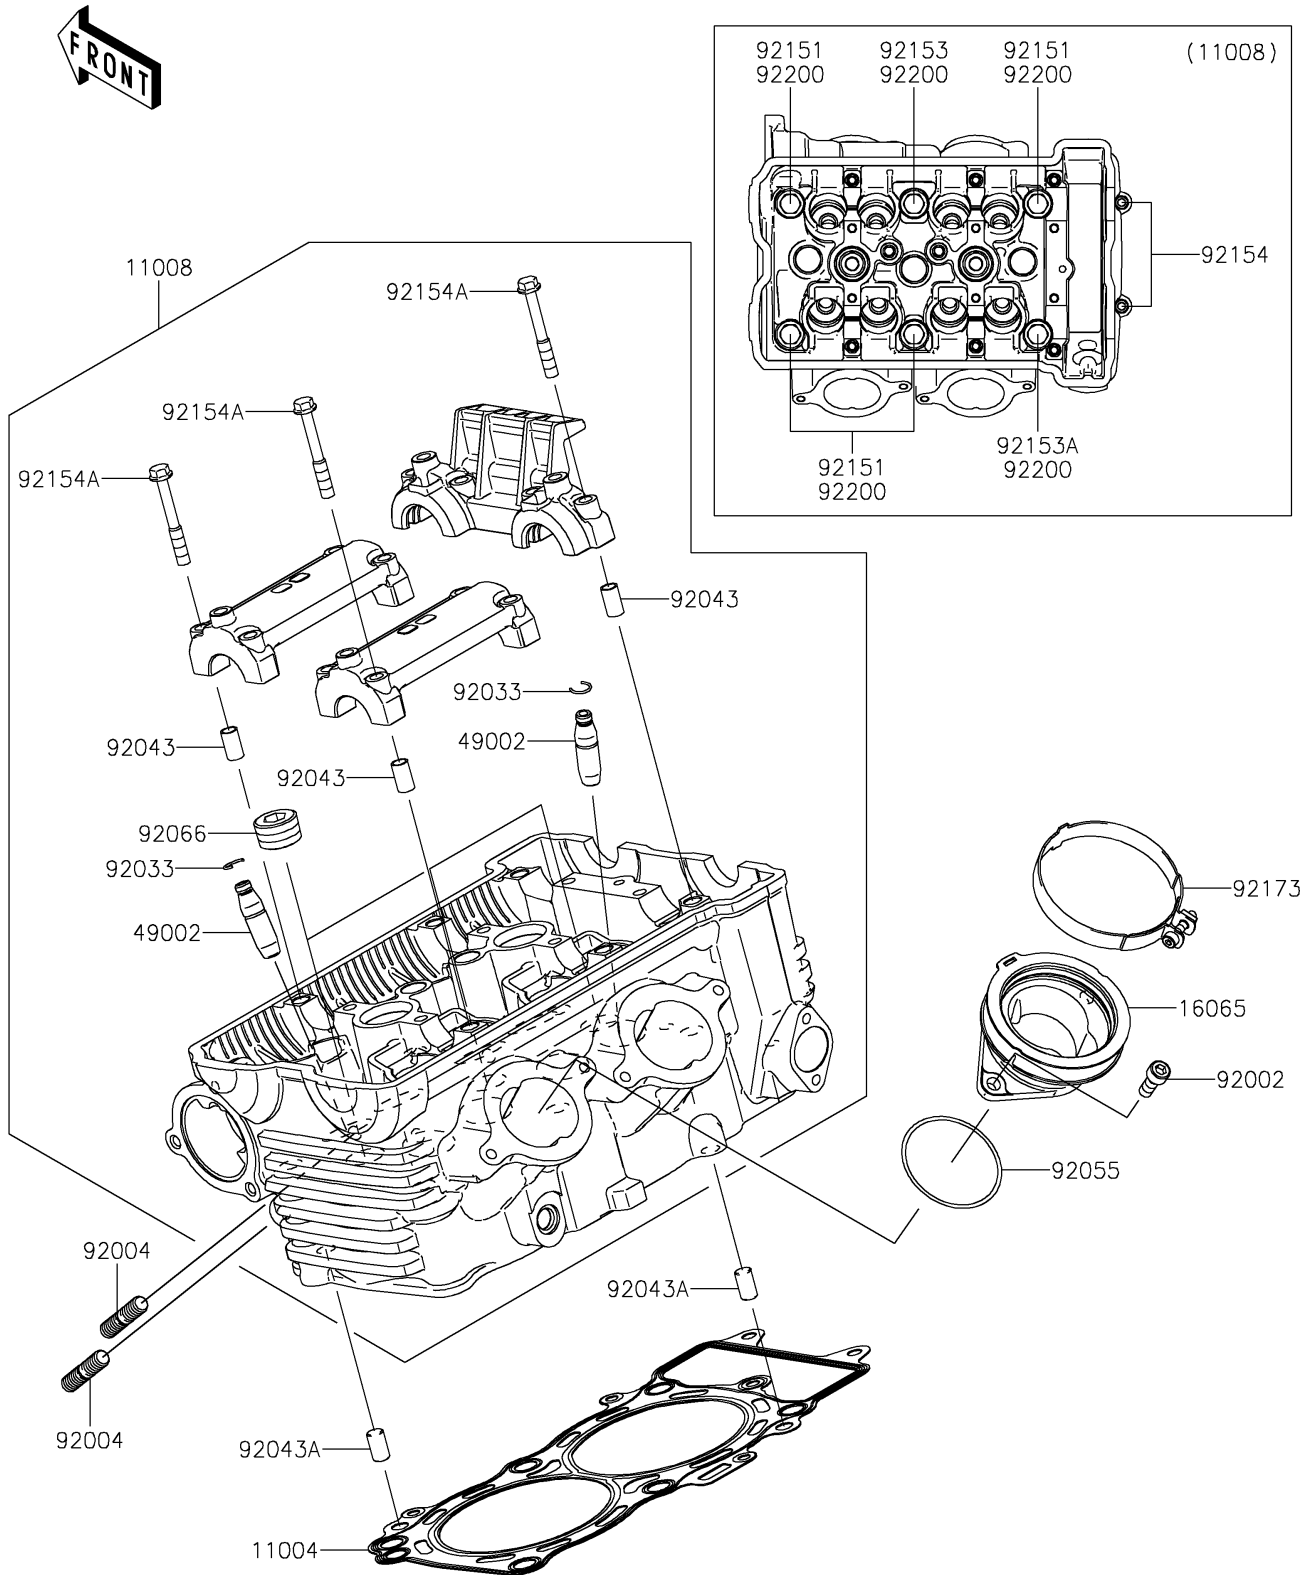

2022 VERSYS® 650

PARTS DIAGRAM

Cylinder Head

E1111

2022 VERSYS® 650

PARTS LIST

Cylinder Head

ITEM NAME	PART NUMBER	QUANTITY
GASKET-HEAD (Ref # 11004)	11004-0064	1
HEAD-COMP-CYLINDER (Ref # 11008)	11008-0984	1
HOLDER,THROTTLE BODY (Ref # 16065)	16065-0024	2
GUIDE-VALVE (Ref # 49002)	49002-1116	8
BOLT,6X16 (Ref # 92002)	92002-1143	4
STUD,8X22 (Ref # 92004)	92004-0025	4
RING-SNAP (Ref # 92033)	92033-1247	8
PIN,6.2X8X14 (Ref # 92043)	92043-1263	6
PIN,8X14 (Ref # 92043A)	92043-1567	2
RING-O,47X1.9 (Ref # 92055)	92055-1600	2
PLUG,PT1/2X12.5 (Ref # 92066)	92066-0002	3
BOLT,10X158 (Ref # 92151)	92151-1152	4
BOLT,FLANGED-SMALL,10X176 (Ref # 92153)	92153-0972	1
BOLT,FLANGED-SMALL,10X80 (Ref # 92153A)	92153-1321	1
BOLT,SOCKET,6X30 (Ref # 92154)	92154-0116	2
BOLT,FLANGED,6X45 (Ref # 92154A)	92154-3737	12
CLAMP (Ref # 92173)	92173-0239	2
WASHER,10.5X19X2.3 (Ref # 92200)	92200-0363	6