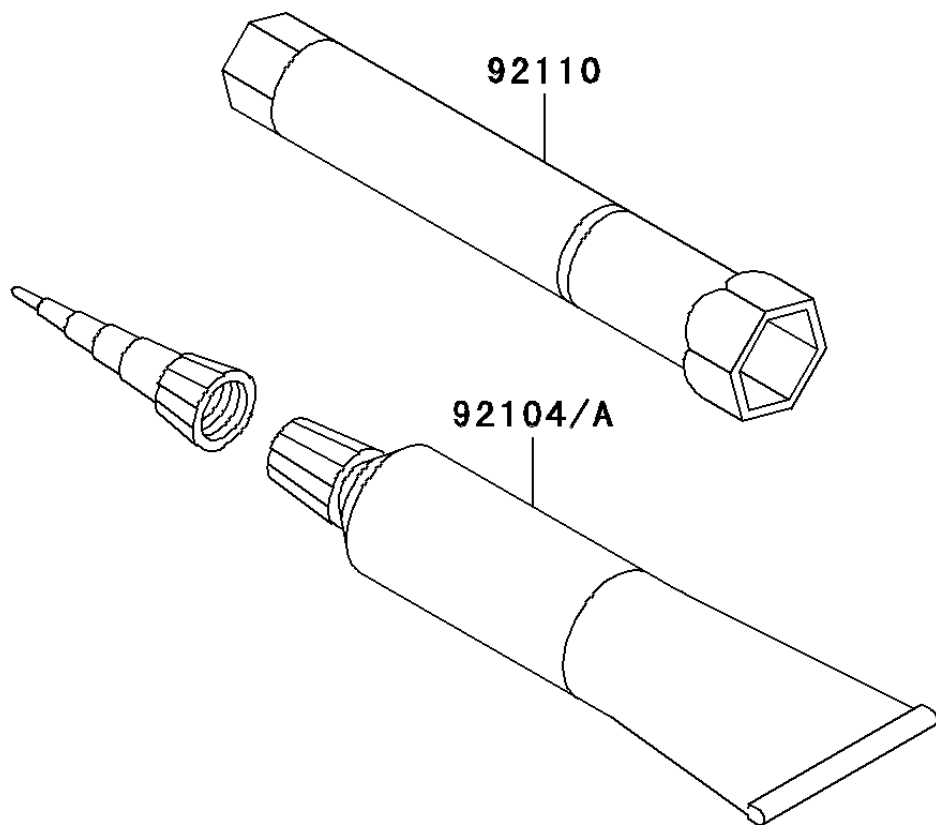

2008 KLX[®]140L

PARTS DIAGRAM

Owner's Tools

F2810

2008 KLX[®]140L

PARTS LIST

Owner's Tools

ITEM NAME

PART NUMBER

QUANTITY
