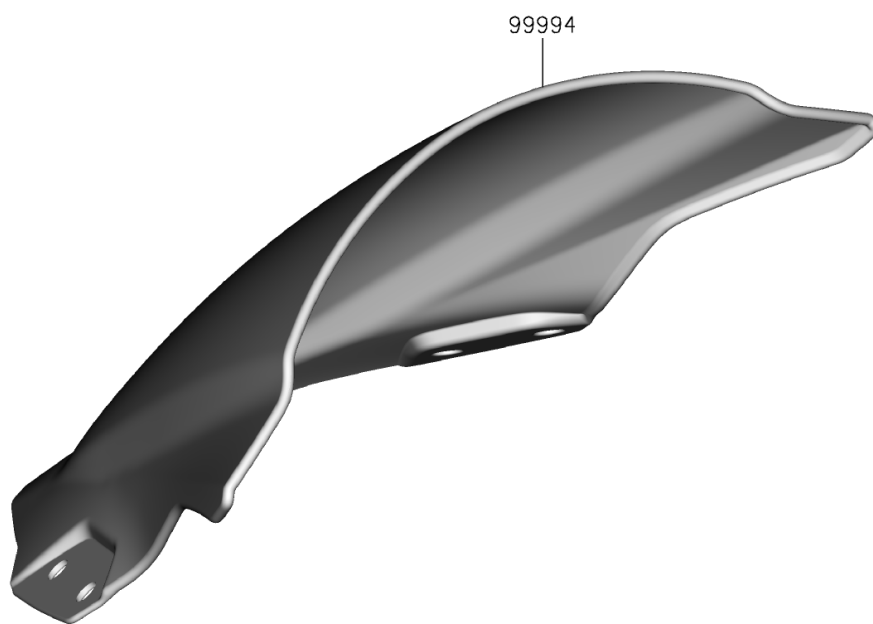

2024 NINJA® e-1 ABS

PARTS DIAGRAM

Accessory(Windshield)

Kawasaki

Let the Good Times Roll®

F2910

WD

2024 NINJA® e-1 ABS