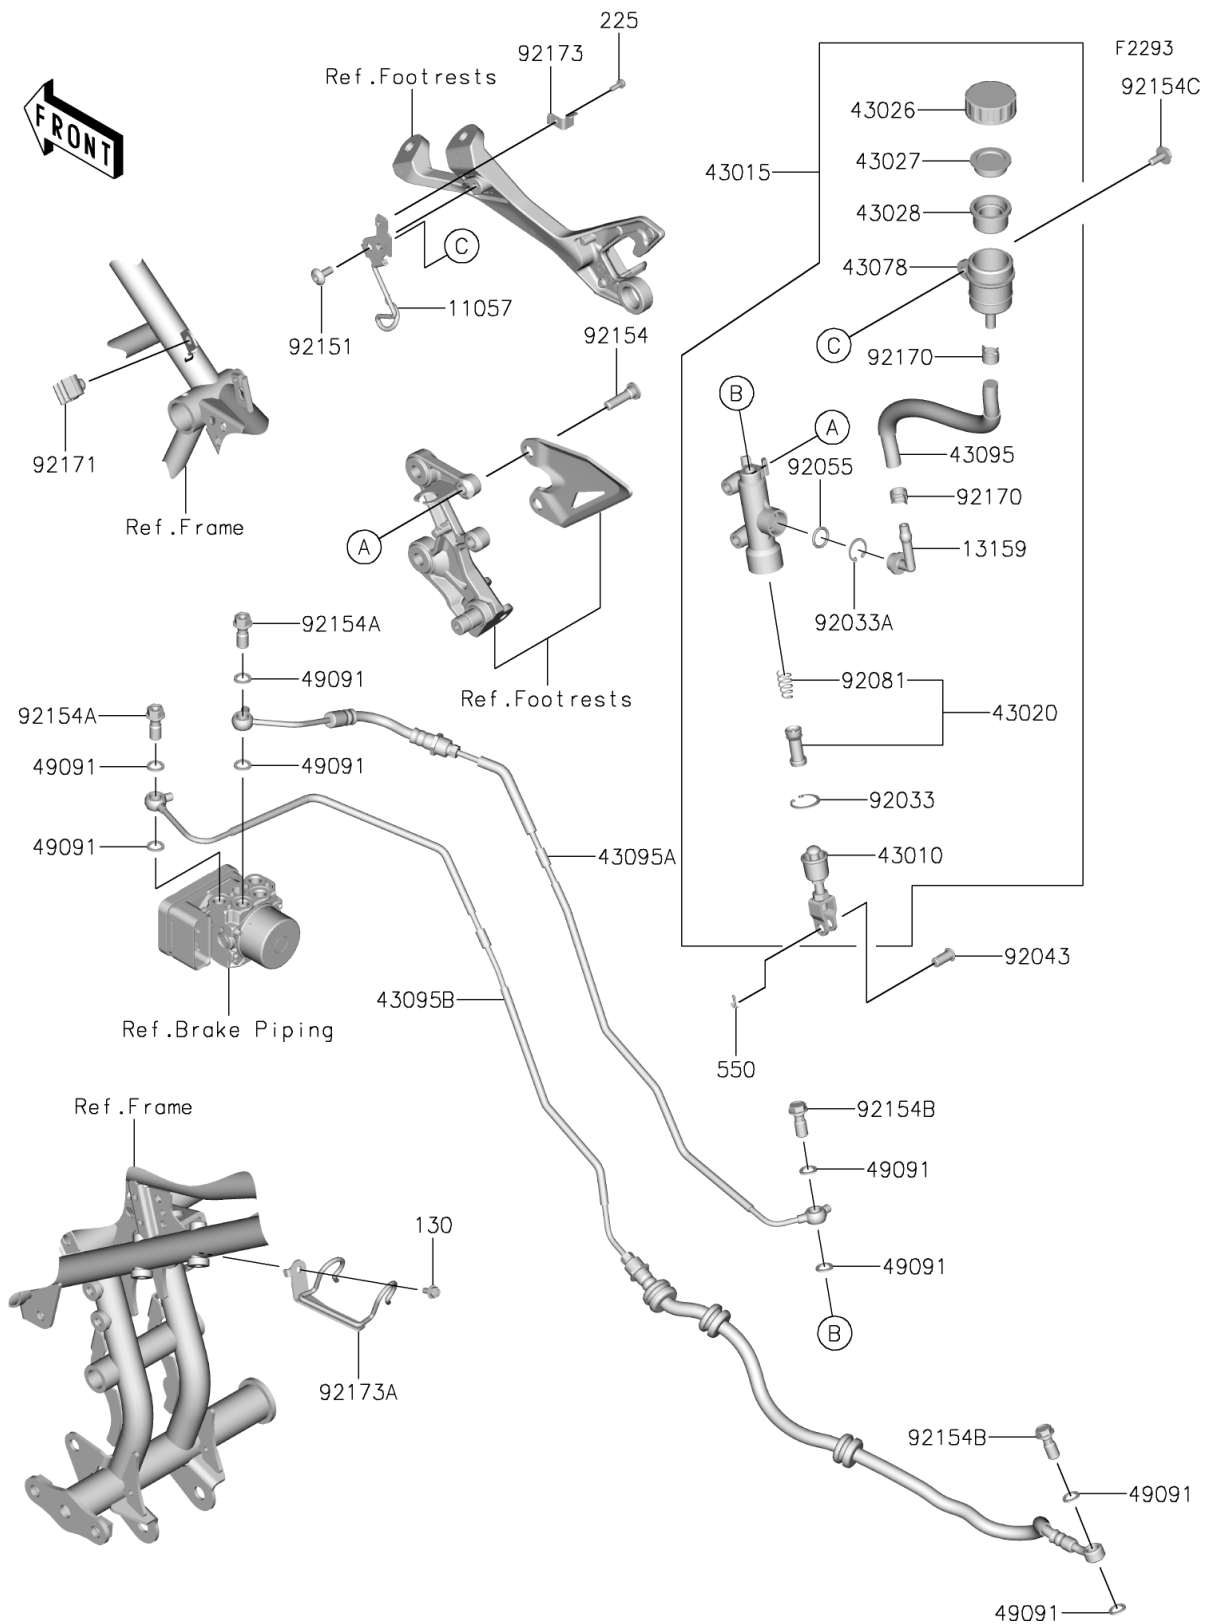

2024 NINJA® e-1 ABS

PARTS DIAGRAM

Rear Master Cylinder

2024 NINJA[®] e-1 ABS

PARTS LIST

Rear Master Cylinder

ITEM NAME

PART NUMBER

QUANTITY
