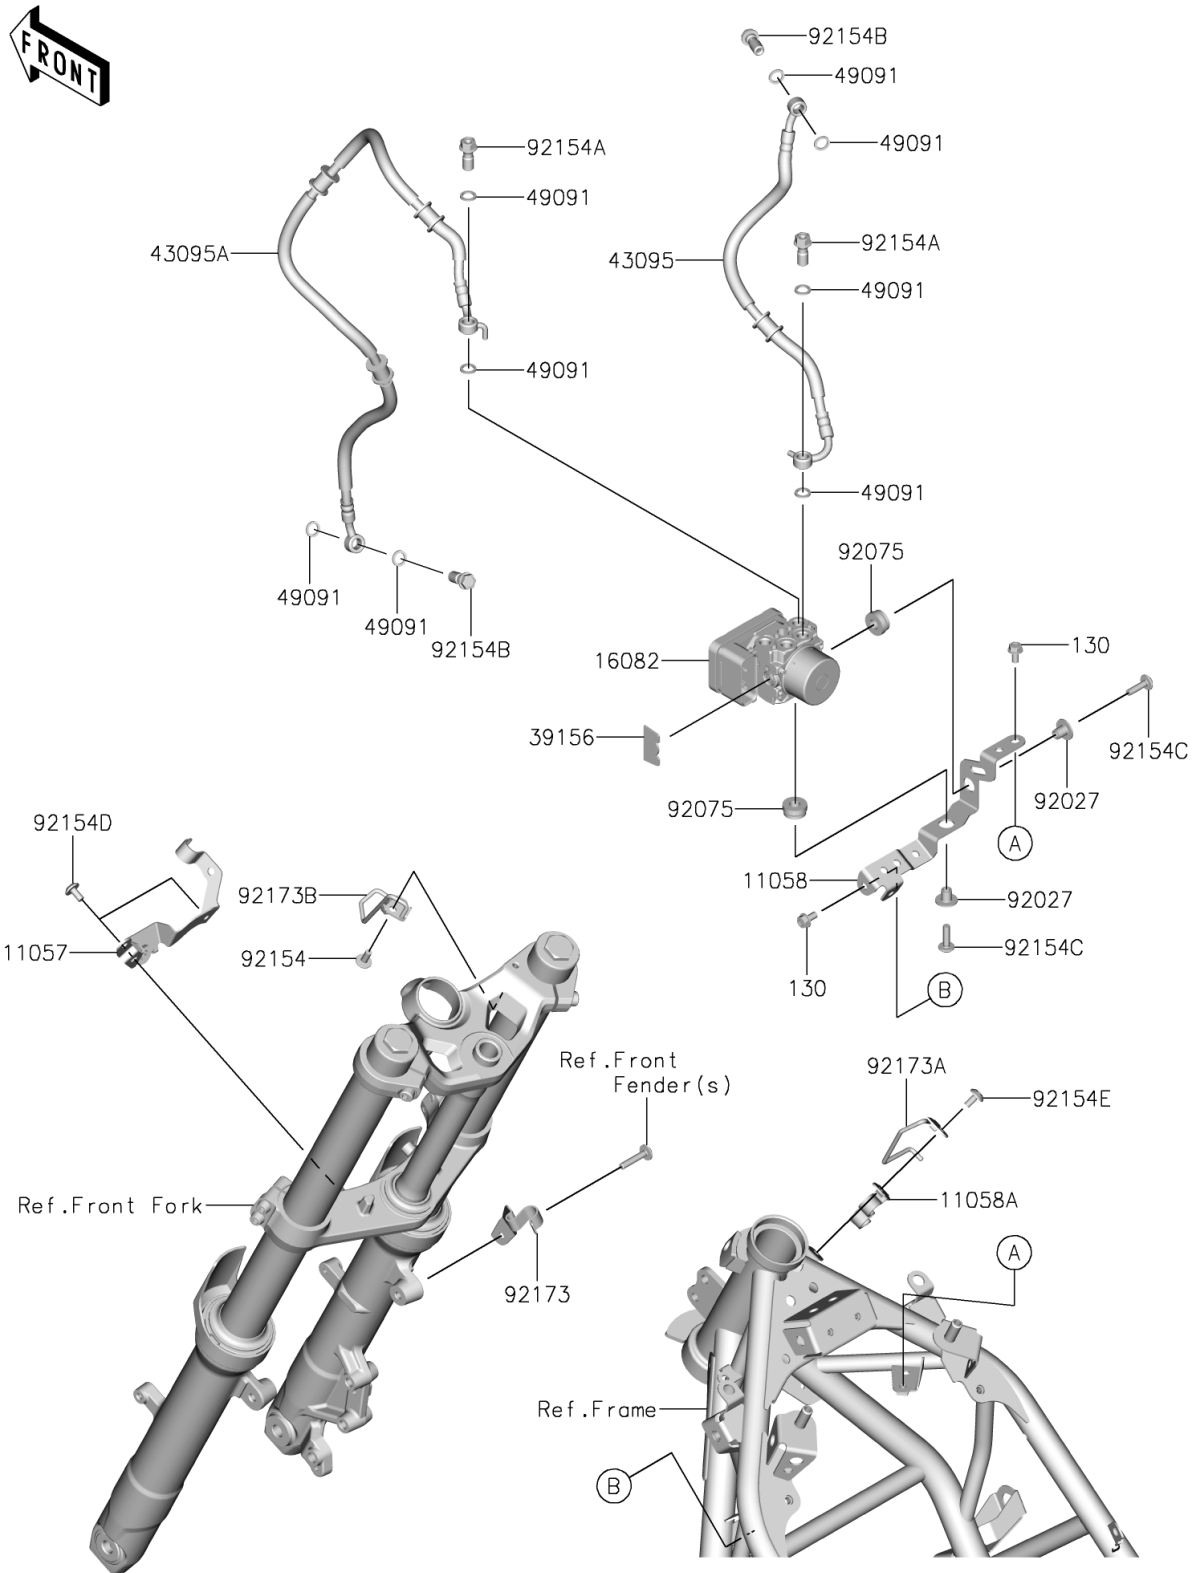

2024 NINJA® e-1 ABS

PARTS DIAGRAM

Brake Piping

F2262

2024 NINJA® e-1 ABS

PARTS LIST

Brake Piping

ITEM NAME

PART NUMBER

QUANTITY
