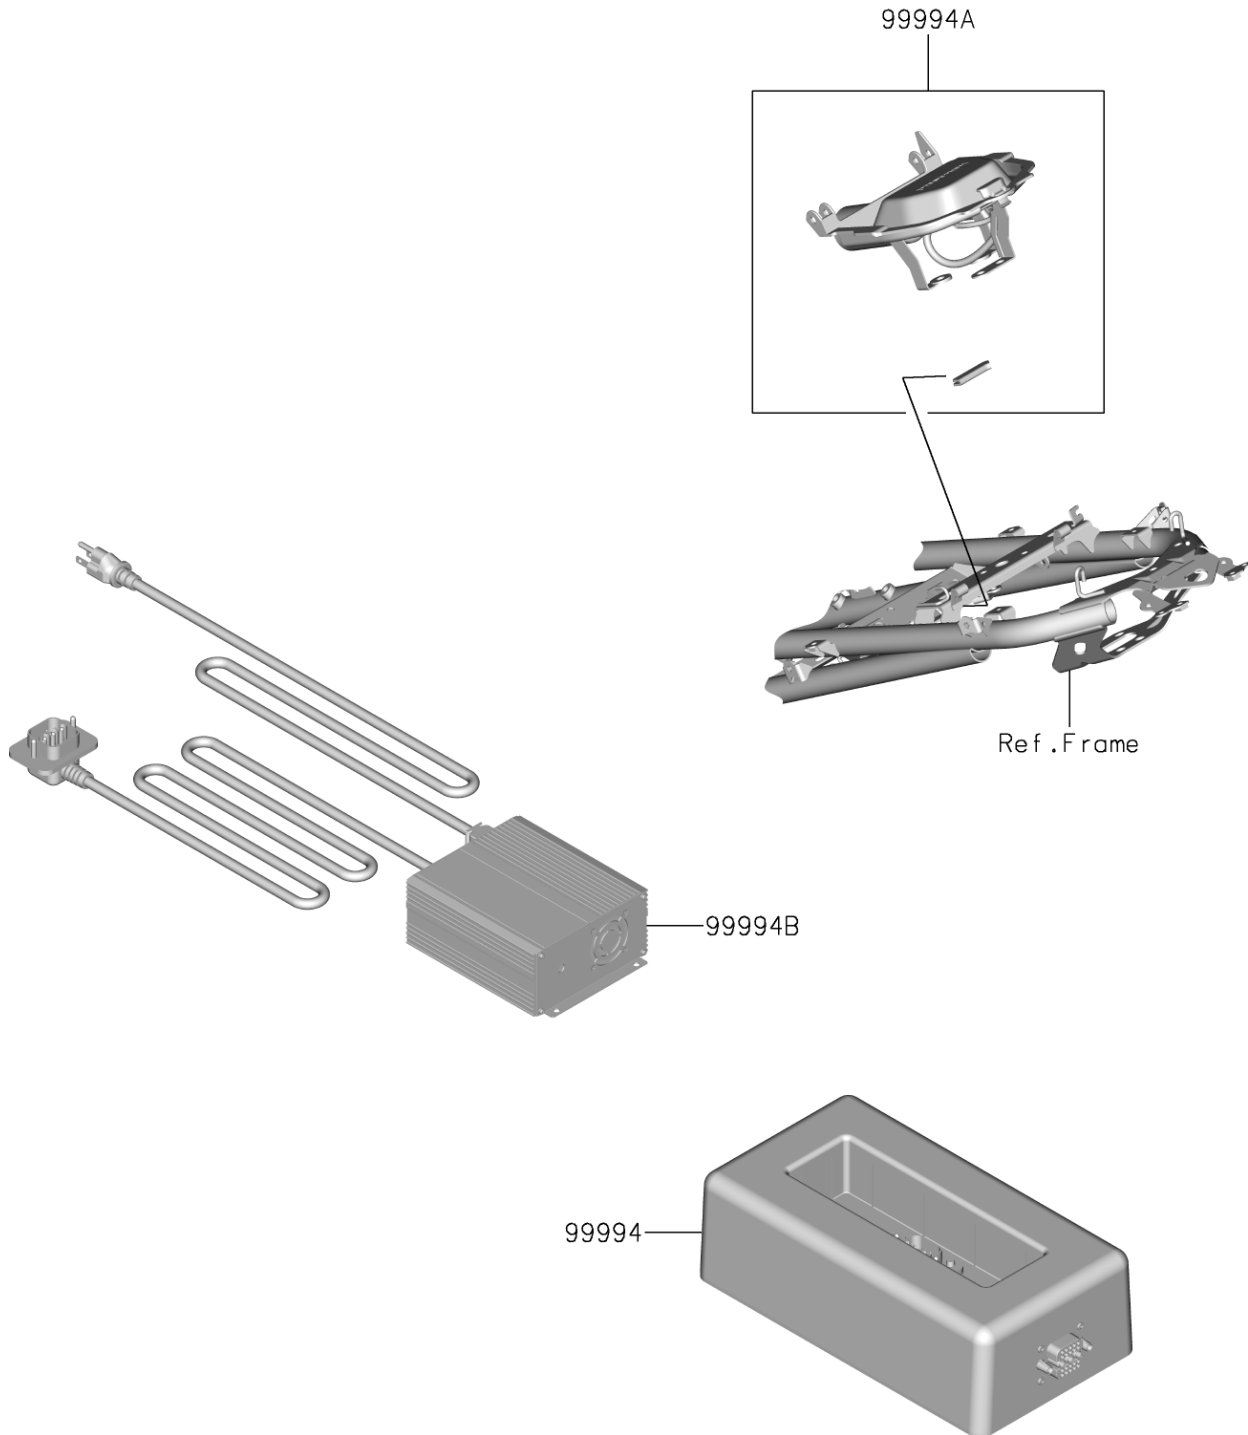

2024 Z e-1 ABS

PARTS DIAGRAM

Accessory(Battery Charger)

F2910D

2024 Z e-1 ABS

PARTS LIST

Accessory(Battery Charger)

ITEM NAME

PART NUMBER

QUANTITY
