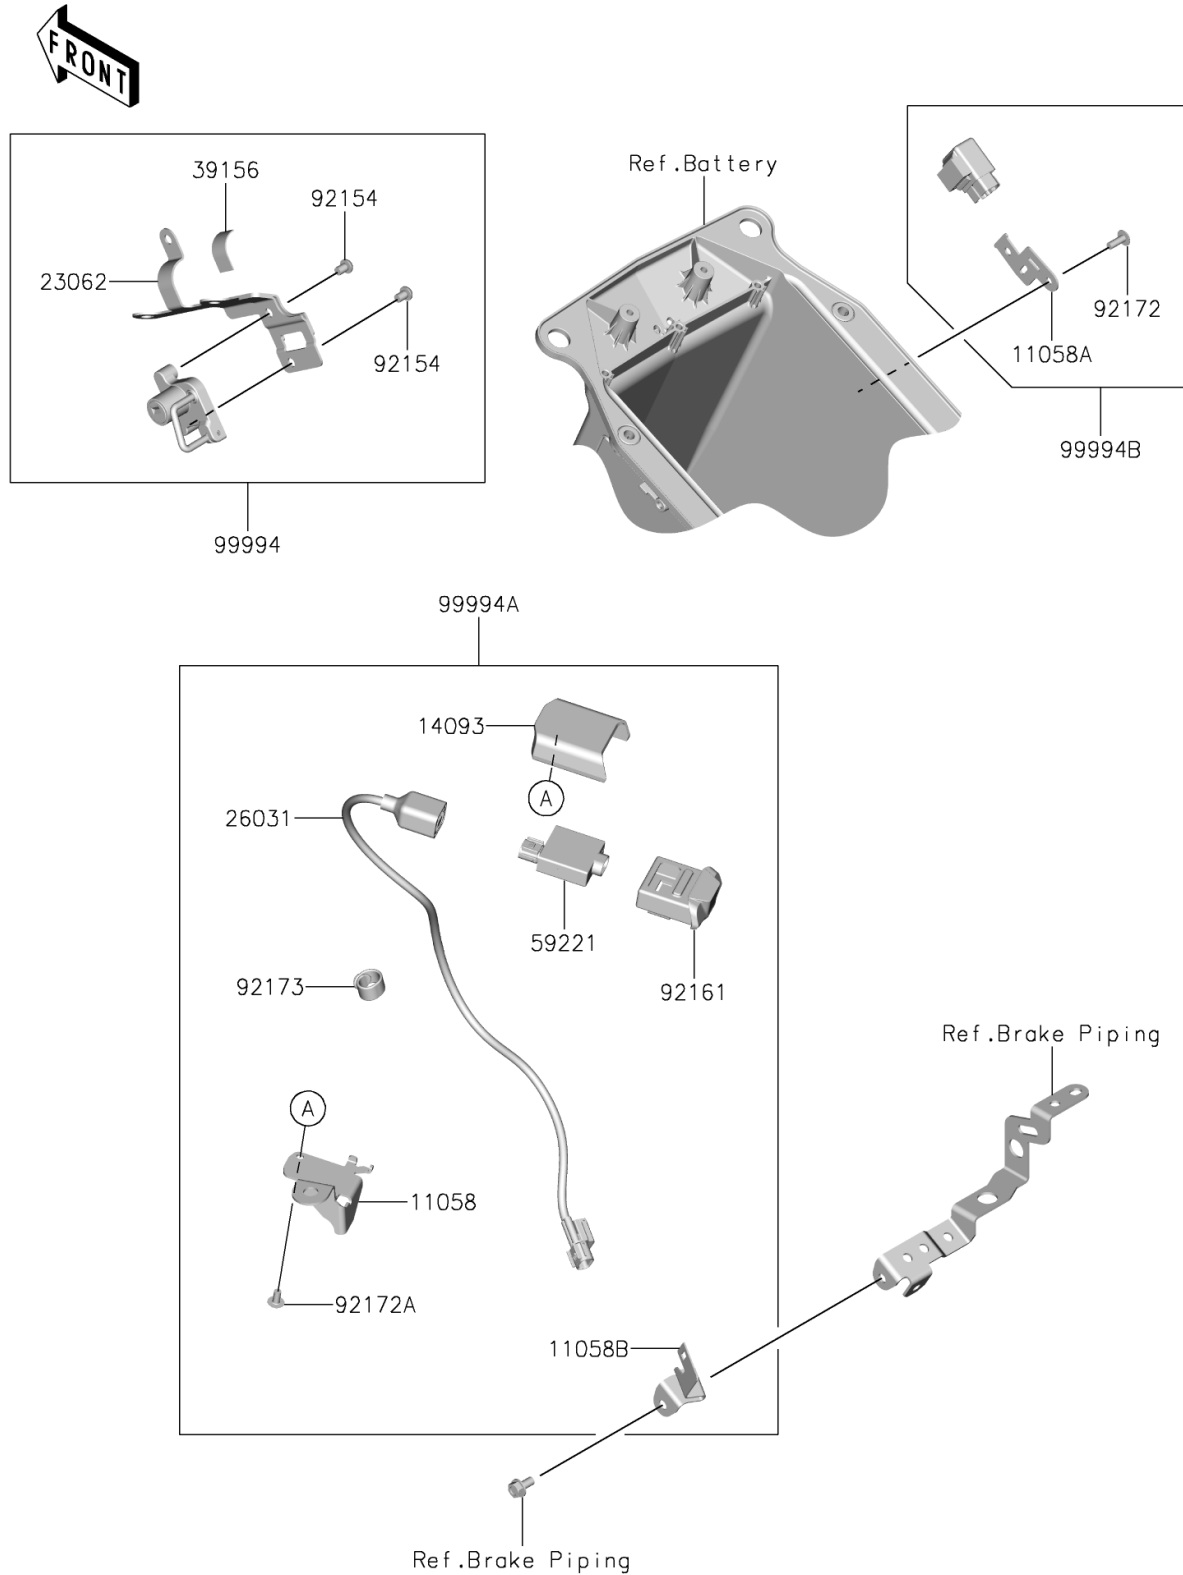

2024 Z e-1 ABS

PARTS DIAGRAM

Accessory(Helmet Lock and USB)

F2910C

2024 Z e-1 ABS

PARTS LIST

Accessory(Helmet Lock and USB)

ITEM NAME

PART NUMBER

QUANTITY
