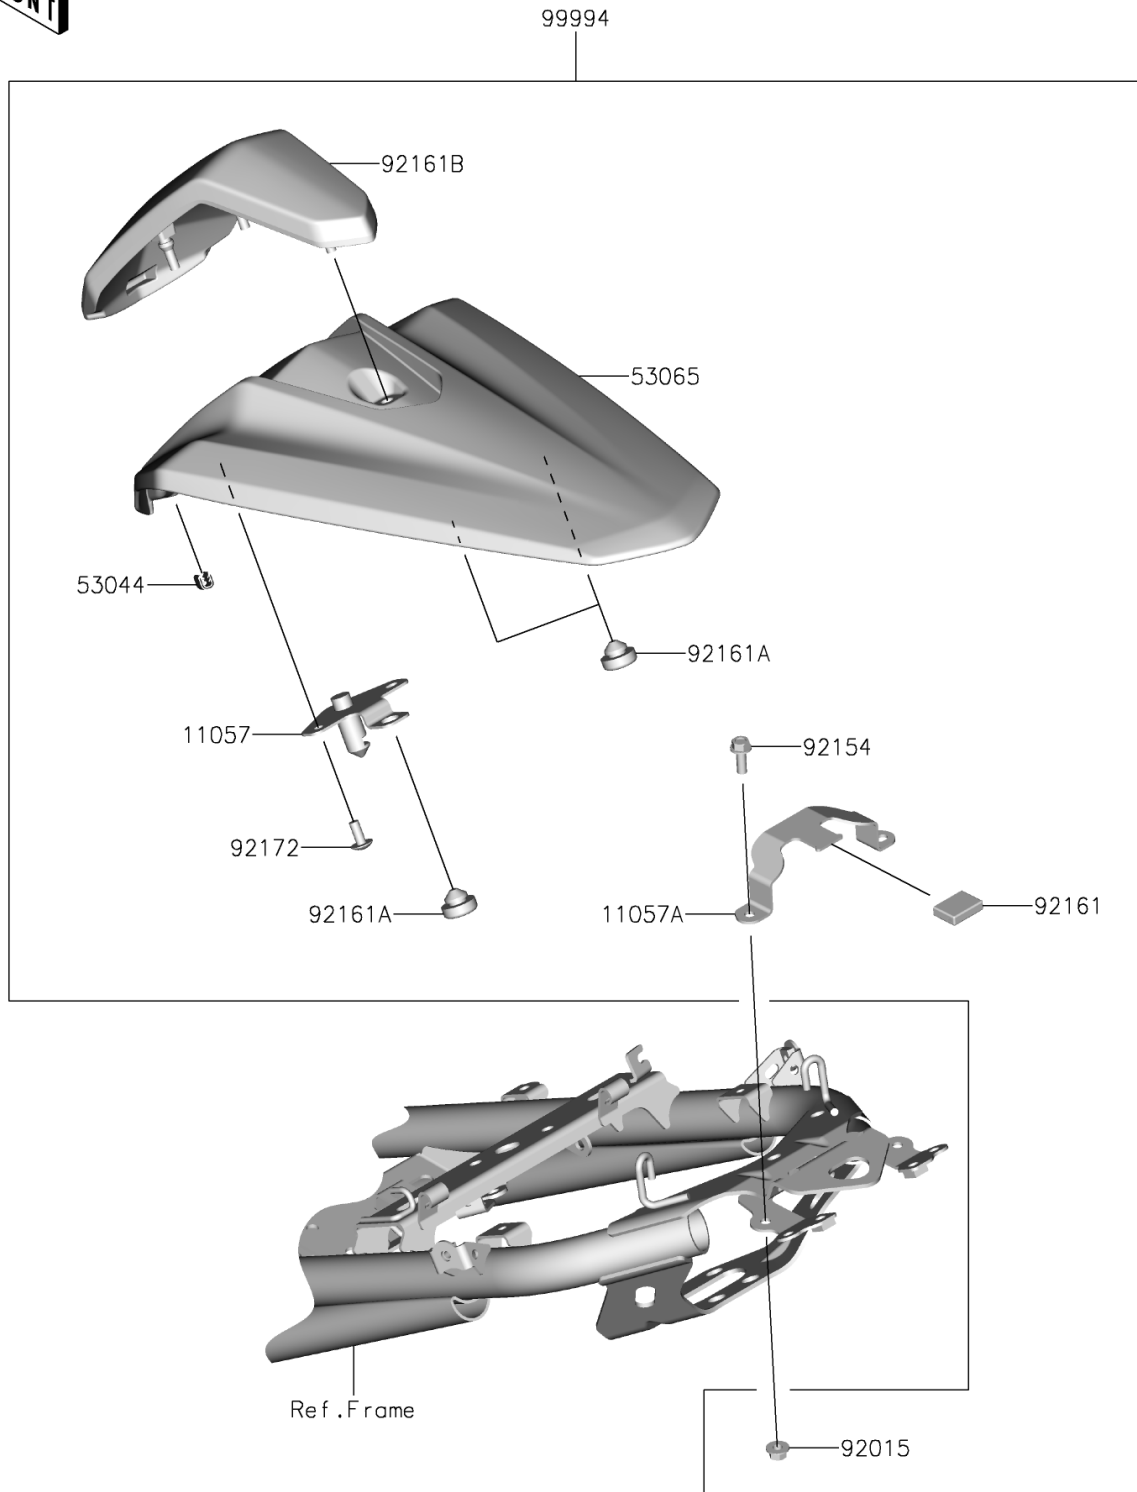

2024 Z e-1 ABS

PARTS DIAGRAM

Accessory(Pillion Seat Cover)

F2910B

2024 Z e-1 ABS

PARTS LIST

Accessory(Pillion Seat Cover)

ITEM NAME

PART NUMBER

QUANTITY
