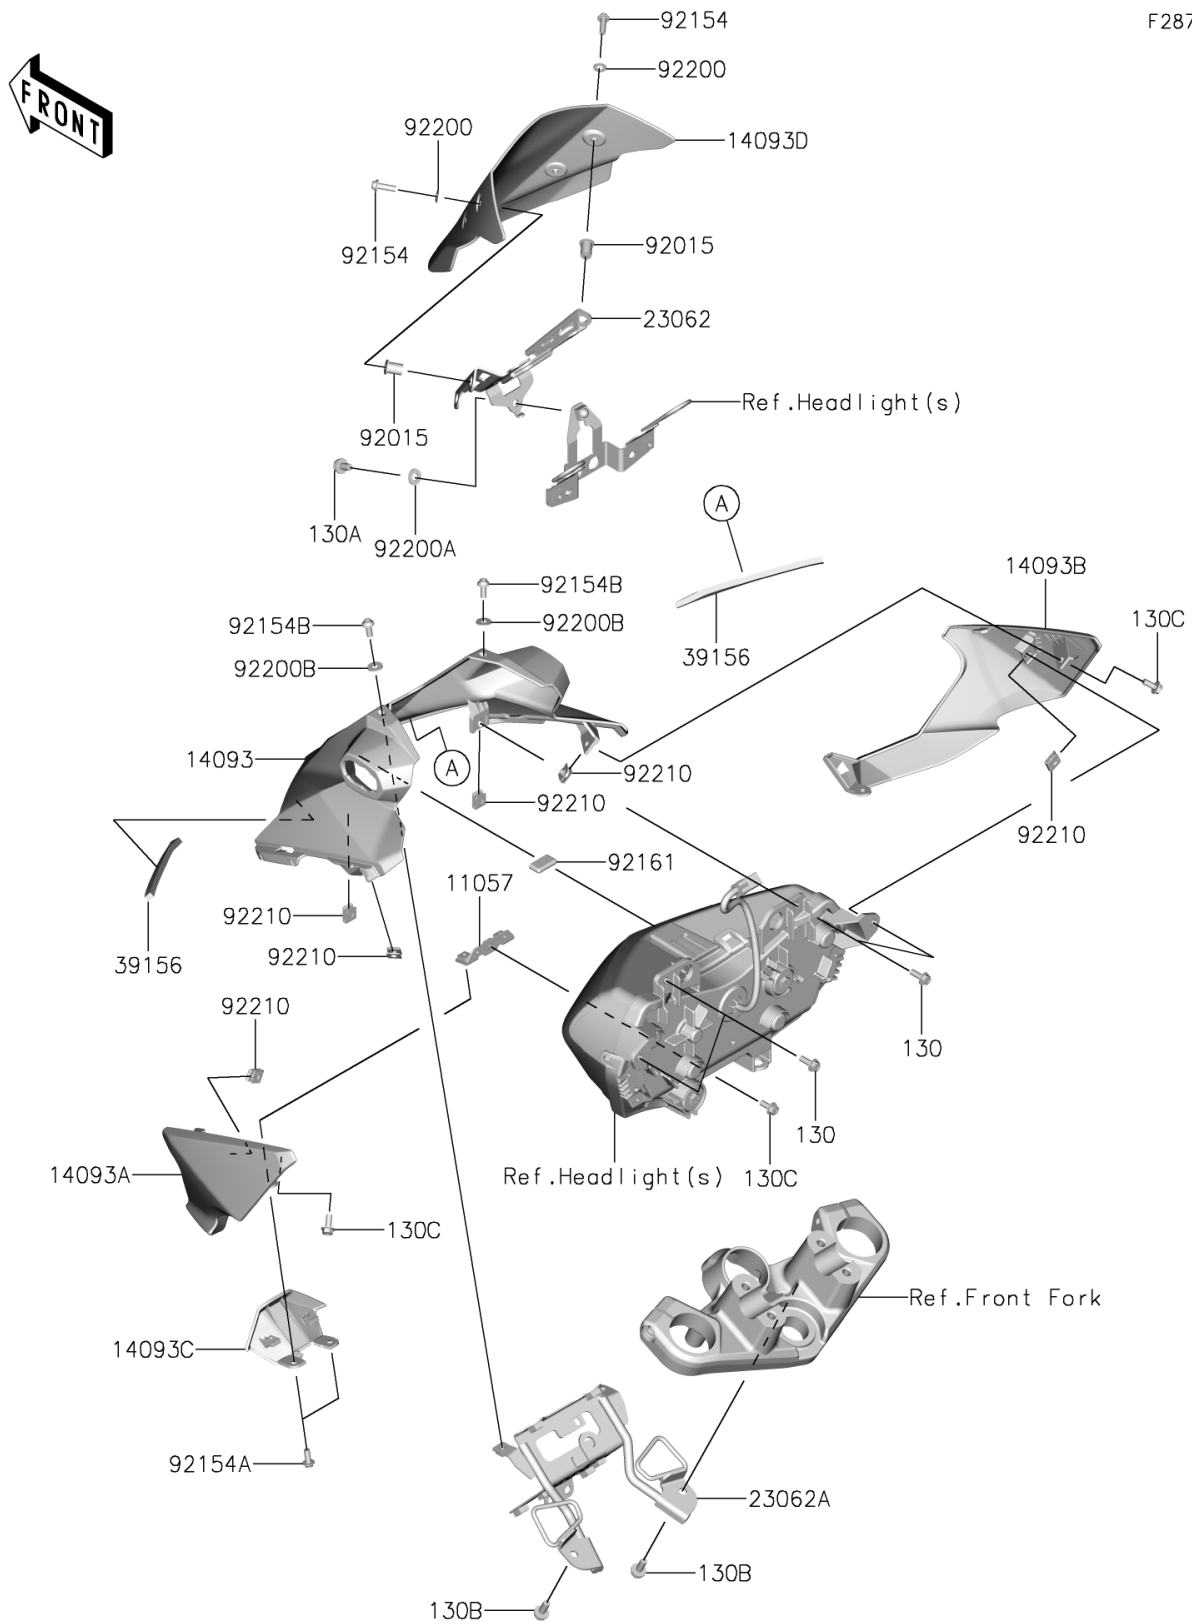

2024 Z e-1 ABS

PARTS DIAGRAM

Cowling

F2871

2024 Z e-1 ABS

PARTS LIST

Cowling

ITEM NAME	PART NUMBER	QUANTITY
-----------	-------------	----------