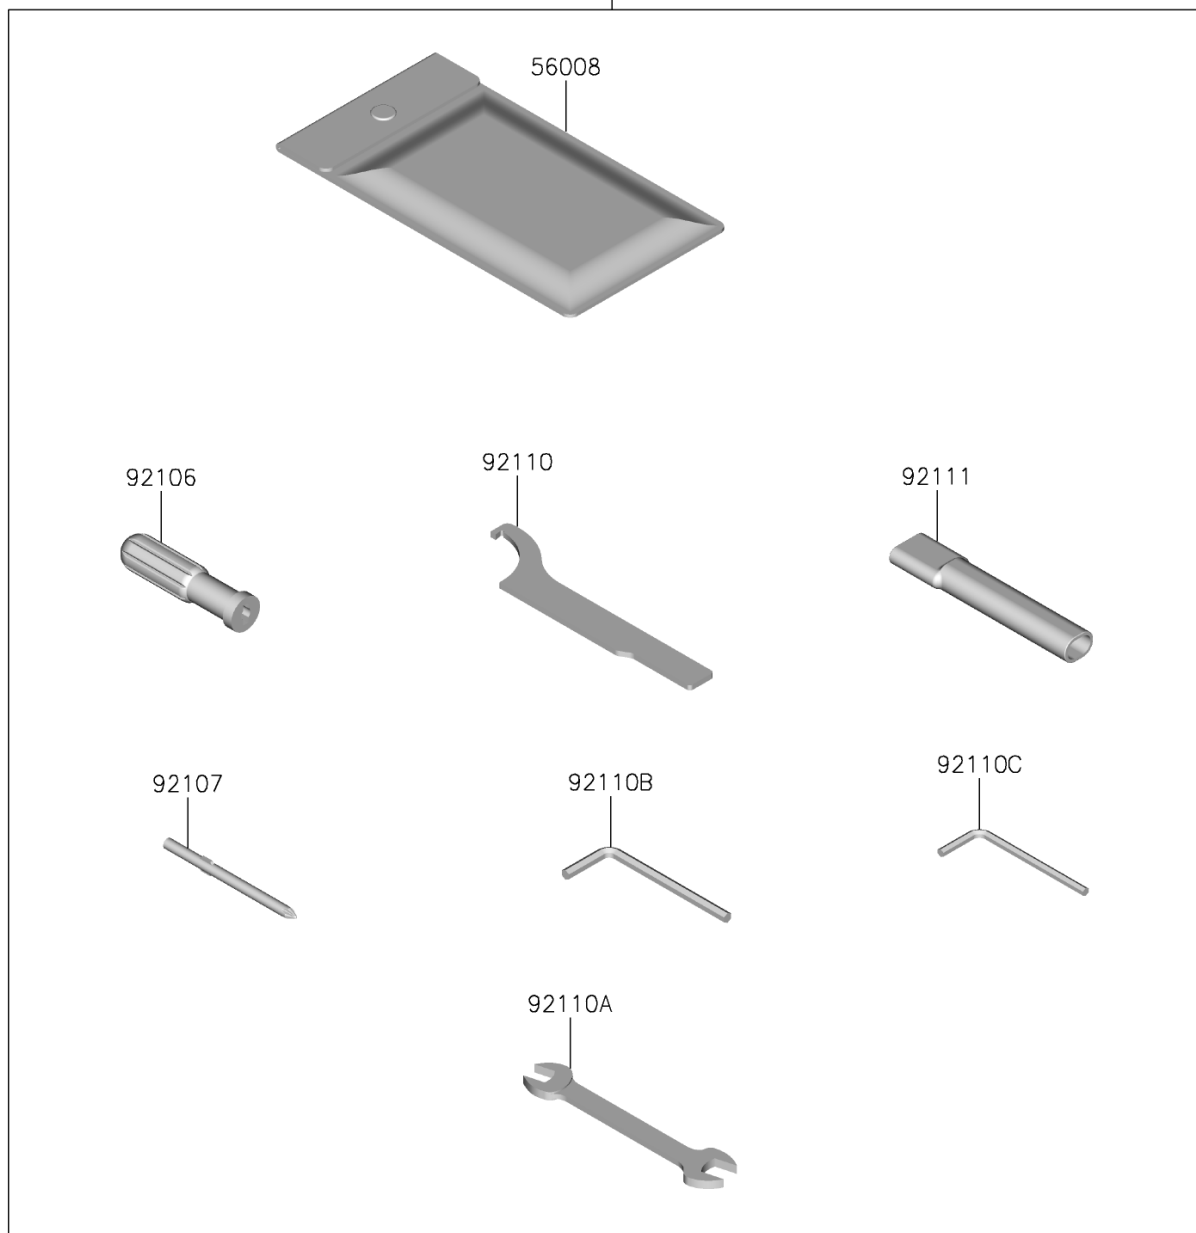

2024 Z e-1 ABS

PARTS DIAGRAM

Owner's Tools

56007

F2810

92055

92104/A

2024 Z e-1 ABS

PARTS LIST

Owner's Tools

Kawasaki

Let the Good Times Roll®

ITEM NAME

PART NUMBER

QUANTITY
