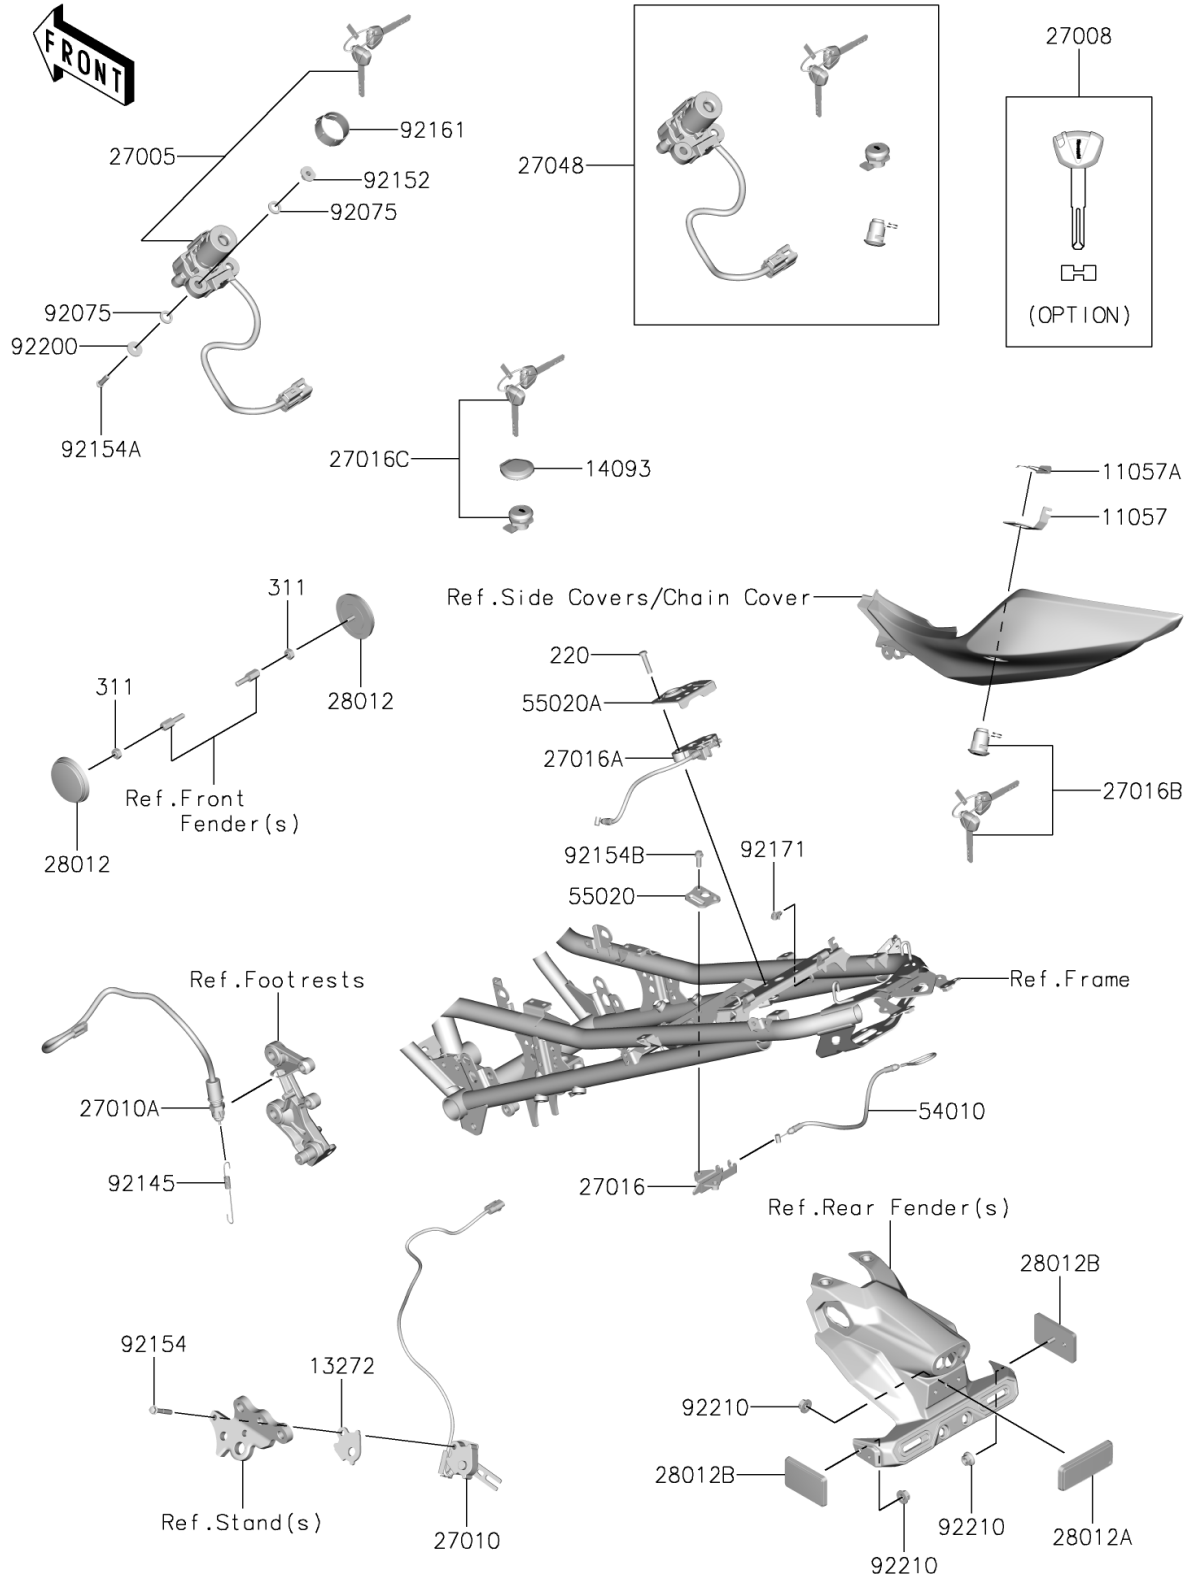

2024 Z e-1 ABS

PARTS DIAGRAM

Ignition Switch/Locks/Reflectors

F2770

2024 Z e-1 ABS

PARTS LIST

Ignition Switch/Locks/Reflectors

ITEM NAME

PART NUMBER

QUANTITY
