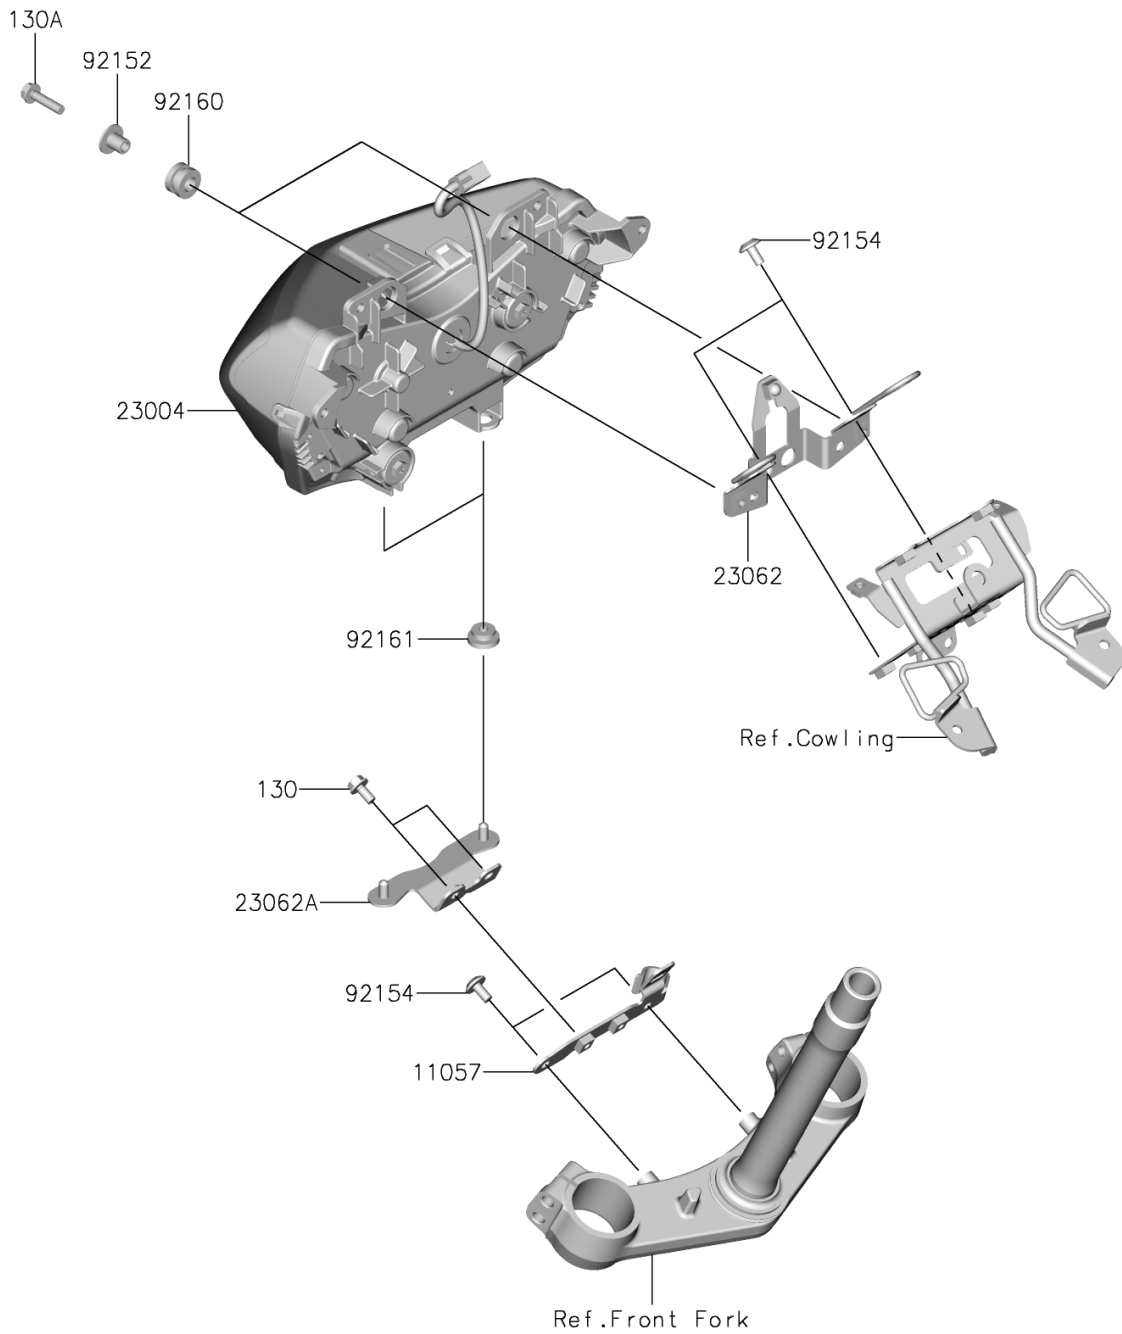

2024 Z e-1 ABS

PARTS DIAGRAM

Headlight(s)

F2710

2024 Z e-1 ABS

PARTS LIST

Headlight(s)

Kawasaki

Let the Good Times Roll®

ITEM NAME

PART NUMBER

QUANTITY
