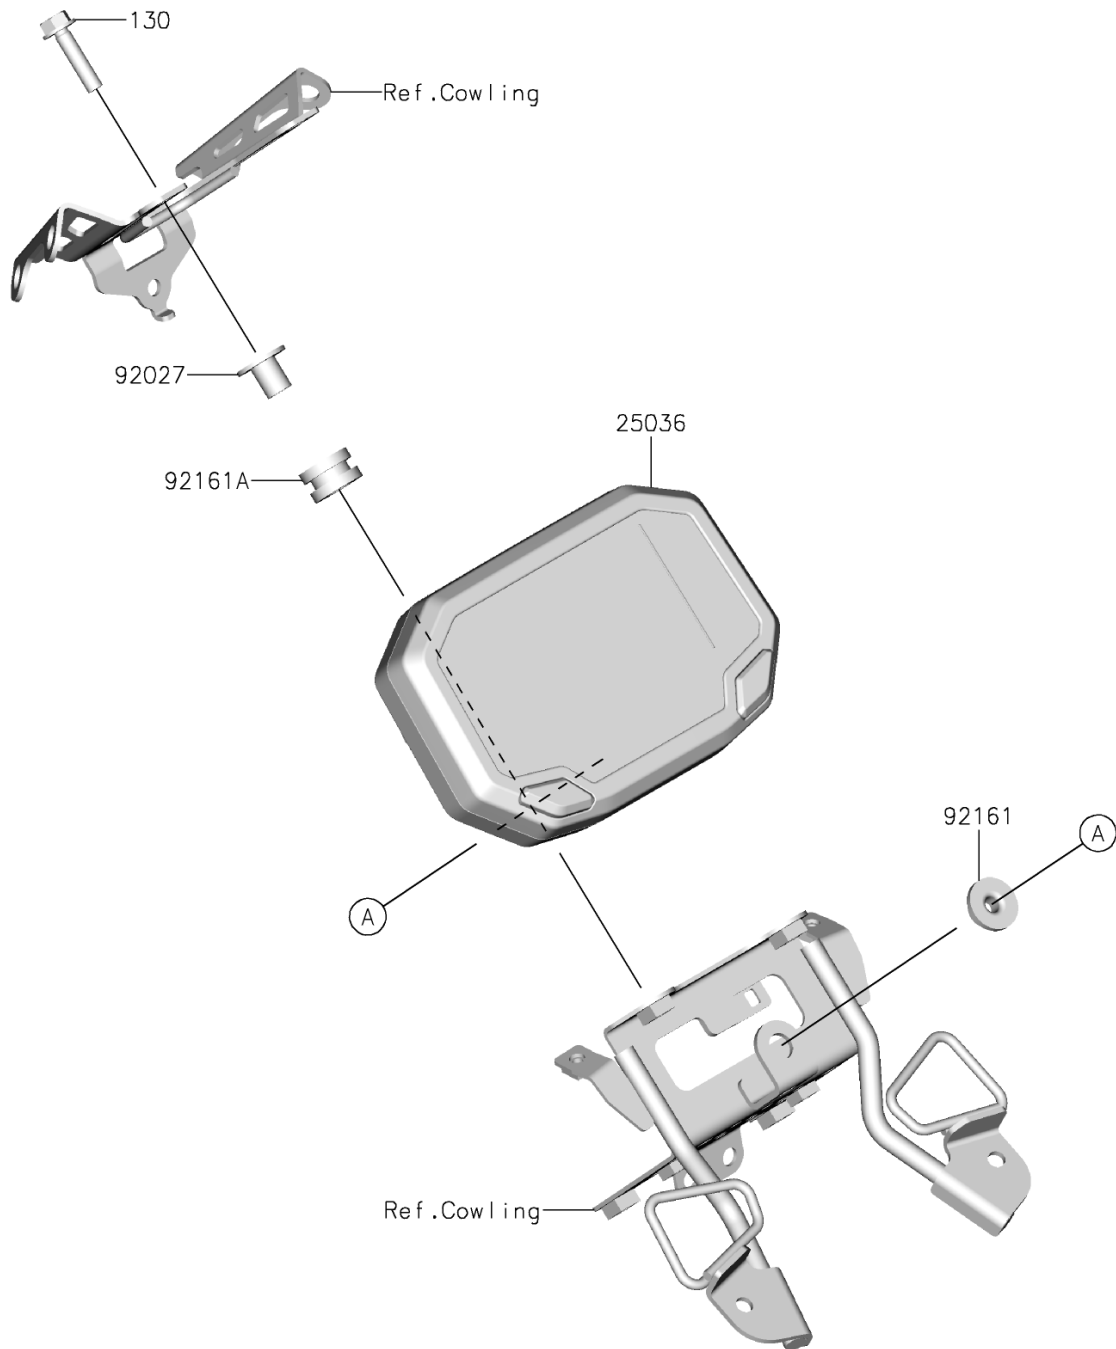

2024 Z e-1 ABS

PARTS DIAGRAM

Meter(s)

F2530

2024 Z e-1 ABS

PARTS LIST

Meter(s)

ITEM NAME

PART NUMBER

QUANTITY
