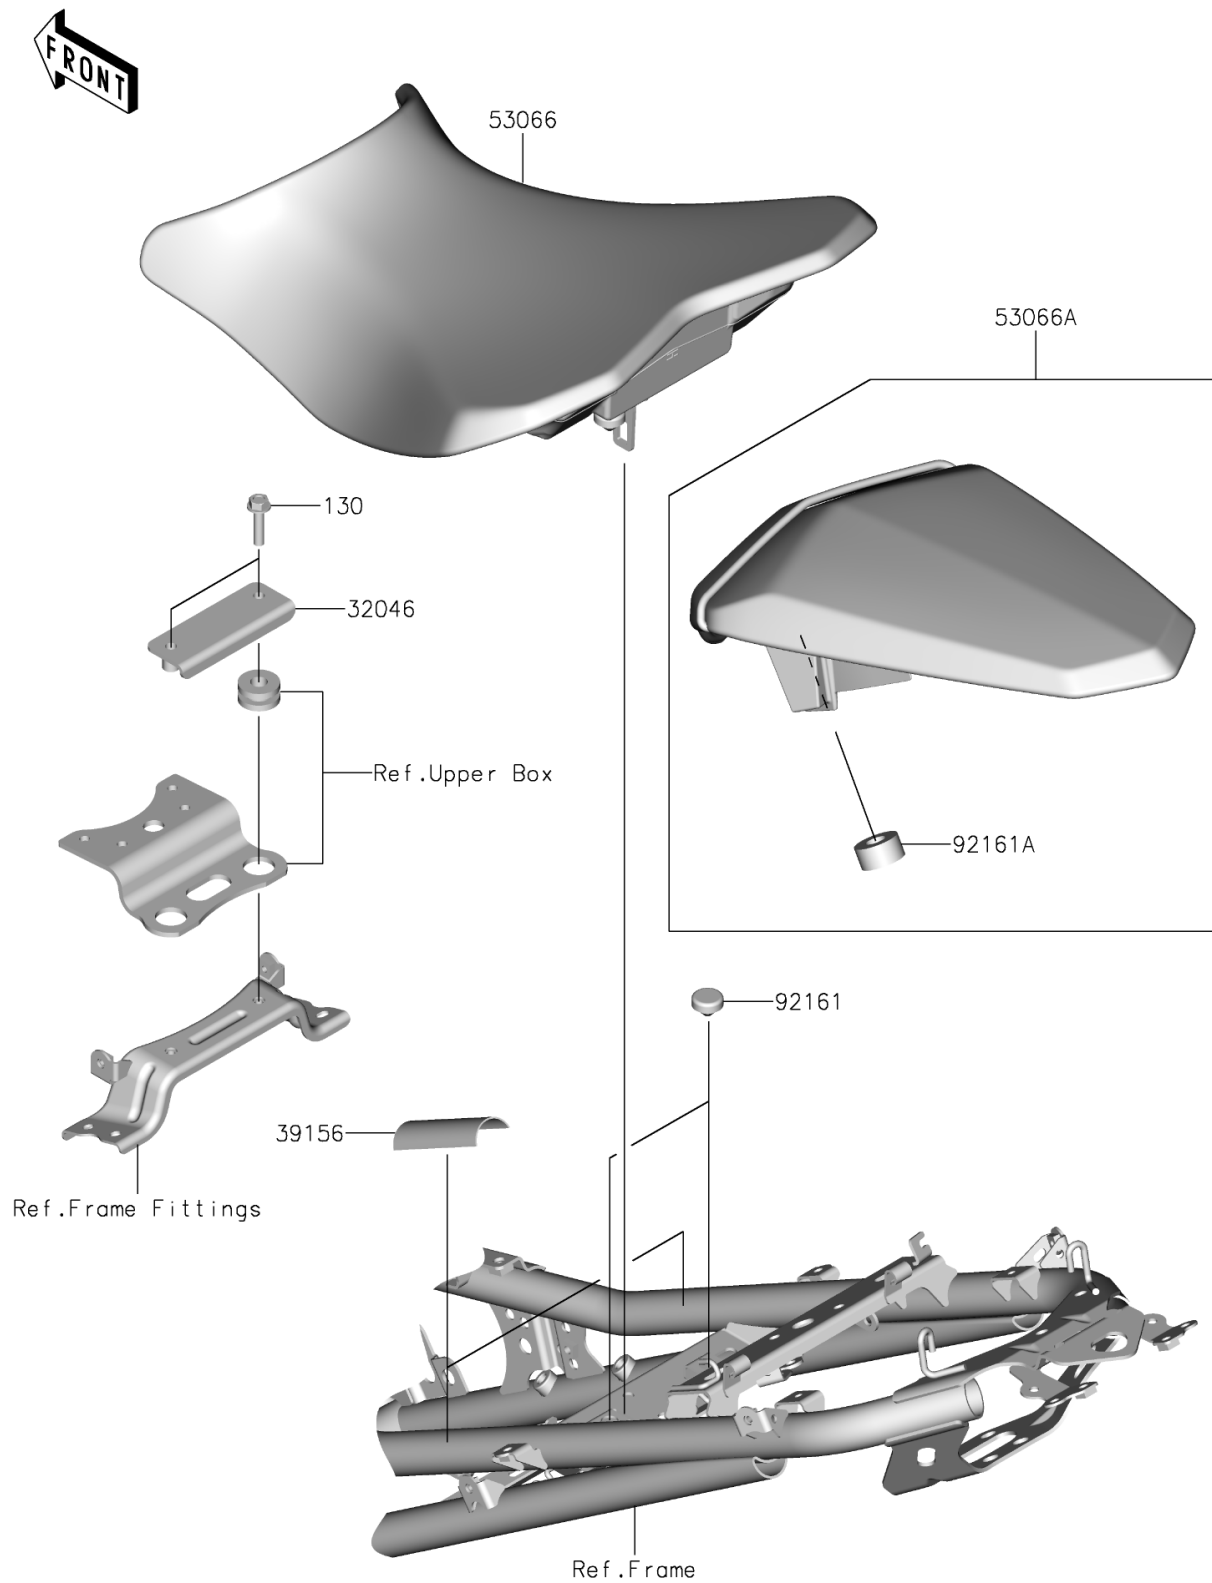

2024 Z e-1 ABS

PARTS DIAGRAM

Seat

F2510

2024 Z e-1 ABS

PARTS LIST

Seat

ITEM NAME

PART NUMBER

QUANTITY
